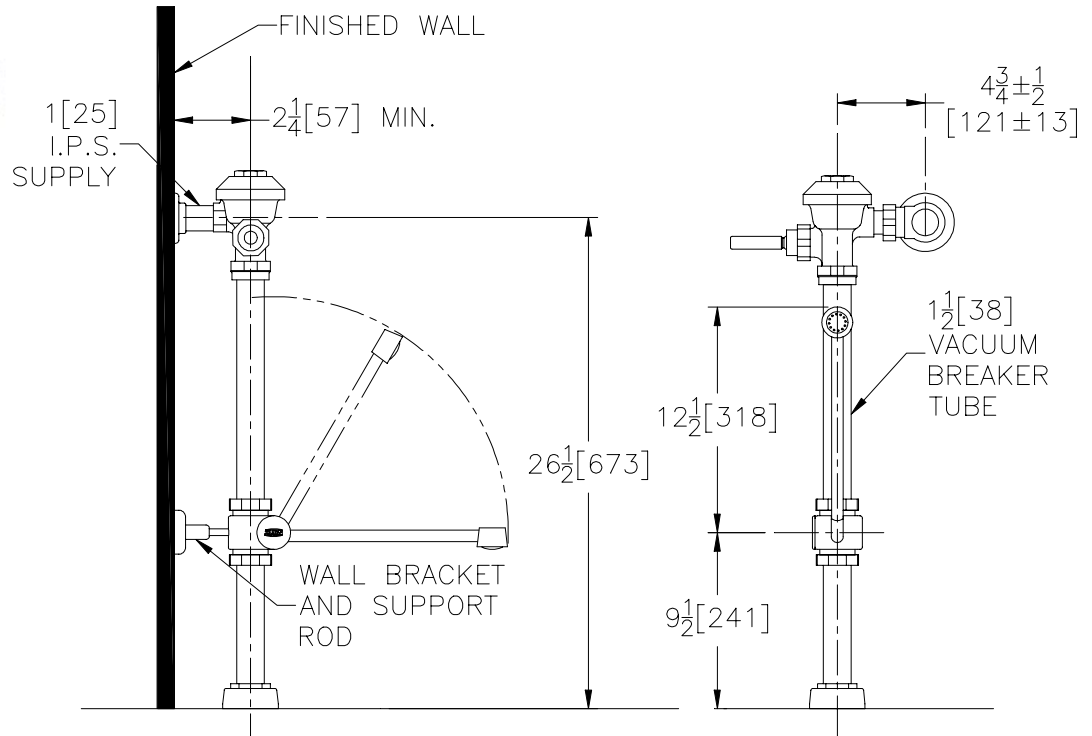

Exposed Z6000AV-BWN Model with Bedpan Washer for Water Closets

Flow Options

- WS1 1.6 Gal. Low Consumption Flush
- FF 4.5 Gal. Full Flush
- Standard Flush 3.5 Gallons Per Flush

Suffix Options (Check/Specify Appropriate Options)

- _____ -BG BioCare ADA Handle
- _____ -H Handle on Front of Flush Valve
- _____ -L 1" [25] Metal Push Button
- _____ -L3 3" [76] Metal Push Button
- _____ -YJ Split Ring Pipe Support
- _____ -YK Solid Ring Pipe Support
- _____ Other

ENGINEERING SPECIFICATION: ZURN Z6000AV-BWN AquaVantage® 'AV' Exposed Closet Flush Valve with Bedpan Washer- Exposed, quiet diaphragm-type, chrome plated, flushometer valve with a polished exterior. Complete with Zurn's AquaVantage® TPE, chloramine resistant, dual seal diaphragm with a clog resistant, triple filtered by-pass. Valve is ADA compliant with a non-hold open and no leak handle feature, high back pressure vacuum breaker, bedpan washer assembly, wall bracket and support rod, one piece hex coupling nut, adjustable tailpiece, spud coupling and flange for top spud connection. Control stop has internal siphon-guard protection, vandal resistant stop cap, sweat solder kit, and a cast wall flange with set screw. Internal seals are made of chloramine resistant materials.