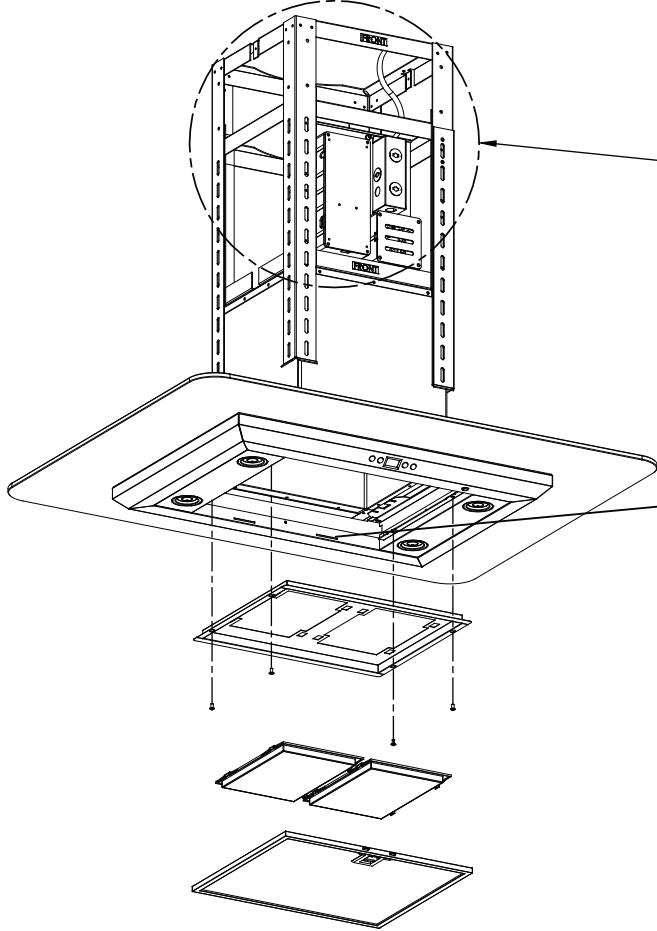

## ZRC-00VN

For use with models : ZVN-xxxAG

Remove all black foam from filter opening before installing the charcoal filter brackets.