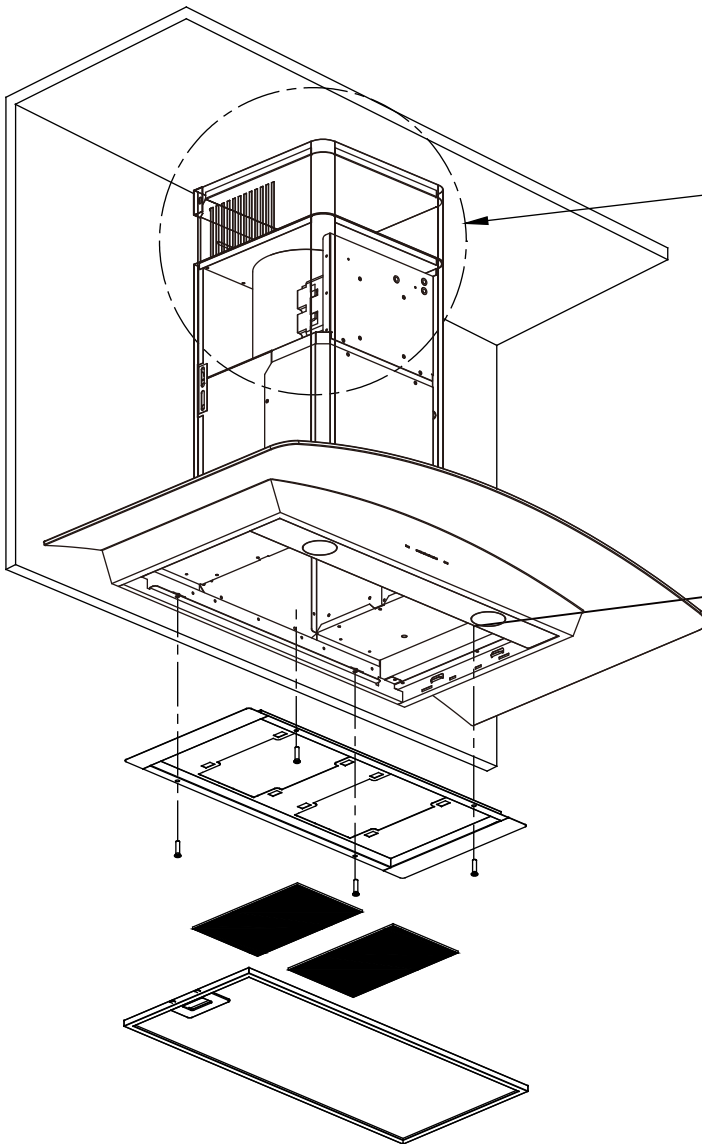

ZRC-00RV

For use with : ZRV-E30AGC
ZRV-E30AGG ZRV-M90AGC ZRV-M90AGG

Remove all black foam from filter opening before installing the charcoal filter brackets.

LIST OF MATERIALS