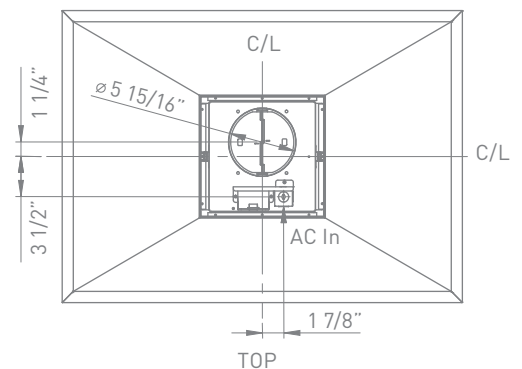

MODEL	SIZE	INTERNAL BLOWER		IN-LINE/EXTERNAL	
		<i>Min.-Max. CFM</i>	<i>Min.-Max. Sones</i>	<i>Min.-Max. CFM</i>	<i>Min.-Max. Sones</i>
ZAZ-M90AS	36"	240 - 600	1.8 - 6	NA	NA
ZAZ-E42AS	42"	240 - 600	1.8 - 6	NA	NA
ZAZ-M90AS290	36"	210 - 290	1.4 - 2.8	NA	NA

SIZE	
ZAZ-M90AS / ZAZ-M90AS290	36"
ZAZ-E42AS	42"
PERFORMANCE	
INTERNAL, MIN.-MAX. BLOWER CFM	
ZAZ-M90AS / ZAZ-E42AS	240 - 600
ZAZ-M90AS290	210 - 290
INTERNAL, MIN.-MAX. SONES	
ZAZ-M90AS / ZAZ-E42AS	1.8 - 6
ZAZ-M90AS290	1.4 - 2.8
COLOR	
STAINLESS STEEL	SS
FEATURES	
CONTROLS	Electronic LED
SPEED LEVELS	3
AUTO DELAY-OFF	No
LIGHTING	Halogen, 50W x4
DUAL LEVEL LIGHTING	Yes
FILTERS	Aluminum Mesh
RECIRCULATING OPTION	Yes
EXTENSION DUCT COVER OPTION	Yes, Up to 12' Ceiling
DUCT SPECIFICATIONS	
VERTICAL - INTERNAL	6"
HORIZONTAL - INTERNAL	NA
AC INPUT	
	120V - 60Hz
AC POWER	
ZAZ-M90AS / ZAZ-E42AS	Max. 500W at 4.2A
ZAZ-M90AS290	Max. 270W at 2.3A
OPTIONAL ACCESSORIES	
RECIRCULATING KIT	
ZAZ-M90AS / ZAZ-M90AS290	ZRC-00AZ
ZAZ-E42AS	ZRC-01AZ
EXTENSION DUCT COVER	Z1C-00AZ
MOUNTING HEIGHT*	
	26" - 34"

FRONT

SIDE

TOP

CEILING HEIGHT		8'	8.5'	9'	9.5'	10'	10.5'	11'	12'
STANDARD DUCT COVER	Ducted Mounting Height*	26"-28.5"	26"-34"	26"-34"	28"-34"	34"-34"	NA	NA	NA
	Recirc. Mounting Height*	NA	26" - 30"	26"-34"	28"-34"	34"-34"	NA	NA	NA
EXTENSION DUCT COVER	Ducted Mounting Height*	NA	NA	NA	26" - 31"	26"-34"	26"-34"	26"-34"	28"-34"
	Recirc. Mounting Height*	NA	NA	NA	26" - 27"	26" - 33"	26"-34"	26"-34"	28"-34"

*Mounting height refers to distance between top of a 36" tall cooking surface and bottom of hood.