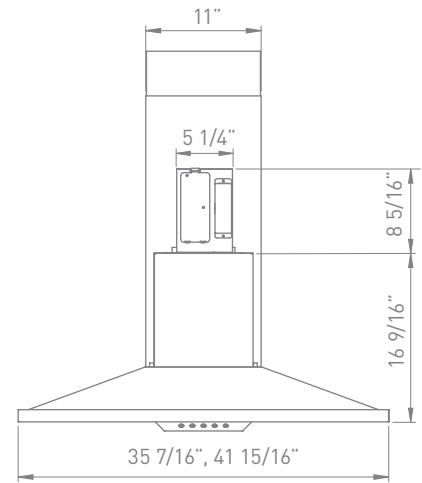

MODEL	SIZE	INTERNAL BLOWER		IN-LINE/EXTERNAL	
		<i>Min.-Max. CFM</i>	<i>Min.-Max. Sones</i>	<i>Min.-Max. CFM</i>	<i>Min.-Max. Sones</i>
ZAZ-M90AS	36"	240 - 600	1.8 - 6	NA	NA
ZAZ-E42AS	42"	240 - 600	1.8 - 6	NA	NA
ZAZ-M90AS290	36"	210 - 290	1.4 - 2.8	NA	NA

SIZE	
ZAZ-M90AS / ZAZ-M90AS290	36"
ZAZ-E42AS	42"
PERFORMANCE	
INTERNAL, MIN.-MAX. BLOWER CFM	
ZAZ-M90AS / ZAZ-E42AS	240 - 600
ZAZ-M90AS290	210 - 290
INTERNAL, MIN.-MAX. SONES	
ZAZ-M90AS / ZAZ-E42AS	1.8 - 6
ZAZ-M90AS290	1.4 - 2.8
COLOR	
STAINLESS STEEL	SS
FEATURES	
CONTROLS	Electronic LED
SPEED LEVELS	3
AUTO DELAY-OFF	No
LIGHTING	Halogen, 50W x4
DUAL LEVEL LIGHTING	Yes
FILTERS	Aluminum Mesh
RECIRCULATING OPTION	Yes
EXTENSION DUCT COVER OPTION	Yes, Up to 12' Ceiling
DUCT SPECIFICATIONS	
VERTICAL - INTERNAL	6"
HORIZONTAL - INTERNAL	NA
AC INPUT	
	120V - 60Hz
AC POWER	
ZAZ-M90AS / ZAZ-E42AS	Max. 500W at 4.2A
ZAZ-M90AS290	Max. 270W at 2.3A
OPTIONAL ACCESSORIES	
RECIRCULATING KIT	
ZAZ-M90AS / ZAZ-M90AS290	ZRC-00AZ
ZAZ-E42AS	ZRC-01AZ
EXTENSION DUCT COVER	Z1C-00AZ
MOUNTING HEIGHT*	
	26" - 34"

*Mounting height refers to distance between top of a 36" tall cooking surface and bottom of hood.