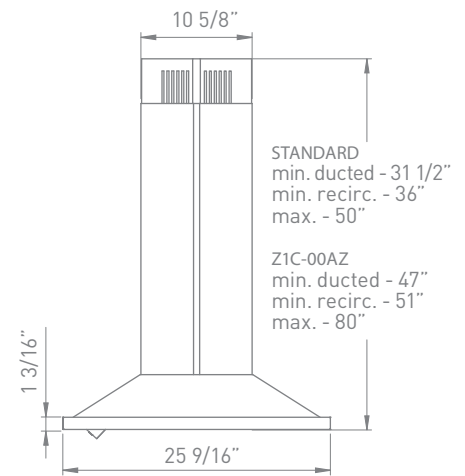

MODEL	SIZE	INTERNAL BLOWER		IN-LINE/EXTERNAL	
		<i>Min.-Max. CFM</i>	<i>Min.-Max. Sones</i>	<i>Min.-Max. CFM</i>	<i>Min.-Max. Sones</i>
ZAZ-M90AS	36"	240 - 600	1.8 - 6	NA	NA
ZAZ-E42AS	42"	240 - 600	1.8 - 6	NA	NA
ZAZ-M90AS290	36"	210 - 290	1.4 - 2.8	NA	NA

SIZE	
ZAZ-M90AS / ZAZ-M90AS290	36"
ZAZ-E42AS	42"
PERFORMANCE	
INTERNAL, MIN.-MAX. BLOWER CFM	
ZAZ-M90AS / ZAZ-E42AS	240 - 600
ZAZ-M90AS290	210 - 290
INTERNAL, MIN.-MAX. SONES	
ZAZ-M90AS / ZAZ-E42AS	1.8 - 6
ZAZ-M90AS290	1.4 - 2.8
COLOR	
STAINLESS STEEL	SS
FEATURES	
CONTROLS	Electronic LED
SPEED LEVELS	3
AUTO DELAY-OFF	No
LIGHTING	Halogen, 50W x4
DUAL LEVEL LIGHTING	Yes
FILTERS	Aluminum Mesh
RECIRCULATING OPTION	Yes
EXTENSION DUCT COVER OPTION	Yes, Up to 12' Ceiling
DUCT SPECIFICATIONS	
VERTICAL - INTERNAL	6"
HORIZONTAL - INTERNAL	NA
AC INPUT	
	120V - 60Hz
AC POWER	
ZAZ-M90AS / ZAZ-E42AS	Max. 500W at 4.2A
ZAZ-M90AS290	Max. 270W at 2.3A
OPTIONAL ACCESSORIES	
RECIRCULATING KIT	
ZAZ-M90AS / ZAZ-M90AS290	ZRC-00AZ
ZAZ-E42AS	ZRC-01AZ
EXTENSION DUCT COVER	Z1C-00AZ
MOUNTING HEIGHT*	
	26" - 34"

FRONT

SIDE

TOP

CEILING HEIGHT		8'	8.5'	9'	9.5'	10'	10.5'	11'	12'
STANDARD DUCT COVER	Ducted Mounting Height*	26"-28.5"	26"-34"	26"-34"	28"-34"	34"-34"	NA	NA	NA
	Recirc. Mounting Height*	NA	26" - 30"	26"-34"	28"-34"	34"-34"	NA	NA	NA
EXTENSION DUCT COVER	Ducted Mounting Height*	NA	NA	NA	26" - 31"	26"-34"	26"-34"	26"-34"	28"-34"
	Recirc. Mounting Height*	NA	NA	NA	26" - 27"	26" - 33"	26"-34"	26"-34"	28"-34"

*Mounting height refers to distance between top of a 36" tall cooking surface and bottom of hood.