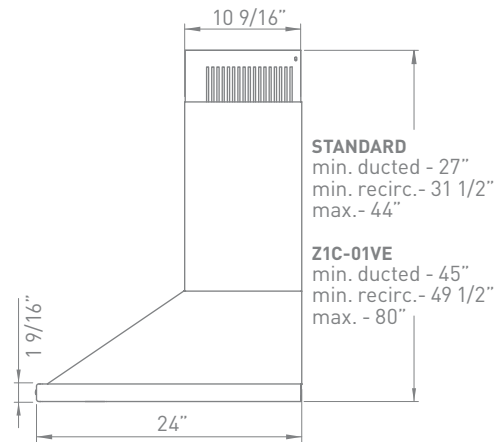

	INTERNAL BLOWER STANDARD	ACT™ INTERNAL BLOWER with AIRFLOW CONTROL TECHNOLOGY™			
Min.-Max. CFM	250 - 715	Min.-Max. CFM	250 - 590	250 - 440	250 - 290
Min.-Max. Sones	0.8 - 5.8	Min.-Max. Sones	0.8 - 4.5	0.8 - 3	0.8 - 1.2

ACT is a feature built into all Zephyr hoods with DCBL Suppression System™ technology allowing you to limit the maximum blower CFM to meet local code requirements.

SIZE	
ZVE-E30BS	30"
ZVE-E36BS	36"
ZVE-E42BS	42"
PERFORMANCE	
INTERNAL, MIN.-MAX. BLOWER CFM	250 - 715
INTERNAL, MIN.-MAX. SONES	0.8 - 5.8
COLOR	
STAINLESS STEEL	SS
FEATURES	
CONTROLS	Electronic LCD
SPEED LEVELS	5 + Burst
AUTO DELAY-OFF	Yes
LIGHTING	
ZVE-E30BS	Bloom LED 3W x 3
ZVE-E36BS / ZVE-E42BS	Bloom LED 3W x 4
DUAL LEVEL LIGHTING	Yes
FILTERS	Aluminum Mesh
RECIRCULATING OPTION	Yes
EXTENSION DUCT COVER OPTION	Yes, Up to 12' Ceiling
DUCT SPECIFICATIONS	
VERTICAL - INTERNAL	8"
HORIZONTAL - INTERNAL	NA
AC INPUT	
	120V - 60Hz
AC POWER	
ZVE-E30BS	Max. 212W at 3.5A
ZVE-E36BS / ZVE-E42BS	Max. 215W at 3.5A
OPTIONAL ACCESSORIES	
RECIRCULATING KIT	
ZVE-E30BS	ZRC-00VE
ZVE-E36BS / ZVE-E42BS	ZRC-01VE
EXTENSION DUCT COVER	Z1C-01VE
MOUNTING HEIGHT*	
	26" - 34"
WARRANTY	
	3 Years Parts, 1 Year Labor

FRONT

SIDE

TOP

Specifications subject to change, check zephyronline.com for up to date information.

CEILING HEIGHT		8'	8.5'	9'	9.5'	10'	10.5'	11'	12'
STANDARD DUCT COVER	Ducted Mounting Height*	26"-33"	26"-34"	28"-34"	34"-34"	NA	NA	NA	NA
	Recirc. Mounting Height*	26"-28.5"	26"-34"	28"-34"	34"-34"	NA	NA	NA	NA
EXTENSION DUCT COVER	Ducted Mounting Height*	NA	NA	26"-27"	26"-33"	26"-34"	26"-34"	26"-34"	28"-34"
	Recirc. Mounting Height*	NA	NA	NA	26"-28.5"	26"-34"	26"-34"	26"-34"	28"-34"

*Mounting height refers to distance between top of a 36" tall cooking surface and bottom of hood.