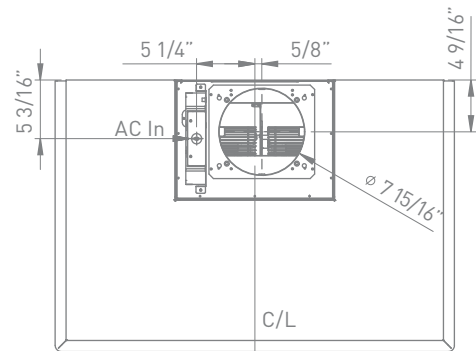

ACT is a feature built into all Zephyr hoods with DCBL Suppression System™ technology allowing you to limit the maximum blower CFM to meet local code requirements.

SIZE	
ZVE-E30BS	30"
ZVE-E36BS	36"
ZVE-E42BS	42"
PERFORMANCE	
INTERNAL, MIN.-MAX. BLOWER CFM	250 - 715
INTERNAL, MIN.-MAX. SONES	0.8 - 5.8
COLOR	
STAINLESS STEEL	SS
FEATURES	
CONTROLS	Electronic LCD
SPEED LEVELS	5 + Burst
AUTO DELAY-OFF	Yes
LIGHTING	
ZVE-E30BS	Bloom LED 3W x 3
ZVE-E36BS / ZVE-E42BS	Bloom LED 3W x 4
DUAL LEVEL LIGHTING	Yes
FILTERS	Aluminum Mesh
RECIRCULATING OPTION	Yes
EXTENSION DUCT COVER OPTION	Yes, Up to 12' Ceiling
DUCT SPECIFICATIONS	
VERTICAL - INTERNAL	8"
HORIZONTAL - INTERNAL	NA
AC INPUT	
	120V - 60Hz
AC POWER	
ZVE-E30BS	Max. 212W at 3.5A
ZVE-E36BS / ZVE-E42BS	Max. 215W at 3.5A
OPTIONAL ACCESSORIES	
RECIRCULATING KIT	
ZVE-E30BS	ZRC-00VE
ZVE-E36BS / ZVE-E42BS	ZRC-01VE
EXTENSION DUCT COVER	Z1C-01VE
MOUNTING HEIGHT*	
	26" - 34"
WARRANTY	
	3 Years Parts, 1 Year Labor

FRONT

SIDE

TOP

Specifications subject to change, check zephyronline.com for up to date information.

CEILING HEIGHT		8'	8.5'	9'	9.5'	10'	10.5'	11'	12'
STANDARD DUCT COVER	Ducted Mounting Height*	26"-33"	26"-34"	28"-34"	34"-34"	NA	NA	NA	NA
	Recirc. Mounting Height*	26"-28.5"	26"-34"	28"-34"	34"-34"	NA	NA	NA	NA
EXTENSION DUCT COVER	Ducted Mounting Height*	NA	NA	26"-27"	26"-33"	26"-34"	26"-34"	26"-34"	28"-34"
	Recirc. Mounting Height*	NA	NA	NA	26"-28.5"	26"-34"	26"-34"	26"-34"	28"-34"

*Mounting height refers to distance between top of a 36" tall cooking surface and bottom of hood.