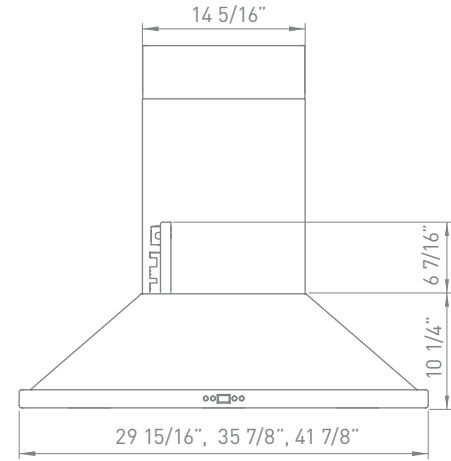

ACT is a feature built into all Zephyr hoods with DCBL Suppression System™ technology allowing you to limit the maximum blower CFM to meet local code requirements.

SIZE	
ZVE-E30BS	30"
ZVE-E36BS	36"
ZVE-E42BS	42"
PERFORMANCE	
INTERNAL, MIN.-MAX. BLOWER CFM	250 - 715
INTERNAL, MIN.-MAX. SONES	0.8 - 5.8
COLOR	
STAINLESS STEEL	SS
FEATURES	
CONTROLS	Electronic LCD
SPEED LEVELS	5 + Burst
AUTO DELAY-OFF	Yes
LIGHTING	
ZVE-E30BS	Bloom LED 3W x 3
ZVE-E36BS / ZVE-E42BS	Bloom LED 3W x 4
DUAL LEVEL LIGHTING	Yes
FILTERS	Aluminum Mesh
RECIRCULATING OPTION	Yes
EXTENSION DUCT COVER OPTION	Yes, Up to 12' Ceiling
DUCT SPECIFICATIONS	
VERTICAL - INTERNAL	8"
HORIZONTAL - INTERNAL	NA
AC INPUT	
	120V - 60Hz
AC POWER	
ZVE-E30BS	Max. 212W at 3.5A
ZVE-E36BS / ZVE-E42BS	Max. 215W at 3.5A
OPTIONAL ACCESSORIES	
RECIRCULATING KIT	
ZVE-E30BS	ZRC-00VE
ZVE-E36BS / ZVE-E42BS	ZRC-01VE
EXTENSION DUCT COVER	Z1C-01VE
MOUNTING HEIGHT*	
	26" - 34"
WARRANTY	
	3 Years Parts, 1 Year Labor

FRONT

SIDE

TOP

Specifications subject to change, check zephyronline.com for up to date information.

CEILING HEIGHT		8'	8.5'	9'	9.5'	10'	10.5'	11'	12'
STANDARD DUCT COVER	Ducted Mounting Height*	26"-33"	26"-34"	28"-34"	34"-34"	NA	NA	NA	NA
	Recirc. Mounting Height*	26"-28.5"	26"-34"	28"-34"	34"-34"	NA	NA	NA	NA
EXTENSION DUCT COVER	Ducted Mounting Height*	NA	NA	26"-27"	26"-33"	26"-34"	26"-34"	26"-34"	28"-34"
	Recirc. Mounting Height*	NA	NA	NA	26"-28.5"	26"-34"	26"-34"	26"-34"	28"-34"