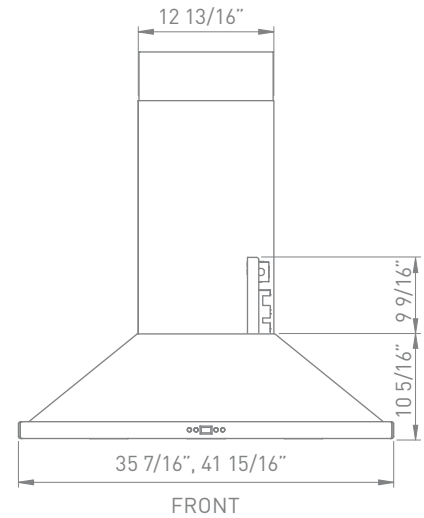

ACT is a feature built into all Zephyr hoods with DCBL Suppression System™ technology allowing you to limit the maximum blower CFM to meet local code requirements.

SIZE	
ZNA-M90BS	36"
ZNA-E42BS	42"
PERFORMANCE	
INTERNAL, MIN.-MAX. BLOWER CFM	250 - 715
INTERNAL, MIN.-MAX. SONES	0.8 - 5.8
COLOR	
STAINLESS STEEL	SS
FEATURES	
CONTROLS	Electronic LCD
SPEED LEVELS	5 + Burst
AUTO DELAY-OFF	Yes
LIGHTING	Bloom LED 3W x 4
DUAL LEVEL LIGHTING	Yes
FILTERS	Aluminum Mesh
RECIRCULATING OPTION	Yes
EXTENSION DUCT COVER OPTION	Yes, Up to 12' Ceiling
DUCT SPECIFICATIONS	
VERTICAL - INTERNAL	8"
HORIZONTAL - INTERNAL	NA
AC INPUT	120V - 60Hz
AC POWER	Max. 215W at 3.5A
OPTIONAL ACCESSORIES	
RECIRCULATING KIT	ZRC-00NA
EXTENSION DUCT COVER	Z1C-01NA
MOUNTING HEIGHT*	26" - 34"
WARRANTY	3 Years Parts, 1 Year Labor