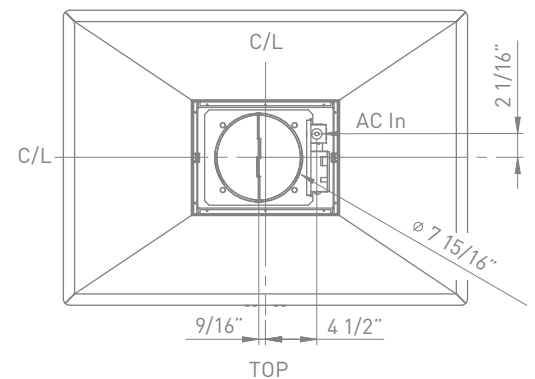

ACT is a feature built into all Zephyr hoods with DCBL Suppression System™ technology allowing you to limit the maximum blower CFM to meet local code requirements.

SIZE	
ZNA-M90BS	36"
ZNA-E42BS	42"
PERFORMANCE	
INTERNAL, MIN.-MAX. BLOWER CFM	250 - 715
INTERNAL, MIN.-MAX. SONES	0.8 - 5.8
COLOR	
STAINLESS STEEL	SS
FEATURES	
CONTROLS	Electronic LCD
SPEED LEVELS	5 + Burst
AUTO DELAY-OFF	Yes
LIGHTING	Bloom LED 3W x 4
DUAL LEVEL LIGHTING	Yes
FILTERS	Aluminum Mesh
RECIRCULATING OPTION	Yes
EXTENSION DUCT COVER OPTION	Yes, Up to 12' Ceiling
DUCT SPECIFICATIONS	
VERTICAL - INTERNAL	8"
HORIZONTAL - INTERNAL	NA
AC INPUT	120V - 60Hz
AC POWER	Max. 215W at 3.5A
OPTIONAL ACCESSORIES	
RECIRCULATING KIT	ZRC-00NA
EXTENSION DUCT COVER	Z1C-01NA
MOUNTING HEIGHT*	26" - 34"
WARRANTY	3 Years Parts, 1 Year Labor

Specifications subject to change, check zephyronline.com for up to date information.

CEILING HEIGHT		8'	8.5'	9'	9.5'	10'	10.5'	11'	12'
STANDARD DUCT COVER	Ducted Mounting Height*	26"-28"	26"-34"	26"-34"	28"-34"	34"-34"	NA	NA	NA
	Recirc. Mounting Height*	NA	26"-29.5"	26"-34"	28"-34"	34"-34"	NA	NA	NA
EXTENSION DUCT COVER	Ducted Mounting Height*	NA	NA	NA	26"-29"	26"-34"	26"-34"	26"-34"	28"-34"
	Recirc. Mounting Height*	NA	NA	NA	NA	26"-30.5"	26"-34"	26"-34"	28"-34"

*Mounting height refers to distance between top of a 36" tall cooking surface and bottom of hood.