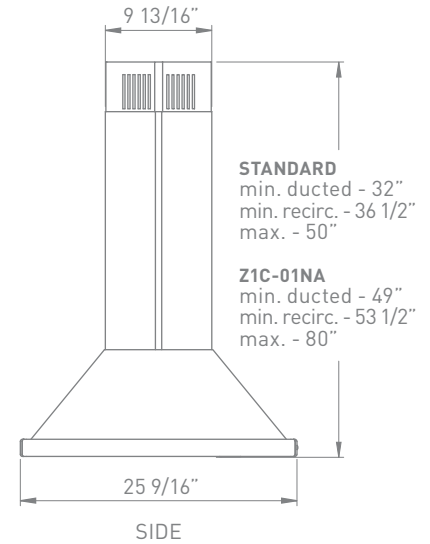

	INTERNAL BLOWER STANDARD	ACT™ INTERNAL BLOWER with AIRFLOW CONTROL TECHNOLOGY™			
Min.-Max. CFM	250 - 715	Min.-Max. CFM	250 - 590	250 - 440	250 - 290
Min.-Max. Sones	0.8 - 5.8	Min.-Max. Sones	0.8 - 4.5	0.8 - 3	0.8 - 1.2

ACT is a feature built into all Zephyr hoods with DCBL Suppression System™ technology allowing you to limit the maximum blower CFM to meet local code requirements.

SIZE	
ZNA-M90BS	36"
ZNA-E42BS	42"
PERFORMANCE	
INTERNAL, MIN.-MAX. BLOWER CFM	250 - 715
INTERNAL, MIN.-MAX. SONES	0.8 - 5.8
COLOR	
STAINLESS STEEL	SS
FEATURES	
CONTROLS	Electronic LCD
SPEED LEVELS	5 + Burst
AUTO DELAY-OFF	Yes
LIGHTING	Bloom LED 3W x 4
DUAL LEVEL LIGHTING	Yes
FILTERS	Aluminum Mesh
RECIRCULATING OPTION	Yes
EXTENSION DUCT COVER OPTION	Yes, Up to 12' Ceiling
DUCT SPECIFICATIONS	
VERTICAL - INTERNAL	8"
HORIZONTAL - INTERNAL	NA
AC INPUT	120V - 60Hz
AC POWER	Max. 215W at 3.5A
OPTIONAL ACCESSORIES	
RECIRCULATING KIT	ZRC-00NA
EXTENSION DUCT COVER	Z1C-01NA
MOUNTING HEIGHT*	26" - 34"
WARRANTY	3 Years Parts, 1 Year Labor

*Mounting height refers to distance between top of a 36" tall cooking surface and bottom of hood.