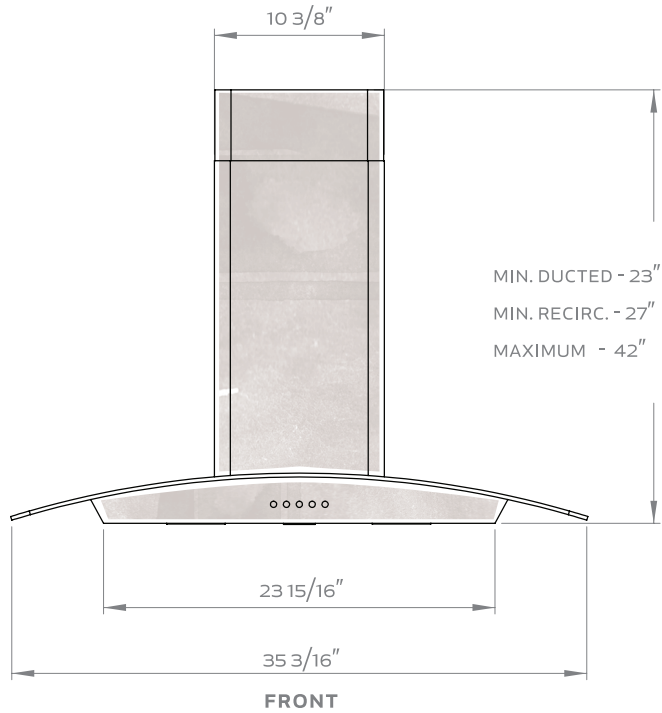

Steel the scene!

Brisas BMIS wall

With its curved, stainless steel frame, Brisas BMIS looks as delicate as its Brisas BMI counterpart until you look under its 18-gauge curved stainless steel wing. With reliable 3-speed mechanical controls, front-loaded 50-watt halogen lights bulbs and the supersized 5-ply aluminum mesh filter, the Brisas BMIS wall-mounted range hood complements the strong, silent 600-cfm internal motor. So be the star with confidence with Brisas BMIS.

FEATURES OF HIGH QUALITY

- Available in 36"
- Available with 600-cfm or 290-cfm internally installed motor
- Stainless steel 3-speed mechanical controls
- Sturdy stainless steel construction
- Durable, washable 5-ply aluminum mesh filters
- Optional recirculation kit
- Standard telescopic duct covers up to 9' ceilings
- Optional duct cover extensions for up to 12' ceilings
- Designed for 6-inch vertical ducted installations

brisas

BRISASRANGEHOODS.COM

Brisas BMIS wall

BMI-E36BS / BMI-E36BS290

SIZE	36"
NET WIDTH	35-3/16"
PERFORMANCE	
Blower CFM, Max.	600 / 290
Sones, Max.	6 / 2.8
COLOR	
Stainless Steel	SS
FEATURES	
Controls	Mechanical Push Button
Speed Levels	3
Delay Off	No
Lighting	Halogen, 50W x2
Dual Level Lighting	No
Filters	Aluminum Mesh
Recirculating Option	Yes
Extension Duct Cover Option	Yes, Up to 12' Ceiling
DUCT SPECIFICATIONS	
Internal Blower - Vertical	6" round
Internal Blower - Horizontal	NA
AC INPUT	
	120V - 60Hz
AC POWER	
	400W, 3.5A / 170W, 1.5A
OPTIONAL ACCESSORIES	
Recirculating Kit	BRC-0005
Extension Duct Cover	B1C-00MI
MOUNTING HEIGHT*	
	26" - 34"

*Mounting height refers to distance between top of a 36" tall cooking surface and bottom of hood.