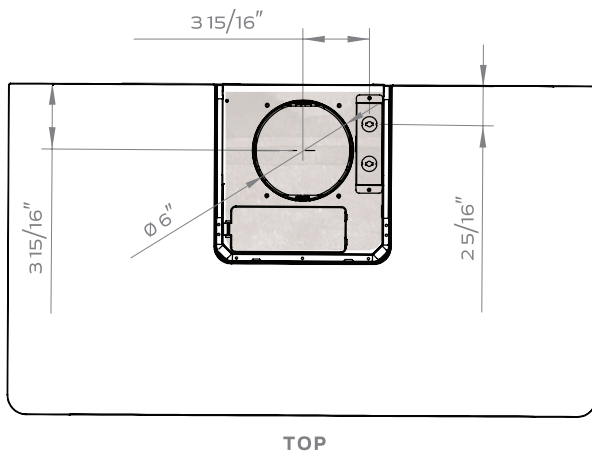

Steel the scene!

Brisas BMIS wall

With its curved, stainless steel frame, Brisas BMIS looks as delicate as its Brisas BMI counterpart until you look under its 18-gauge curved stainless steel wing. With reliable 3-speed mechanical controls, front-loaded 50-watt halogen lights bulbs and the supersized 5-ply aluminum mesh filter, the Brisas BMIS wall-mounted range hood complements the strong, silent 600-cfm internal motor. So be the star with confidence with Brisas BMIS.

FEATURES OF HIGH QUALITY

- Available in 36"
- Available with 600-cfm or 290-cfm internally installed motor
- Stainless steel 3-speed mechanical controls
- Sturdy stainless steel construction
- Durable, washable 5-ply aluminum mesh filters
- Optional recirculation kit
- Standard telescopic duct covers up to 9' ceilings
- Optional duct cover extensions for up to 12' ceilings
- Designed for 6-inch vertical ducted installations

brisas

BRISASRANGEHOODS.COM

Brisas BMIS wall

BMI-E36BS / BMI-E36BS290

SIZE	36"
NET WIDTH	35-3/16"
PERFORMANCE	
Blower CFM, Max.	600 / 290
Sones, Max.	6 / 2.8
COLOR	
Stainless Steel	SS
FEATURES	
Controls	Mechanical Push Button
Speed Levels	3
Delay Off	No
Lighting	Halogen, 50W x2
Dual Level Lighting	No
Filters	Aluminum Mesh
Recirculating Option	Yes
Extension Duct Cover Option	Yes, Up to 12' Ceiling
DUCT SPECIFICATIONS	
Internal Blower - Vertical	6" round
Internal Blower - Horizontal	NA
AC INPUT	
	120V - 60Hz
AC POWER	
	400W, 3.5A / 170W, 1.5A
OPTIONAL ACCESSORIES	
Recirculating Kit	BRC-0005
Extension Duct Cover	B1C-00MI
MOUNTING HEIGHT*	
	26" - 34"

*Mounting height refers to distance between top of a 36" tall cooking surface and bottom of hood.