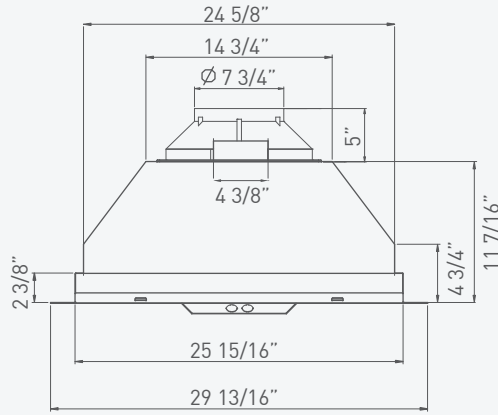

ESSENTIALS OUTDOOR

Top

Front

Side

WILLOW

POWER PACK

MODEL	AK8800AS	AK8800AG
SIZE	29"	29"
NET WIDTH	29 13/16"	29 13/16"
PERFORMANCE		
Dual Internal Blower	500 - 1000 CFM	500 - 1000 CFM
Sones	3.5 - 8	3.5 - 8
COLOR		
Stainless Steel	SS	Gray Powder Coated
FEATURES		
Marine Grade Controls	Rocker switch	Rocker switch
Speed Levels	2	2
Auto Delay-Off	No	No
Lighting	Halogen, 35W x 2	Halogen, 35W x 2
Dual-Level Lighting	No	No
Filters	Baffle x 2	Baffle x 2
Recirculating Option	No	No
High Quality Stainless Steel	304S	NA
DUCT SPECIFICATIONS		
Vertical	8"	8"
AC INPUT	120V - 60Hz	120V - 60Hz
AC POWER		
Hood Only	Max 710W, 5.95 Amps	Max 710W, 5.95 Amps
OPTIONAL ACCESSORIES		
Liner, 36"	AK0886AS	AK0886AS
Liner, 42"	AK0882AS	AK0882AS
Liner, 48"	AK0888AS	AK0888AS
Liner, 54"	AK0884AS	AK0884AS
Liner, 60"	AK0880AS	AK0880AS

Mounting Heights

Min. height 30" from cooking surface.

Max. height 36" from cooking surface.

ESSENTIALS
ZEPHYR

Zephyr Corporation

2277 Harbor Bay Parkway
Alameda, CA 94502

1.888.880.VENT

www.zephyronline.com feb11.0201