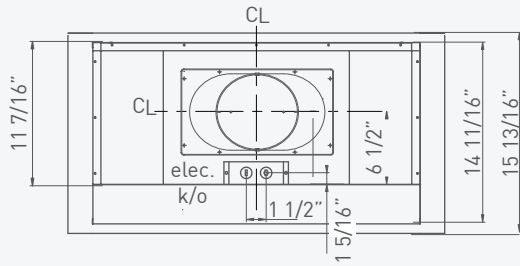

ESSENTIALS OUTDOOR

Top

Front

Side

WILLOW

POWER PACK

MODEL	AK8800AS	AK8800AG
SIZE	29"	29"
NET WIDTH	29 13/16"	29 13/16"
PERFORMANCE		
Dual Internal Blower	500 - 1000 CFM	500 - 1000 CFM
Sones	3.5 - 8	3.5 - 8
COLOR		
Stainless Steel	SS	Gray Powder Coated
FEATURES		
Marine Grade Controls	Rocker switch	Rocker switch
Speed Levels	2	2
Auto Delay-Off	No	No
Lighting	Halogen, 35W x 2	Halogen, 35W x 2
Dual-Level Lighting	No	No
Filters	Baffle x 2	Baffle x 2
Recirculating Option	No	No
High Quality Stainless Steel	304S	NA
DUCT SPECIFICATIONS		
Vertical	8"	8"
AC INPUT	120V - 60Hz	120V - 60Hz
AC POWER		
Hood Only	Max 710W, 5.95 Amps	Max 710W, 5.95 Amps
OPTIONAL ACCESSORIES		
Liner, 36"	AK0886AS	AK0886AS
Liner, 42"	AK0882AS	AK0882AS
Liner, 48"	AK0888AS	AK0888AS
Liner, 54"	AK0884AS	AK0884AS
Liner, 60"	AK0880AS	AK0880AS

Mounting Heights

Min. height 30" from cooking surface.

Max. height 36" from cooking surface.

ESSENTIALS
ZEPHYR

Zephyr Corporation

2277 Harbor Bay Parkway
Alameda, CA 94502

1.888.880.VENT

www.zephyronline.com feb11.0201