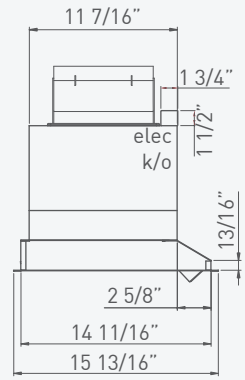

ESSENTIALS OUTDOOR

Top

Front

Side

WILLOW

POWER PACK

MODEL	AK8800AS	AK8800AG
SIZE	29"	29"
NET WIDTH	29 13/16"	29 13/16"
PERFORMANCE		
Dual Internal Blower	500 - 1000 CFM	500 - 1000 CFM
Sones	3.5 - 8	3.5 - 8
COLOR		
Stainless Steel	SS	Gray Powder Coated
FEATURES		
Marine Grade Controls	Rocker switch	Rocker switch
Speed Levels	2	2
Auto Delay-Off	No	No
Lighting	Halogen, 35W x 2	Halogen, 35W x 2
Dual-Level Lighting	No	No
Filters	Baffle x 2	Baffle x 2
Recirculating Option	No	No
High Quality Stainless Steel	304S	NA
DUCT SPECIFICATIONS		
Vertical	8"	8"
AC INPUT	120V - 60Hz	120V - 60Hz
AC POWER		
Hood Only	Max 710W, 5.95 Amps	Max 710W, 5.95 Amps
OPTIONAL ACCESSORIES		
Liner, 36"	AK0886AS	AK0886AS
Liner, 42"	AK0882AS	AK0882AS
Liner, 48"	AK0888AS	AK0888AS
Liner, 54"	AK0884AS	AK0884AS
Liner, 60"	AK0880AS	AK0880AS

Mounting Heights

Min. height 30" from cooking surface.

Max. height 36" from cooking surface.

ESSENTIALS
ZEPHYR

Zephyr Corporation

2277 Harbor Bay Parkway
Alameda, CA 94502

1.888.880.VENT

www.zephyronline.com feb11.0201