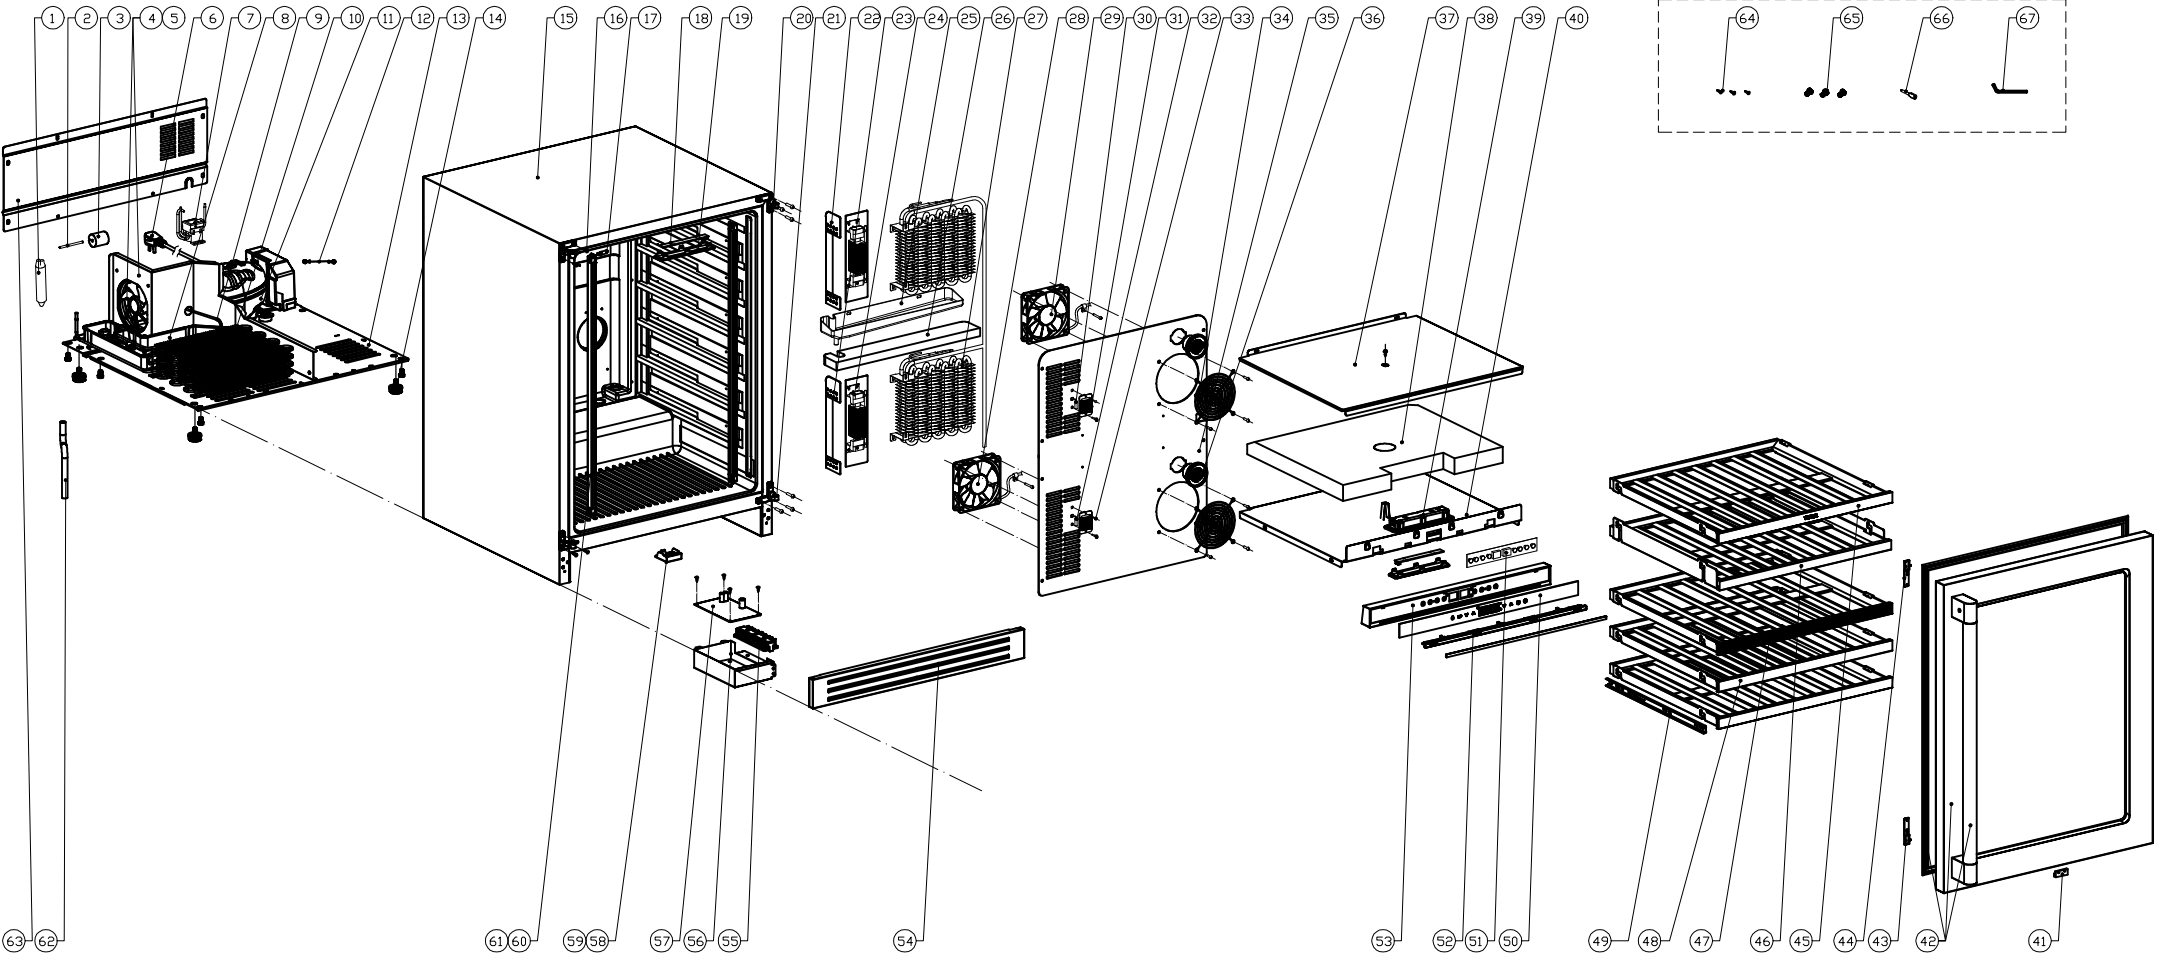

PRPW24C02CG

Presrv™ Pro Dual Zone Wine Cooler

ZEPHYR

PRPW24C02CG

Ref #	Part #	Description	Qty.
1	56300004	Dryer Filter	1
2	50330010	Sealing Tube	1
3	56220051	Anti Vibration Gasket	1
4	12130051	Fan Assembly	1
6	11030211	Power Cord	1
7	56060005	Electromagnetic Valve	1
8	56130060	Drip Tray	1
8-1	50350011	Silicone Pad	6
9	50330043	Connecting Pipe	1
10	54270008	Condensor	1
10-1	01020073	Screw, ST4*8	3
11	12160014	Compressor	1
13	54190089	Compressor Support Plate	1
14	50350008	Leveling Leg	4
16	56210075	Decorative Hole Cover	6
17	56210123	Lock Cylinder	1
18	12010018	LED Light, Tri Color	2
19	52150017	LED Light Cover	2
20	54180064	Upper Right Hinge	1
20-1	01020066	Screw, M5*16	3
21	54180065	Upper Left Hinge	1
21-1	01020066	Screw, M5*16	3
22	52120005	Evaporator Wind Deflector, Lower	1
23	52120003	Evaporator Wind Deflector, Upper	1
24	54280008	Heater	2
24-1	54210029	Baffle	2
25	56130028	Drip Tray	1
26	56180030	Foam	1
27	54240032	Evaporator	1

28	12130051	Fan Assembly	1
29	12130051	Fan Assembly	1
30	11050007	Sensor	1
31	54210014	Sensor Cover	2
32	11050009	Sensor	1
34	54210017	Fan Cover	2
35	54170043	Air Duct Panel	1
36	Z0F-C004	Carbon Filter	2
37	54170030	Air Duct Panel	1
38	56180022	Foam	1
39	54140344	Light Holder	1
40	54170031	Air Duct Panel	1
41	54220020	Door Magnet	1
42-1	50230048	Door	1
42-2	56220062	Door Gasket	1
42-3	50280013	Door Handle w/Lock	1
43	56210124	Left Cover	1
44	56210125	Right Cover	1
45	50150079	Sliding Wooden Shelf Assembly w/Logo, 8 Bottle	1
46	50150080	Sliding Wooden Shelf Assembly, 8 Bottle	1
47	50150081	Sliding Wooden Shelf Assembly, 7 Bottle	1
48	50150082	Sliding Wooden Shelf Assembly, 8 Bottle	2
49	50320066	Shelf Slider	10
50	52050029	Display Panel	1
51	11010168	Display Board	1
52	56150016	Dual Zone Separator	1
53	56200123	Display Panel Box	1
54	50260029	Kick Plate	1
55	54140387	Clip Bracket	1
56	56200137	Control Board Box	1
57	11010196	Main Power Control Board	1
58	11040037	Door Switch	1
59	56200136	Switch Box	1