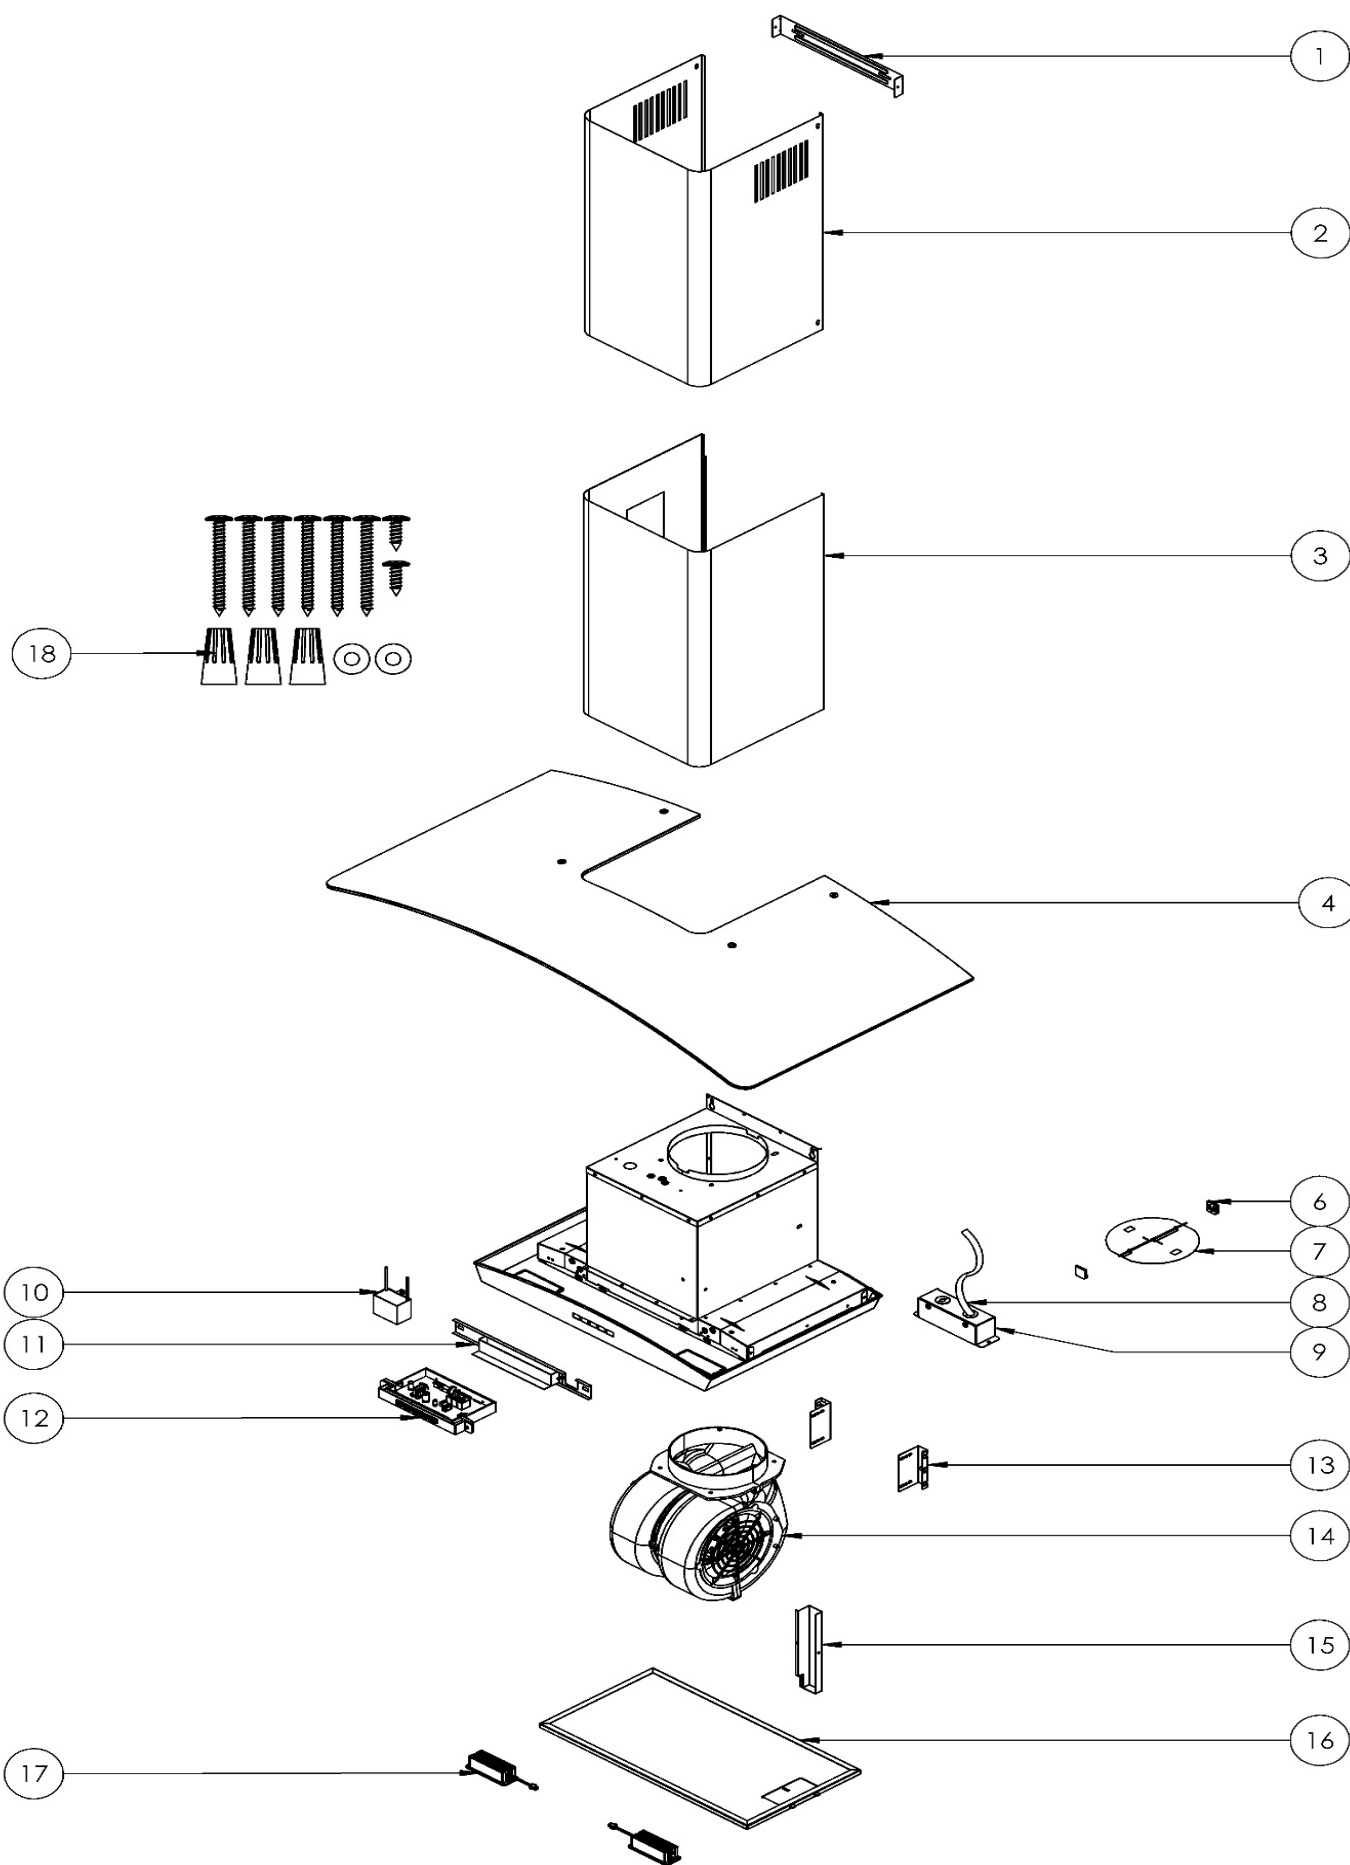

BMI-E30DG BMI-E36DG

brisas
BY ZEPHYR

BMI-E30DG, BMI-E36DG

Ref #	Part #	Description	Qty.
1	54110050	Duct Cover Bracket	1
2	50050218	Upper Duct Cover	1
3	50050219	Lower Duct Cover	1
4	50300147	Glass Canopy, BMI-E30DG	1
4	50300148	Glass Canopy, BMI-E36DG	1
6	50180002	Damper Clip	2
7	54060004	6 Inch Round Damper	1
8	11030210	Power Cord	1
9	56200081	Electrical Box	1
10	12050012	Capacitor	1
11	54140385	Switch Bracket	1
12	11000189	Switch Assembly	1
13	54140386	Motor Bracket	2
14	12120082	Motor	1
15	50140228	Wiring Plate	1
16	50200071	Aluminum Mesh Filter	1
17	Z0B0047	LumiLight LED, 6W	2
18	05000201	Hardware Packet	1