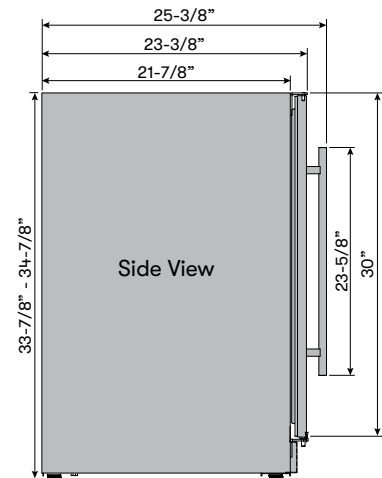

# BRISAS SINGLE ZONE BEVERAGE COOLER

**brisas**

BY ZEPHYR

BRISASBYZEPHYR.COM

<b>MODEL</b>	
Single Zone Beverage Cooler	BBV15C01AG
<b>Size</b>	
Dimensions	15"W x 33-7/8"H x 23-3/8"D
Weight	84lbs.
Installation Type	Compact / Built-in / Freestanding
Refrigerant Type	R600a
<b>FEATURES</b>	
Capacity	4 bottles (750 ml), 64 12oz cans
Volume	4 cu/ft
Temperature Range	38° - 65° F
Sound Level	39 dBA
Seamed Door Finish	304-grade Stainless + Glass
Cabinet Finish	Black
Interior Finish	Black
Field-Reversible Door	Yes
Zero-Clearance Door Hinge	Yes
Door Glass	Dual-pane
Shelving	1 black wire rack w/ black trim 2 transparent-gray glass shelves
Controls	Electronic Capacitive Touch
Lighting	Blue LED
Door Open Alarm	Yes, after 3 minutes
Sabbath Mode	Yes
Air Filtration	Yes, w/ carbon filter
PreciseTemp™	Yes
Active Cooling Technology	Yes
Vibration Dampening System	Yes
<b>AC POWER</b>	
	115V, 60Hz at Max. 1.5A
<b>WARRANTY</b>	
	2 years parts, 5 years compressor 1 year labor