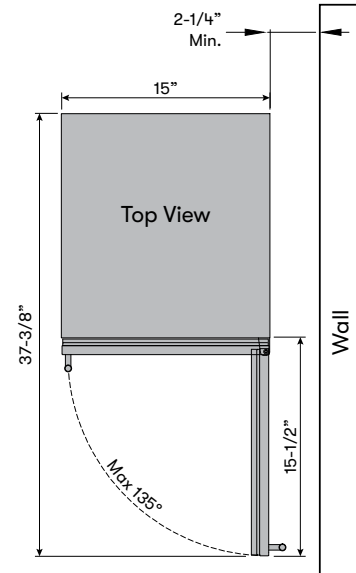

# BRISAS SINGLE ZONE BEVERAGE COOLER

**brisas**

BY ZEPHYR

BRISASBYZEPHYR.COM

<b>MODEL</b>	
Single Zone Beverage Cooler	BBV15C01AG
<b>Size</b>	
Dimensions	15"W x 33-7/8"H x 23-3/8"D
Weight	84lbs.
Installation Type	Compact / Built-in / Freestanding
Refrigerant Type	R600a
<b>FEATURES</b>	
Capacity	4 bottles (750 ml), 64 12oz cans
Volume	4 cu/ft
Temperature Range	38° - 65° F
Sound Level	39 dBA
Seamed Door Finish	304-grade Stainless + Glass
Cabinet Finish	Black
Interior Finish	Black
Field-Reversible Door	Yes
Zero-Clearance Door Hinge	Yes
Door Glass	Dual-pane
Shelving	1 black wire rack w/ black trim 2 transparent-gray glass shelves
Controls	Electronic Capacitive Touch
Lighting	Blue LED
Door Open Alarm	Yes, after 3 minutes
Sabbath Mode	Yes
Air Filtration	Yes, w/ carbon filter
PreciseTemp™	Yes
Active Cooling Technology	Yes
Vibration Dampening System	Yes
<b>AC POWER</b>	
	115V, 60Hz at Max. 1.5A
<b>WARRANTY</b>	
	2 years parts, 5 years compressor 1 year labor