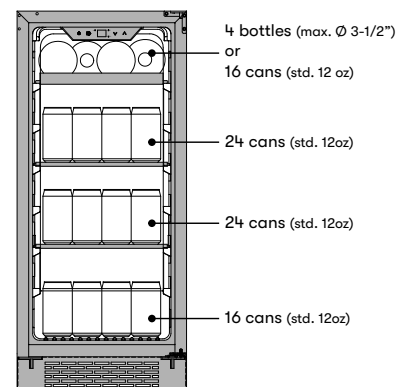

### Field-Reversible Door

Comes standard with field-reversible door brackets included

# BRISAS SINGLE ZONE BEVERAGE COOLER

**brisas**

BY ZEPHYR

BRISASBYZEPHYR.COM

<b>MODEL</b>	
Single Zone Beverage Cooler	BBV15C01AG
<b>Size</b>	
Dimensions	15"W x 33-7/8"H x 23-3/8"D
Weight	84lbs.
Installation Type	Compact / Built-in / Freestanding
Refrigerant Type	R600a
<b>FEATURES</b>	
Capacity	4 bottles (750 ml), 64 12oz cans
Volume	4 cu/ft
Temperature Range	38° - 65° F
Sound Level	39 dBA
Seamed Door Finish	304-grade Stainless + Glass
Cabinet Finish	Black
Interior Finish	Black
Field-Reversible Door	Yes
Zero-Clearance Door Hinge	Yes
Door Glass	Dual-pane
Shelving	1 black wire rack w/ black trim 2 transparent-gray glass shelves
Controls	Electronic Capacitive Touch
Lighting	Blue LED
Door Open Alarm	Yes, after 3 minutes
Sabbath Mode	Yes
Air Filtration	Yes, w/ carbon filter
PreciseTemp™	Yes
Active Cooling Technology	Yes
Vibration Dampening System	Yes
<b>AC POWER</b>	
	115V, 60Hz at Max. 1.5A
<b>WARRANTY</b>	
	2 years parts, 5 years compressor 1 year labor