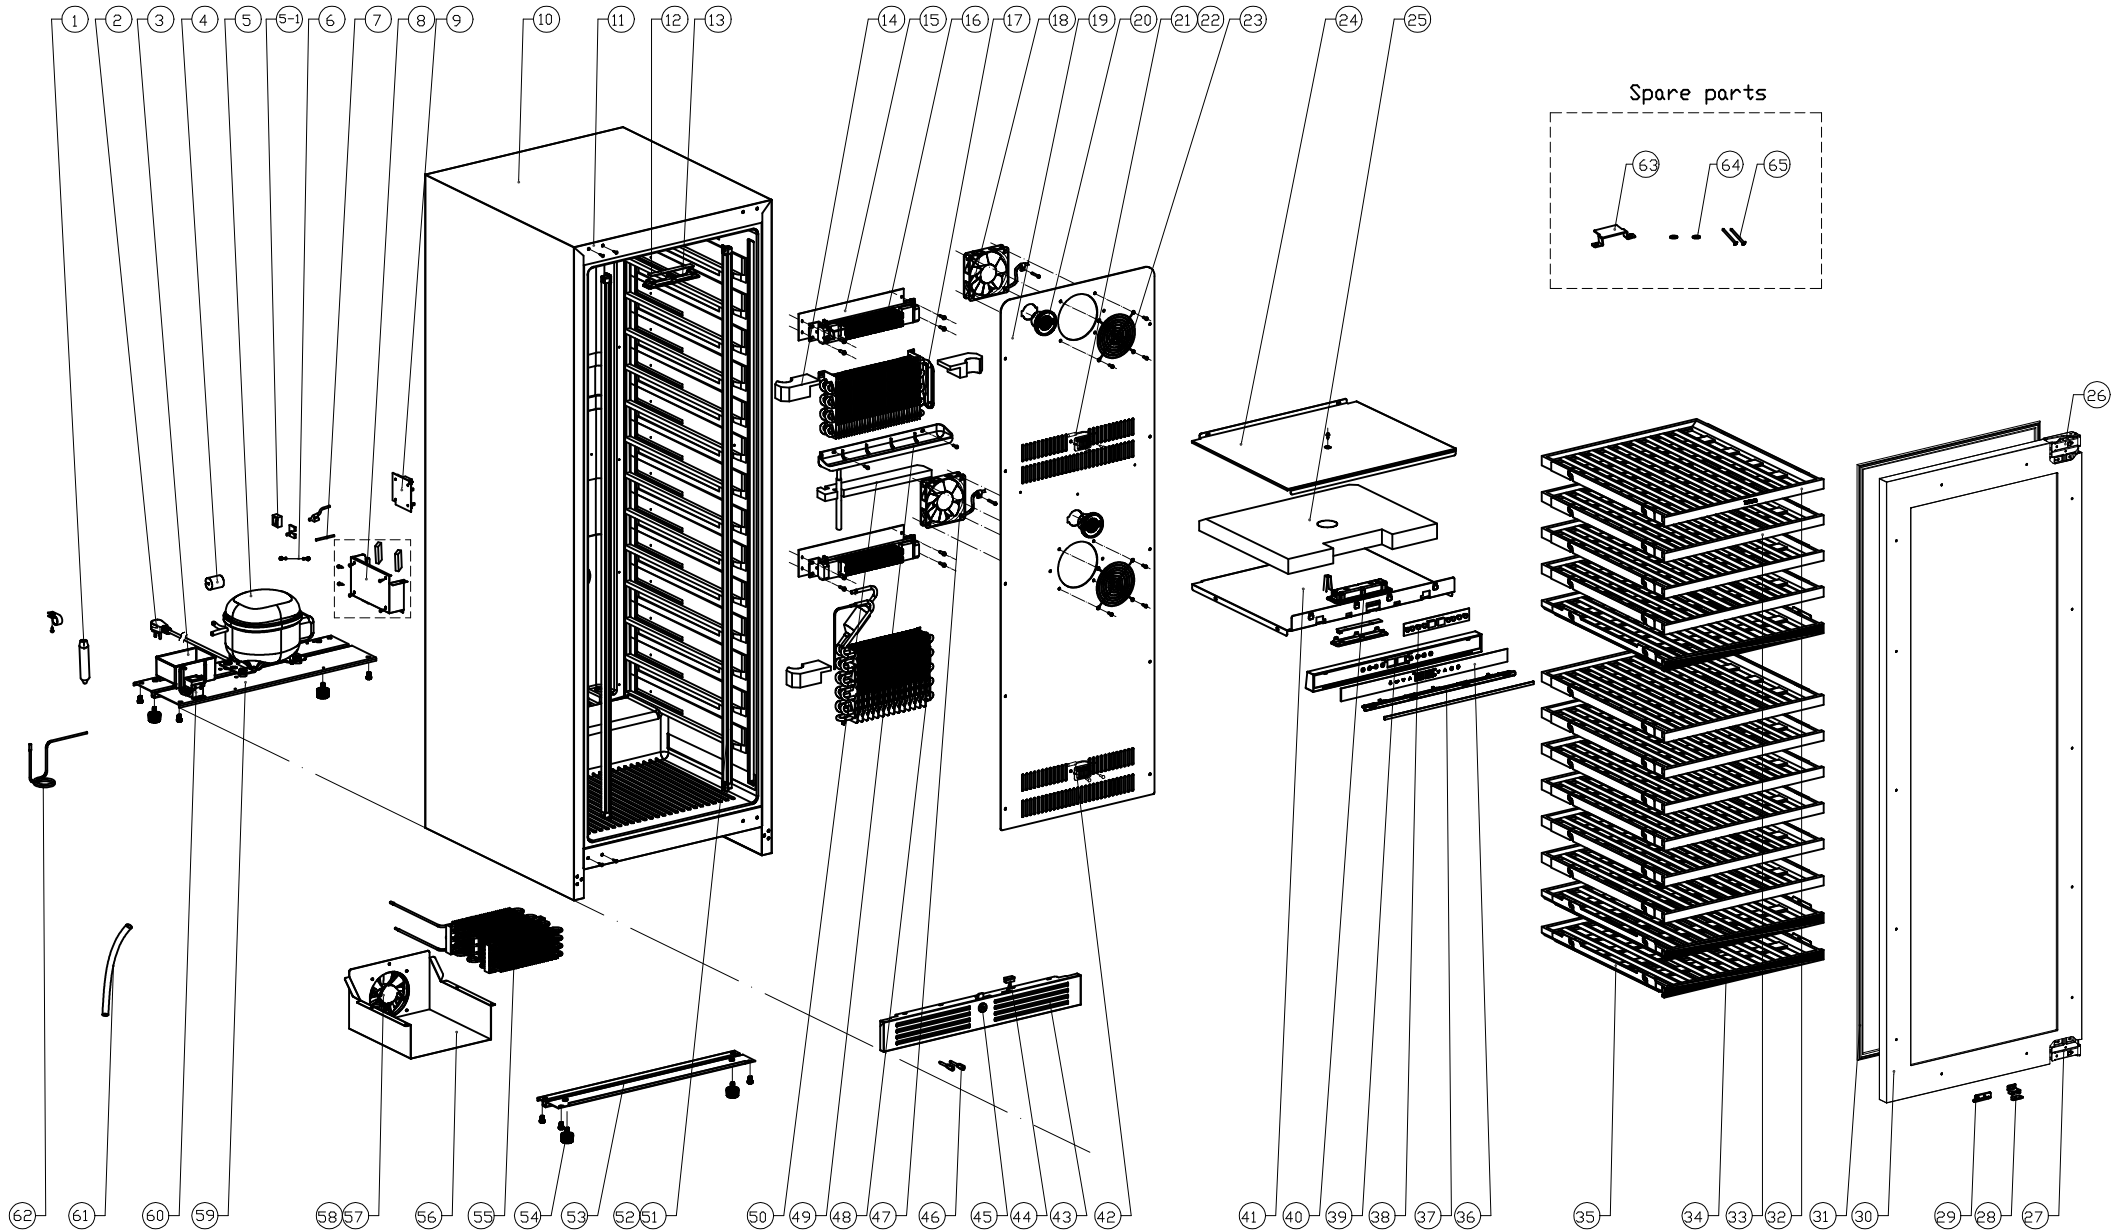

PRW24F02CPG

Presrv™ Full Size Panel Ready Dual Zone Wine Cooler

ZEPHYR

PRW24F02CPG

Ref #	Part #	Description	Qty.
1	56300004	Dryer Filter	1
2	11030184	Power Cord	1
3	56130057	Drip Tray	1
4	56220051	Anti Vibration Gasket	3
5	12160007	Compressor	1
5-1	11050032	Compressor Starter/Relay	1
6	11030130	Compressor Ground Wire	1
7-1	50330010	Sealing Tube	1
7-2	11030120	Tee Coupling	1
8	56200105	Main PCB Box	1
8-1	01020073	Screw, ST4*8	2
9	11010179	Main Power Control Board	1
11	56210075	Decorative Hole Cover	6
12	12010018	LED Light	2
13	52150017	LED Light Cover	2
14-1	56180011	Evaporator Foam	2
14-2	56180025	Evaporator Foam	2
15	50140170	Heater Insulating Panel	2
16	54280009	Heater	2
17	54240022	Evaporator, Upper Zone	1
18	12130047	Fan Assembly	1
19	54170039	Air Duct Panel	1
20	Z0F-C004	Carbon Filter	2
21	11050007	Sensor	1
22	54210014	Sensor Cover	1
23	54210017	Fan Cover	2
24	54170040	Air Duct Panel	1
25	56180026	Air Duct Panel Foam	1

26	54180074	Articulating Hinge, Top	1
27	54180075	Articulating Hinge, Bottom	1
28	54220011	Magnet	1
28-1	54140366	Magnet Bracket	1
29	54050094	Door Lock Plate	1
30	50230041	Door	1
31	56220060	Door Gasket	1
33	50150022	Sliding Wooden Shelf Assembly, 10 Bottle	10
34	50150021	Sliding Wooden Shelf Assembly, 9 Bottle	3
35	50320063	Shelf Slider	26
36	52050029	Display Panel Cover	1
37-1	56150016	Dual Zone Separator	1
37-2	54190082	Dual Zone Separator Plate	1
37-3	54150025	Dual Zone Separator Spring	3
38	11010168	Display Control Board	1
39	56200123	Display Panel Box	1
40	54140344	LED Light Holder	1
40-1	11030195	LED Light Cable	1
41	54170041	Air Duct Board	1
42	11050033	Sensor	1
42-1	54210014	Sensor Cover	1
43	50260027	Kick Plate	1
43-1	01020073	Screw, ST4*8	5
44	11040033	Magnet Switch	1
45	50180010	Door Lock	1
46	15000019	Door Lock Key	1
47	12130042	Fan Assembly	1
48	54240023	Evaporator, Lower Zone	1
49	56130042	Water Tank	1
50	56180013	Air Duct Panel Foam	1
51	12010023	Side Light Assembly	2
51-1	01020083	Screw, ST3*20	4