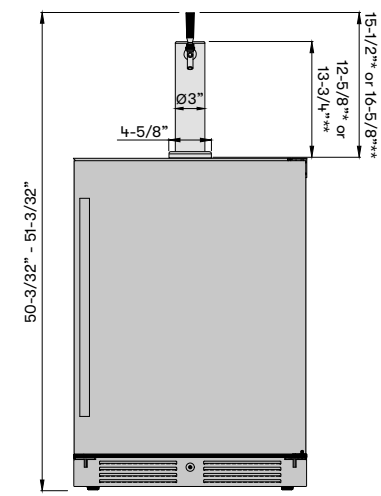

Top View

Side View

Front View

*Single Tap Kit (PRKFK-01SSC) and Double Tap Kit (PRKFK-02SSC)
 **Triple Tap Kit (PRKFK-03SSC)

MULTIPLE KEG CONFIGURATIONS

Accommodate multiple keg sizes or it can easily function as a beverage cooler when a keg is not installed. Tap kit sold separately.