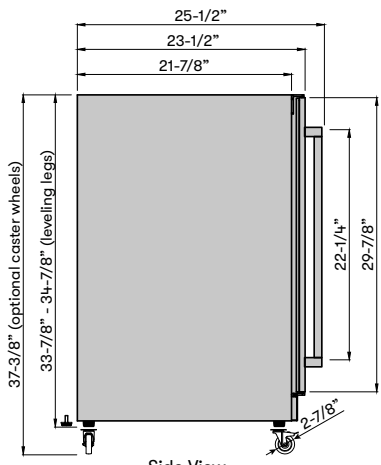

MODEL

Hybrid Kegerator	PRKB24C01AS-OD
Size	24"
Dimensions	23-7/8"W x 33-7/8"H x 23-1/2"D
Weight	110lbs.
Installation Type	Built-in / Freestanding
Outdoor/Indoor Certified	Yes
Refrigerant Type	R600a
Tap Options	Single, Double, or Triple (sold separately)

CONFIGURATIONS

Configuration 1: Single Tap	(1) sixth barrel keg or (1) slim quarter barrel keg + 53 cans
Configuration 2: Single Tap	(1) half barrel keg
Configuration 3: Double Tap	(2) sixth barrel kegs or (2) slim quarter barrel kegs
Configuration 4: Triple Tap	(3) sixth barrel kegs
Configuration 5: No Tap	107 12oz cans*

FEATURES

Volume	6 cu/ft
Temperature Range	32° - 65° F
Ambient Temperature Range	50° - 109° F
Sound Level	42 dBA
Door Finish	304-grade stainless steel
Cabinet Finish	304-grade stainless steel
Interior Finish	Black with stainless steel base plate
Handle	Pro-style, stainless steel
Stainless Steel Drip Tray	Yes, included
Built-In Installation Kit**	Yes, included
Field-Reversible Door	Yes
Zero-Clearance Door Hinges	Yes
Shelving	2 adjustable, glass beverage shelves
Controls	Electronic Capacitive Touch
LED Lighting	Cloud White
Door Open Alarm	Yes, after 3 minutes
Door Lock	Yes
Beer Line Cooling System	Yes, to keep the beer lines cool
Sabbath Mode	Yes
ENERGY STAR® Certified	Yes
Air Filtration	Yes, w/ carbon filter
PreciseTemp™	Yes
Active Cooling Technology	Yes

AC POWER	115V, 60Hz at Max. 1.5A

OPTIONAL ACCESSORIES