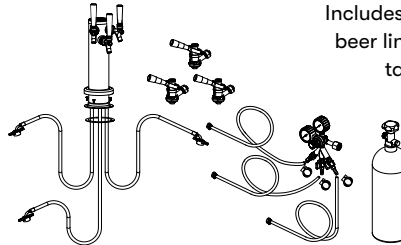

INCLUDED ACCESSORY

Built-In Installation Kit

First kegerator with an included built-in install kit to simplify installation under a countertop.

OPTIONAL ACCESSORY

DESCRIPTION

PRKFK-01SSC

Single Tap Kit with CO2 Tank

Includes stainless steel tower, 1 tap, beer line, gas line, regulator, CO2 tank and D-style keg coupler.

PRKFK-02SSC

Double Tap Kit with CO2 Tank

Includes stainless steel tower, 2 taps, 2 beer lines, 2 gas lines, regulator, CO2 tank and 2 D-style keg couplers.

PRKFK-03SSC

Triple Tap Kit with CO2 Tank

Includes stainless steel tower, 3 taps, 3 beer lines, 3 gas lines, regulator, CO2 tank and 3 D-style keg couplers.

OPTIONAL ACCESSORY

DESCRIPTION

PRKRAIL-0124SS

Drink Guardrail, 24in

Stainless steel guardrail that installs to the top of the kegerator when freestanding.

PRKNCK-001

Nitrogen Conversion Kit, Single

Includes single stout faucet with handle and nitrogen regulator. Nitrogen tank and nitrogen coupler not included.