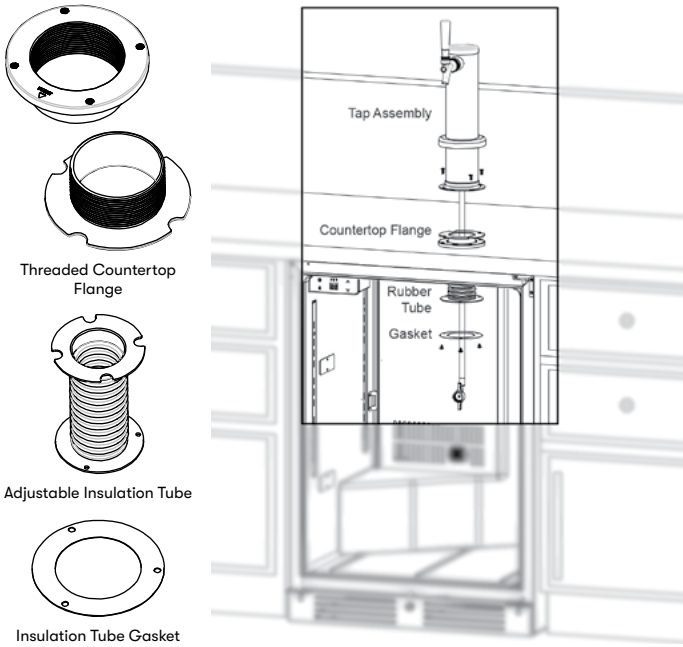

Configuration 1:
Single Tap
PRKFK-01SSC

Configuration 2:
Single Tap
PRKFK-01SSC

Configuration 3:
Double Tap
PRKFK-02SSC

Configuration 4:
Triple Tap
PRKFK-03SSC

Configuration 5:
No Tap
PRKSHLF-02BG

OUTDOOR

OPTIONAL/INCLUDED ACCESSORIES

INCLUDED ACCESSORY

Built-In Installation Kit

First kegerator with an included built-in install kit to simplify installation under a countertop.

OPTIONAL ACCESSORY

DESCRIPTION

PRKFK-01SSC

Single Tap Kit with CO2 Tank

Includes stainless steel tower, 1 tap, beer line, gas line, regulator, CO2 tank and D-style keg coupler.

PRKFK-02SSC

Double Tap Kit with CO2 Tank

Includes stainless steel tower, 2 taps, 2 beer lines, 2 gas lines, regulator, CO2 tank and 2 D-style keg couplers.