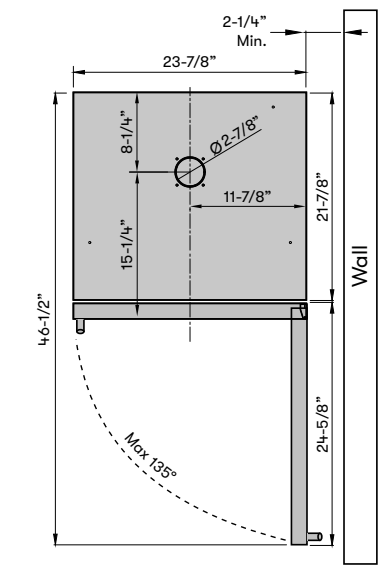

AC POWER	115V, 60Hz at Max. 1.5A

OPTIONAL ACCESSORIES

Single Tap Kit, Stainless Steel, with CO2 Tank	PRKFK-01SSC
Double Tap Kit, Stainless Steel, with CO2 Tank	PRKFK-02SSC
Triple Tap Kit, Stainless Steel, with CO2 Tank	PRKFK-03SSC
Nitrogen Conversion Kit, Single	PRKNCK-001
Drink Guardrail, Stainless Steel, 24in	PRKRAIL-0124SS
Beverage Cooler Conversion Kit	PRKSHLF-02BG (set of 2 shelves)
Casters	PRCAST-C001 (set of 4)
Beer Line Cleaning Kit	PRKCLN-001
Contemporary Handle Kit	PRHAN-C101 (Stainless Steel)
Contemporary Handle Kit	PRHAN-C102 (Brushed Gold)
Contemporary Handle Kit	PRHAN-C104 (Matte Black)
Pro Handle Kit	PRHAN-C002 (Brushed Gold)
Pro Handle Kit	PRHAN-C004 (Matte Black)
Solid Panel Ready Door with Kickplate***	PRPNLC24AKIT
Zephyr Chalkboard Tap Handle, Walnut	PRKHAN-001

WARRANTY	2 years parts, 2 years labor, 5 years compressor

*PRKSHLF-02BG optional accessory is needed for full beverage cooler configuration.
**First kegerator with an included built-in install kit to simplify installation under a countertop.
***Prefer a solid door panel? We've got you covered. Purchase the solid panel ready door, pictured on page 1, for a more integrated installation. See solid panel ready door spec for more information.

Top View