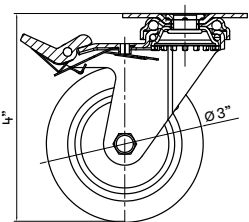

Stainless steel guardrail that installs to the top of the kegerator when freestanding.

PRKNCK-001

Nitrogen Conversion Kit, Single

Includes single stout faucet with handle and nitrogen regulator. Nitrogen tank and nitrogen coupler not included.

PRKSHELF-02BG

Beverage Cooler Conversion Kit

Set of two glass shelves to convert to a full beverage cooler.

PRCAST-C001

Casters

Set of 4 wheels for use when freestanding.

PRKHAN-001

Zephyr Chalkboard Tap Handle, Walnut
1-3/8"W x 1-3/8"D x 4"H