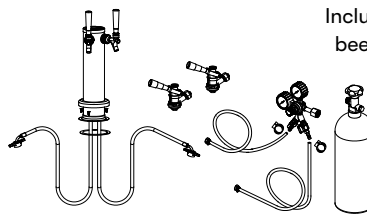

INCLUDED ACCESSORY

Built-In Installation Kit

First kegerator with an included built-in install kit to simplify installation under a countertop.

OPTIONAL ACCESSORY

DESCRIPTION

PRKFK-01SSC

Single Tap Kit with CO2 Tank

Includes stainless steel tower, 1 tap, beer line, gas line, regulator, CO2 tank and D-style keg coupler.

PRKFK-02SSC

Double Tap Kit with CO2 Tank

Includes stainless steel tower, 2 taps, 2 beer lines, 2 gas lines, regulator, CO2 tank and 2 D-style keg couplers.

PRKFK-03SSC

Triple Tap Kit with CO2 Tank

Includes stainless steel tower, 3 taps, 3 beer lines, 3 gas lines, regulator, CO2 tank and 3 D-style keg couplers.

OPTIONAL ACCESSORY

DESCRIPTION

PRKRAIL-0124SS

Drink Guardrail, 24in