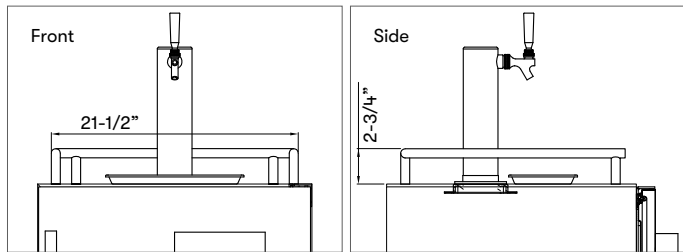

PRKFK-03SSC

Triple Tap Kit with CO2 Tank

Includes stainless steel tower, 3 taps, 3 beer lines, 3 gas lines, regulator, CO2 tank and 3 D-style keg couplers.

OPTIONAL ACCESSORY

DESCRIPTION

PRKRAIL-0124SS

Drink Guardrail, 24in

Stainless steel guardrail that installs to the top of the kegerator when freestanding.

PRKNCK-001

Nitrogen Conversion Kit, Single

Includes single stout faucet with handle and nitrogen regulator. Nitrogen tank and nitrogen coupler not included.