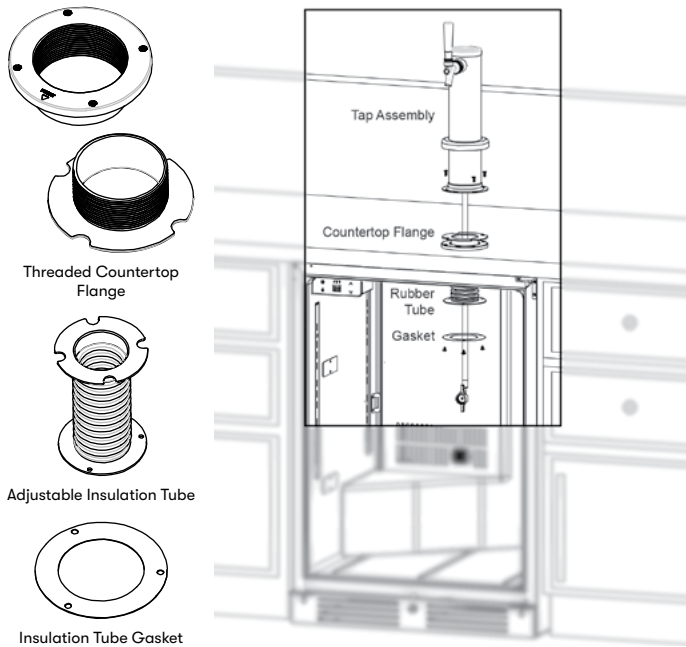

MULTIPLE KEG CONFIGURATIONS

Accommodate multiple keg sizes or it can easily function as a beverage cooler when a keg is not installed. Tap kit sold separately.

Configuration 1:
Single Tap
PRKFK-01SSC

Configuration 2:
Single Tap
PRKFK-01SSC

Configuration 3:
Double Tap
PRKFK-02SSC

Configuration 4:
Triple Tap
PRKFK-03SSC

Configuration 5:
No Tap
PRKSHLF-02BG

OUTDOOR

OPTIONAL/INCLUDED ACCESSORIES

INCLUDED ACCESSORY

Built-In Installation Kit

First kegerator with an included built-in install kit to simplify installation under a countertop.

OPTIONAL ACCESSORY

DESCRIPTION

PRKFK-01SSC

Single Tap Kit with CO2 Tank

Includes stainless steel tower, 1 tap, beer line, gas line, regulator, CO2 tank and D-style keg coupler.

PRKFK-02SSC

Double Tap Kit with CO2 Tank

Includes stainless steel tower, 2 taps, 2 beer lines, 2 gas lines, regulator, CO2 tank and 2 D-style keg couplers.

PRKFK-03SSC

Triple Tap Kit with CO2 Tank

Includes stainless steel tower, 3 taps, 3 beer lines, 3 gas lines, regulator, CO2 tank and 3 D-style keg couplers.