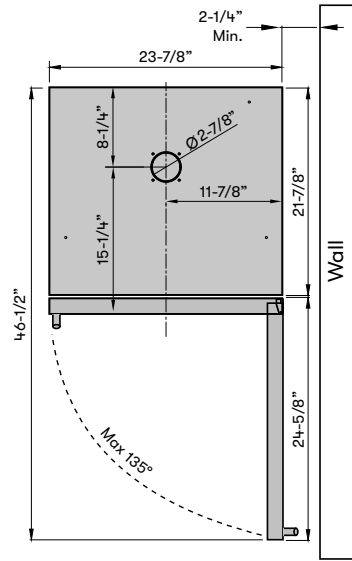

AC POWER	115V, 60Hz at Max. 1.5A

OPTIONAL ACCESSORIES	
Single Tap Kit, Stainless Steel, with CO2 Tank	PRKFK-01SSC
Double Tap Kit, Stainless Steel, with CO2 Tank	PRKFK-02SSC
Triple Tap Kit, Stainless Steel, with CO2 Tank	PRKFK-03SSC
Nitrogen Conversion Kit, Single	PRKNCK-001
Drink Guardrail, Stainless Steel, 24in	PRKRAIL-0124SS
Beverage Cooler Conversion Kit	PRKSHLF-02BG (set of 2 shelves)
Casters	PRCAST-C001 (set of 4)
Beer Line Cleaning Kit	PRKCLN-001
Contemporary Handle	PRHAN-C101 (Stainless Steel)
Contemporary Handle	PRHAN-C102 (Brushed Gold)
Contemporary Handle	PRHAN-C104 (Matte Black)
Pro Handle	PRHAN-C003 (Brushed Gold)
Pro Handle	PRHAN-C004 (Matte Black)
Solid Panel Ready Door with Kickplate***	PRPNLC24AKIT
Zephyr Chalkboard Tap Handle, Walnut	PRKHAN-001

WARRANTY	2 years parts, 2 years labor, 5 years compressor

Top View