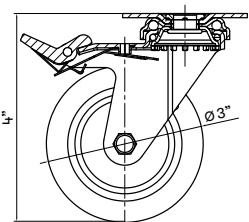

OPTIONAL ACCESSORY

DESCRIPTION

PRKRAIL-0124SS

Drink Guardrail, 24in

Stainless steel guardrail that installs to the top of the kegerator when freestanding.

PRKNCK-001

Nitrogen Conversion Kit, Single

Includes single stout faucet with handle and nitrogen regulator. Nitrogen tank and nitrogen coupler not included.

PRKSHLF-02BG

Beverage Cooler Conversion Kit

Set of two glass shelves to convert to a full beverage cooler.

PRCAST-C001

Casters

Set of 4 wheels for use when freestanding.

PRKHAN-001

Zephyr Chalkboard Tap Handle, Walnut
1-3/8"W x 1-3/8"D x 4"H