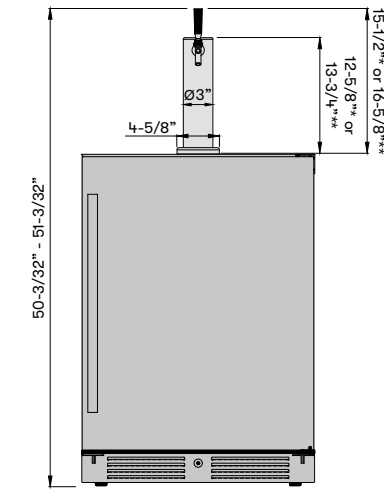

Front View

*PRKSHLF-02BG optional accessory is needed for full beverage cooler configuration.

**First kegerator with an included built-in install kit to simplify installation under a countertop.

***Prefer a solid door panel? We've got you covered. Purchase the solid panel ready door, pictured on page 1, for a more integrated installation. See solid panel ready door spec for more information.

*Single Tap Kit (PRKFK-01SSC) and Double Tap Kit (PRKFK-02SSC)
**Triple Tap Kit (PRKFK-03SSC)