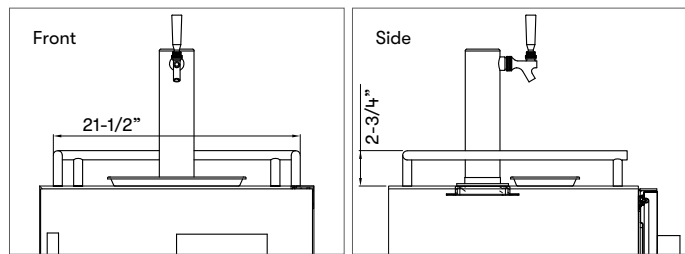

Includes stainless steel tower, 2 taps, 2 beer lines, 2 gas lines, regulator, CO2 tank and 2 D-style keg couplers.

PRKFK-03SSC

Triple Tap Kit with CO2 Tank

Includes stainless steel tower, 3 taps, 3 beer lines, 3 gas lines, regulator, CO2 tank and 3 D-style keg couplers.

OPTIONAL ACCESSORY

DESCRIPTION

PRKRAIL-0124SS

Drink Guardrail, 24in

Stainless steel guardrail that installs to the top of the kegerator when freestanding.

PRKNCK-001

Nitrogen Conversion Kit, Single

Includes single stout faucet with handle and nitrogen regulator. Nitrogen tank and nitrogen coupler not included.