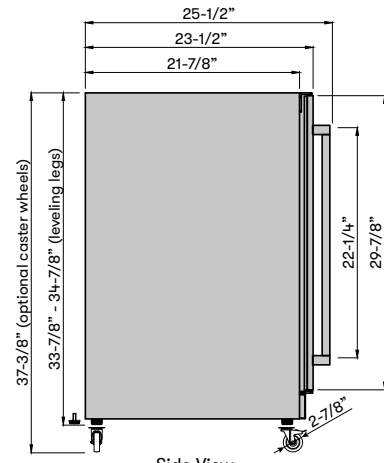

MODEL	
Hybrid Kegerator	PRKB24C01AS-OD
Size	24"
Dimensions	23-7/8"W x 33-7/8"H x 23-1/2"D
Weight	110lbs.
Installation Type	Built-in / Freestanding
Outdoor/Indoor Certified	Yes
Refrigerant Type	R600a
Tap Options	Single, Double, or Triple (sold separately)

CONFIGURATIONS	
Configuration 1: Single Tap	(1) sixth barrel keg or (1) slim quarter barrel keg + 53 cans
Configuration 2: Single Tap	(1) half barrel keg
Configuration 3: Double Tap	(2) sixth barrel kegs or (2) slim quarter barrel kegs
Configuration 4: Triple Tap	(3) sixth barrel kegs
Configuration 5: No Tap	107 12oz cans*

FEATURES	
Volume	6 cu/ft
Temperature Range	32° - 65° F
Ambient Temperature Range	50° - 109° F
Sound Level	42 dBA
Door Finish	304-grade stainless steel
Cabinet Finish	304-grade stainless steel
Interior Finish	Black with stainless steel base plate
Handle	Pro-style, stainless steel
Stainless Steel Drip Tray	Yes, included
Built-In Installation Kit**	Yes, included
Field-Reversible Door	Yes
Zero-Clearance Door Hinges	Yes
Shelving	2 adjustable, glass beverage shelves
Controls	Electronic Capacitive Touch
LED Lighting	Cloud White
Door Open Alarm	Yes, after 3 minutes
Door Lock	Yes
Beer Line Cooling System	Yes, to keep the beer lines cool
Sabbath Mode	Yes
ENERGY STAR® Certified	Yes
Air Filtration	Yes, w/ carbon filter
PreciseTemp™	Yes
Active Cooling Technology	Yes

AC POWER	115V, 60Hz at Max. 1.5A