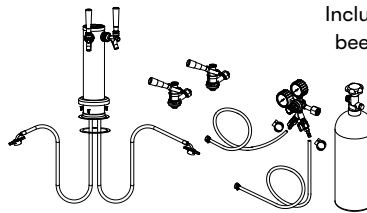

Configuration 3:
Double Tap
PRKFK-02SSC

Configuration 4:
Triple Tap
PRKFK-03SSC

Configuration 5:
No Tap
PRKSHLF-02BG

OUTDOOR

OPTIONAL/INCLUDED ACCESSORIES

INCLUDED ACCESSORY

Built-In Installation Kit

First kegerator with an included built-in install kit to simplify installation under a countertop.

OPTIONAL ACCESSORY

DESCRIPTION

PRKFK-01SSC

Single Tap Kit with CO2 Tank

Includes stainless steel tower, 1 tap, beer line, gas line, regulator, CO2 tank and D-style keg coupler.

PRKFK-02SSC

Double Tap Kit with CO2 Tank

Includes stainless steel tower, 2 taps, 2 beer lines, 2 gas lines, regulator, CO2 tank and 2 D-style keg couplers.

PRKFK-03SSC

Triple Tap Kit with CO2 Tank

Includes stainless steel tower, 3 taps, 3 beer lines, 3 gas lines, regulator, CO2 tank and 3 D-style keg couplers.

OPTIONAL ACCESSORY

DESCRIPTION

PRKRAIL-0124SS

Drink Guardrail, 24in

Stainless steel guardrail that installs to the top of the kegerator when freestanding.

PRKNCK-001

Nitrogen Conversion Kit, Single

Includes single stout faucet with handle and nitrogen regulator. Nitrogen tank and nitrogen coupler not included.