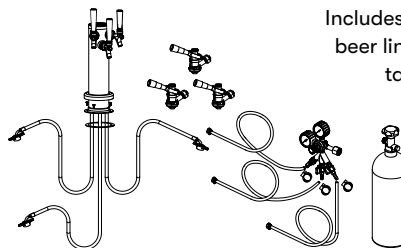

Configuration 3:
Double Tap
PRKFK-02SSC

Configuration 4:
Triple Tap
PRKFK-03SSC

Configuration 5:
No Tap
PRKSHLF-02BG

OUTDOOR

OPTIONAL/INCLUDED ACCESSORIES

INCLUDED ACCESSORY

Built-In Installation Kit

First kegerator with an included built-in install kit to simplify installation under a countertop.

OPTIONAL ACCESSORY

DESCRIPTION

PRKFK-01SSC

Single Tap Kit with CO2 Tank

Includes stainless steel tower, 1 tap, beer line, gas line, regulator, CO2 tank and D-style keg coupler.

PRKFK-02SSC

Double Tap Kit with CO2 Tank

Includes stainless steel tower, 2 taps, 2 beer lines, 2 gas lines, regulator, CO2 tank and 2 D-style keg couplers.

PRKFK-03SSC

Triple Tap Kit with CO2 Tank

Includes stainless steel tower, 3 taps, 3 beer lines, 3 gas lines, regulator, CO2 tank and 3 D-style keg couplers.

OPTIONAL ACCESSORY

DESCRIPTION

PRKRAIL-0124SS

Drink Guardrail, 24in

Stainless steel guardrail that installs to the top of the kegerator when freestanding.

PRKNCK-001

Nitrogen Conversion Kit, Single

Includes single stout faucet with handle and nitrogen regulator. Nitrogen tank and nitrogen coupler not included.