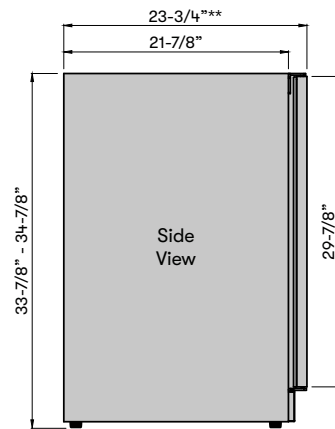

***Depth with 3/4" thick overlay panel