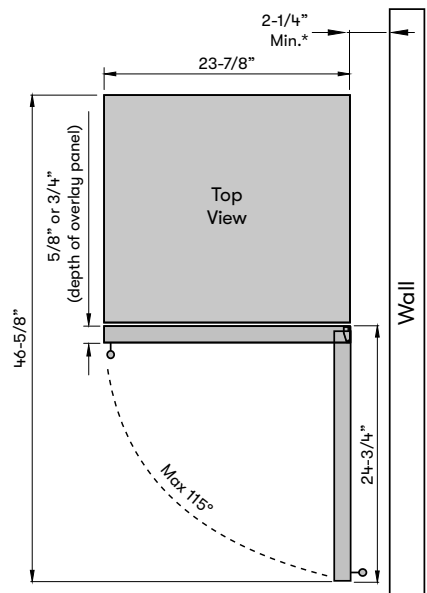

AC POWER 115V, 60Hz at Max. 1.5A

OPTIONAL ACCESSORIES

Contemporary Handle Kit PRHAN-C101 (Stainless Steel)
Contemporary Handle Kit PRHAN-C102 (Brushed Gold)
Contemporary Handle Kit PRHAN-C104 (Matte Black)
Pro Handle Kit PRHAN-C001 (Stainless Steel)
Solid Panel Ready Door** PRPNLC24A
Glass Shelf 50150027

WARRANTY 2 years parts, 2 years labor
5 years compressor

*Depth dimension based on 3/4" thick panel
**Prefer a solid door panel? We've got you covered. Purchase the solid panel ready door, pictured on page 1, for a more integrated installation. See *solid panel ready door spec* for more information.

*When using an optional Zephyr handle