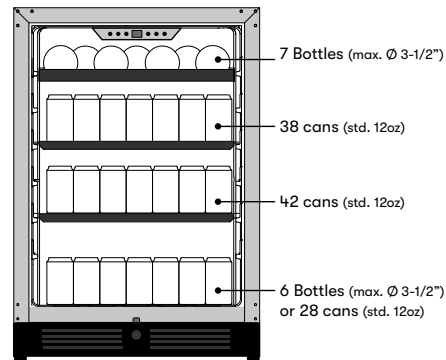

MODEL

Single Zone Beverage Cooler PRB24C01CPG

Size 24"
Dimensions 23-7/8"W x 33-7/8"H x 23-3/4"D*
Weight 110lbs.
Installation Type Compact / Built-in / Freestanding
Refrigerant Type R600a

FEATURES

Capacity 7 bottles (750 ml), 108 12oz cans or 13 bottles (750 ml), 80 12oz cans
Volume 5.6 cu/ft
Temperature Range 34° - 50° F
Sound Level 39 dBA
Door Finish Panel Ready + Glass
Cabinet Finish Black
Interior Finish Black
Field-Reversible Door Yes
Zero-Clearance Door Hinges Yes
Door Glass Dual-pane, Low-e Argon-filled
Shelving - Wood 1 full-extension, black wood rack
Shelving - Beverage 1 adjustable, transparent-gray glass retractable quarter-shelf
Controls 3-Color Electronic Touch
Lighting 3-Color LED Light Strips
 Cloud White, Deep Blue, Amber
Four Light Levels Yes
Panel Ready Yes, 5/8" or 3/4" thickness (panel not included)
Door Open Alarm Yes, after 3 minutes
Door Lock Yes
Sabbath Mode Yes
Air Filtration Yes, w/ carbon filter
PreciseTemp™ Yes
Active Cooling Technology Yes
Vibration Dampening System Yes

WARRANTY 2 years parts, 2 years labor
 5 years compressor

*Depth dimension based on 3/4" thick panel
 **Prefer a solid door panel? We've got you covered. Purchase the solid panel ready door, pictured on page 1, for a more integrated installation. See *solid panel ready door spec* for more information.

*When using an optional Zephyr handle

***Depth with 3/4" thick overlay panel

Transforming the Kitchen through Design, Discovery, and Care

Specifications subject to change, check zephyronline.com for up-to-date information.
 Zephyr | 2277 Harbor Bay Parkway, Alameda, CA 94502 | 888.880.8368