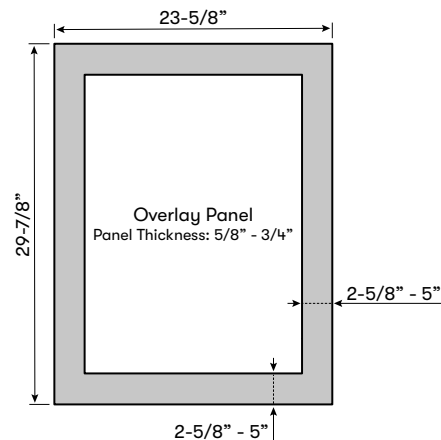

MODEL

Single Zone Beverage Cooler PRB24C01CPG

Size 24"
Dimensions 23-7/8"W x 33-7/8"H x 23-3/4"D*
Weight 110lbs.
Installation Type Compact / Built-in / Freestanding
Refrigerant Type R600a

FEATURES

Capacity 7 bottles (750 ml), 108 12oz cans or 13 bottles (750 ml), 80 12oz cans
Volume 5.6 cu/ft
Temperature Range 34° - 50° F
Sound Level 39 dBA
Door Finish Panel Ready + Glass
Cabinet Finish Black
Interior Finish Black
Field-Reversible Door Yes
Zero-Clearance Door Hinges Yes
Door Glass Dual-pane, Low-e Argon-filled
Shelving - Wood 1 full-extension, black wood rack
Shelving - Beverage 1 adjustable, transparent-gray glass retractable quarter-shelf
Controls 3-Color Electronic Touch
Lighting 3-Color LED Light Strips
 Cloud White, Deep Blue, Amber
Four Light Levels Yes
Panel Ready Yes, 5/8" or 3/4" thickness (panel not included)
Door Open Alarm Yes, after 3 minutes
Door Lock Yes
Sabbath Mode Yes
Air Filtration Yes, w/ carbon filter
PreciseTemp™ Yes
Active Cooling Technology Yes
Vibration Dampening System Yes