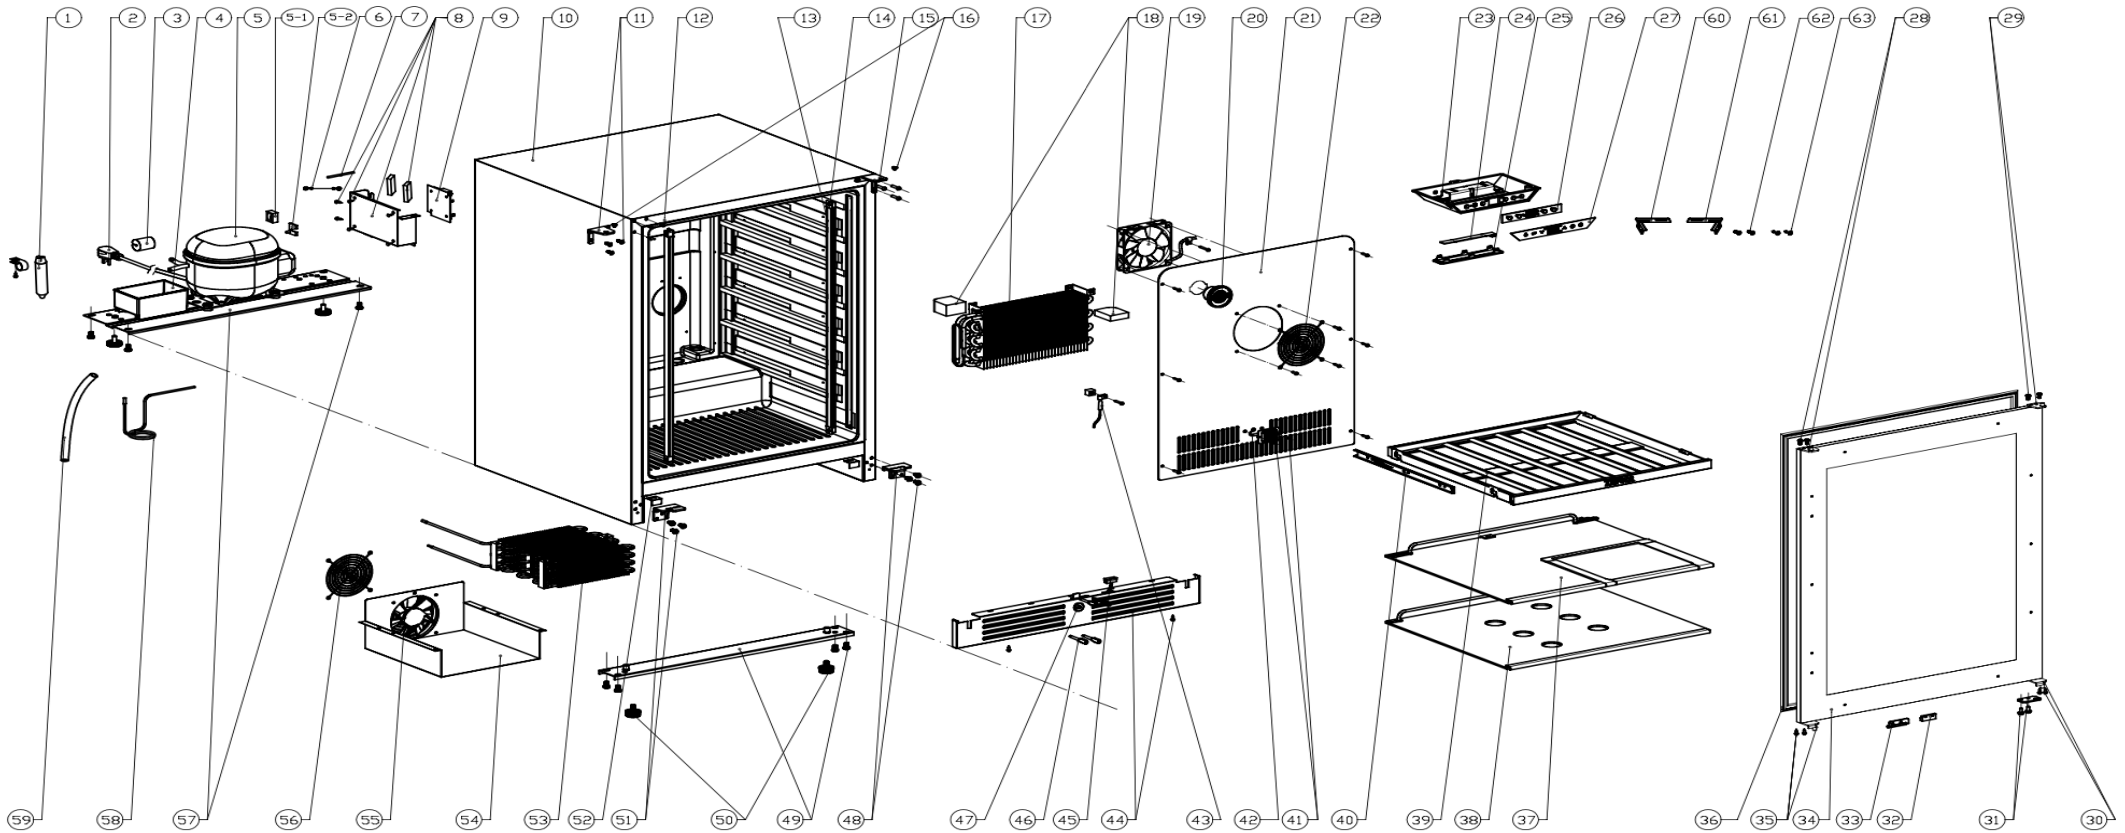

# PRB24C01CPG

Presrv™ Panel Ready Beverage Cooler

# ZEPHYR

**PRB24C01CPG**

<b>Ref #</b>	<b>Part #</b>	<b>Description</b>	<b>Qty.</b>
1	56300003	Dryer Filter	1
2	11030118	Power Cord	1
3	56220051	Anti Vibration Gasket	1
4	56130035	Drip Tray	1
5	12160006	Compressor	1
5-1	11050026	Compressor Starter	1
5-2	11050027	Compressor Relay	1
5-3	12050046	Compressor Capacitor	1
6	11030119	Compressor Ground Wire	1
7	50330010	Sealing Tube	1
8	56200105	Control Board Box	1
8-1	01020073	Screw, Black, ST4*8	2
9	11010169	Main Power Control Board	1
11	54180039	Upper Left Hinge	1
11-1	01020026	Screw, Black, M4*12	3
12	56210116	Decorative Hole Cover	3
13	12010019	Side Light Assembly	2
14	56140022	End Cap	4
14-1	01020075	Screw, ST3*16	4
14-2	01020065	Screw Cover	4
15	54180036	Upper Right Hinge	1
15-1	01020026	Screw, Black, M4*12	3
16	01020042	Screw, Upper Hinge	1
17	54240029	Evaporator	1
18-1	56180022	Foam	1
18-2	56180019	Foam	1
19	12130043	Fan Assembly	1
20	Z0F-C004	Carbon Filter	1
21	54170017	Air Duct Panel	1