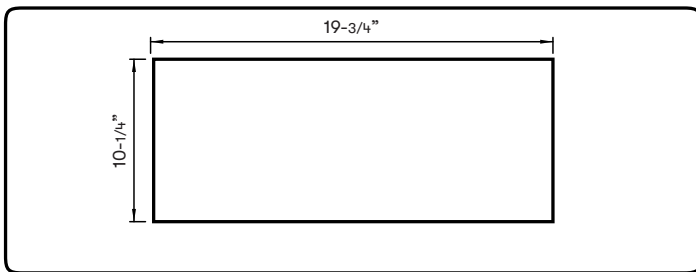

Shown with 30" adjustable depth liner, AK0840AS

Cabinet Bottom Cut-Out Size (W x D): 19-3/4" x 10-1/4"

SIDE

BACK

*Includes a 35" long grounded power cord

MODEL

Stainless Steel	AK8400BS-ES
Size	21" (20-9/16")

BLOWER PERFORMANCE

Blower CFM (Min. - Max.)	190 - 290
Sones (Min. - Max.)	2 - 4.5

FEATURES

Controls	Mechanical Slide
Speed Levels	3
Auto Delay-Off	No
Lighting	LumiLight LED, 7W x2
Dual-Level Lighting	Yes
Filters	Aluminum Mesh x1
Recirculating Option	Yes

DUCT SPECIFICATIONS

Vertical Internal Blower	6" Round
Horizontal Internal Blower	NA
AC POWER	120V, 60Hz at Max. 1A

OPTIONAL ACCESSORIES

30" Liner (17-1/2" - 20-1/2" Depth)	AK0840AS
36" Liner (17-1/2" - 20-1/2" Depth)	AK0846AS