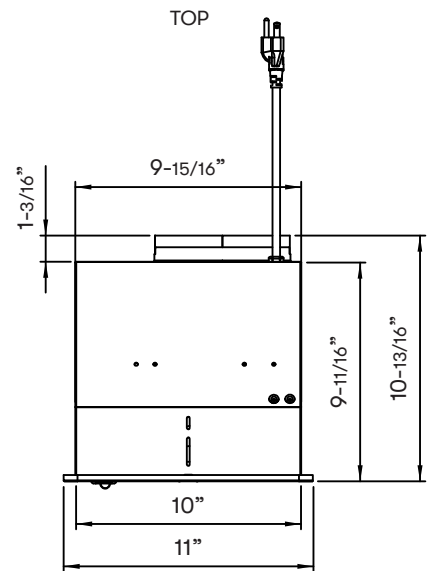

Shown with 30" adjustable depth liner, AK0840AS

Cabinet Bottom Cut-Out Size (W x D): 19-3/4" x 10-1/4"

SIDE

BACK

*Includes a 35" long grounded power cord

MODEL

Stainless Steel	AK8400BS-ES
Size	21" (20-9/16")

BLOWER PERFORMANCE

Blower CFM (Min. - Max.)	190 - 290
Sones (Min. - Max.)	2 - 4.5

FEATURES

Controls	Mechanical Slide
Speed Levels	3
Auto Delay-Off	No
Lighting	LumiLight LED, 7W x2
Dual-Level Lighting	Yes
Filters	Aluminum Mesh x1
Recirculating Option	Yes

DUCT SPECIFICATIONS

Vertical Internal Blower	6" Round
Horizontal Internal Blower	NA
AC POWER	120V, 60Hz at Max. 1A

OPTIONAL ACCESSORIES

30" Liner (17-1/2" - 20-1/2" Depth)	AK0840AS
36" Liner (17-1/2" - 20-1/2" Depth)	AK0846AS

MOUNTING HEIGHT RANGE*

Electrical Cooktop	20" - 36"
Gas Cooktop	24" - 36"

WARRANTY

3 years parts, 1 year labor

*Mounting height refers to distance between top of a 36" tall cooking surface and bottom of hood.