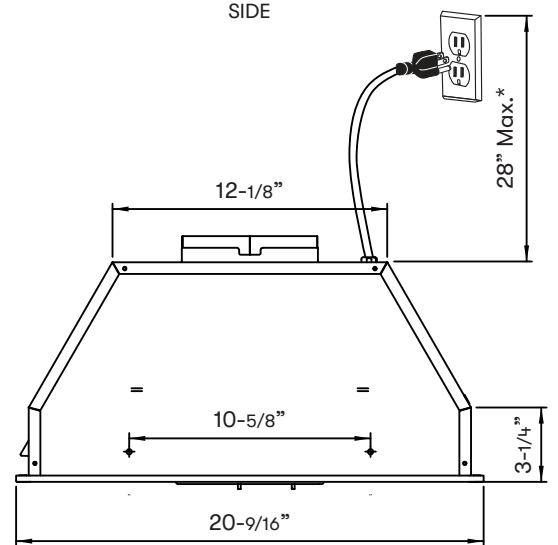

Shown with 30" adjustable depth liner, AK0840AS

Cabinet Bottom Cut-Out Size (W x D): 19-3/4" x 10-1/4"

SIDE

BACK

*Includes a 35" long grounded power cord

MODEL

Stainless Steel	AK8400BS-ES
Size	21" (20-9/16")

BLOWER PERFORMANCE

Blower CFM (Min. - Max.)	190 - 290
Sones (Min. - Max.)	2 - 4.5

FEATURES

Controls	Mechanical Slide
Speed Levels	3
Auto Delay-Off	No
Lighting	LumiLight LED, 7W x2
Dual-Level Lighting	Yes
Filters	Aluminum Mesh x1
Recirculating Option	Yes

DUCT SPECIFICATIONS

Vertical Internal Blower	6" Round
Horizontal Internal Blower	NA
AC POWER	120V, 60Hz at Max. 1A

OPTIONAL ACCESSORIES

30" Liner (17-1/2" - 20-1/2" Depth)	AK0840AS
36" Liner (17-1/2" - 20-1/2" Depth)	AK0846AS