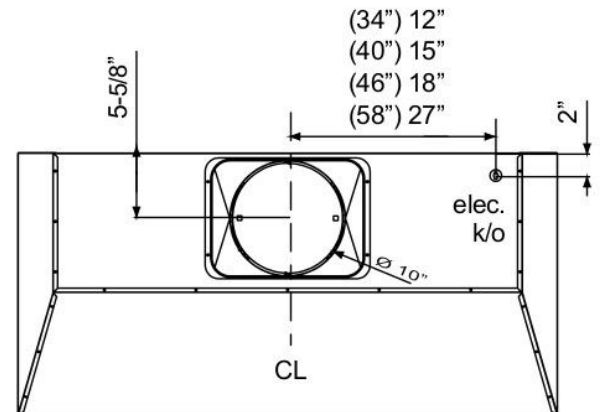

PRO

SPRUCE

OUTDOOR INSERT

ZEPHYR

ZEPHYRONLINE.COM

48" model

FRONT

TOP