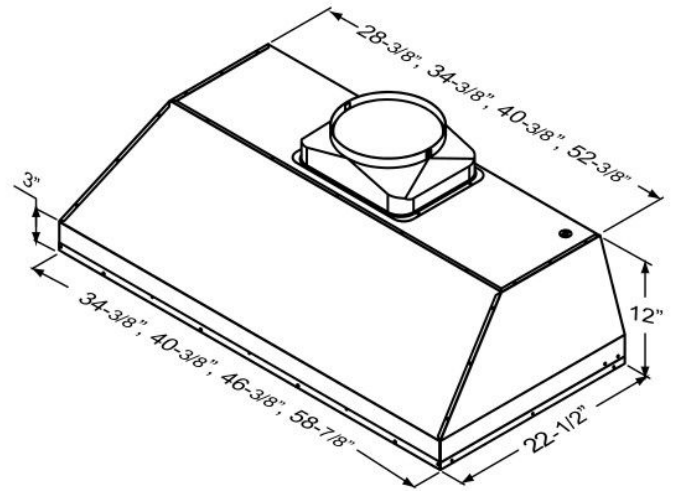

PRO

SPRUCE

OUTDOOR INSERT

ZEPHYR

ZEPHYRONLINE.COM

48" model

FRONT

TOP