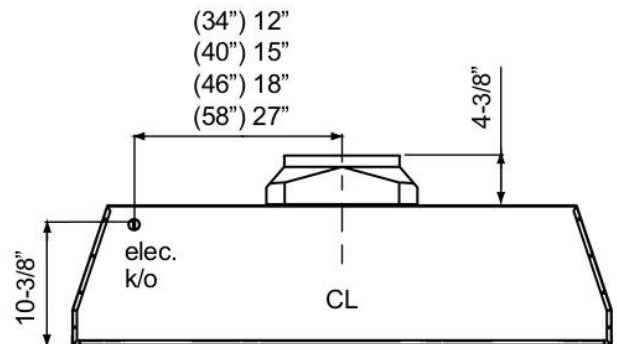

PRO

SPRUCE

OUTDOOR INSERT

ZEPHYR

ZEPHYRONLINE.COM

48" model

FRONT

TOP