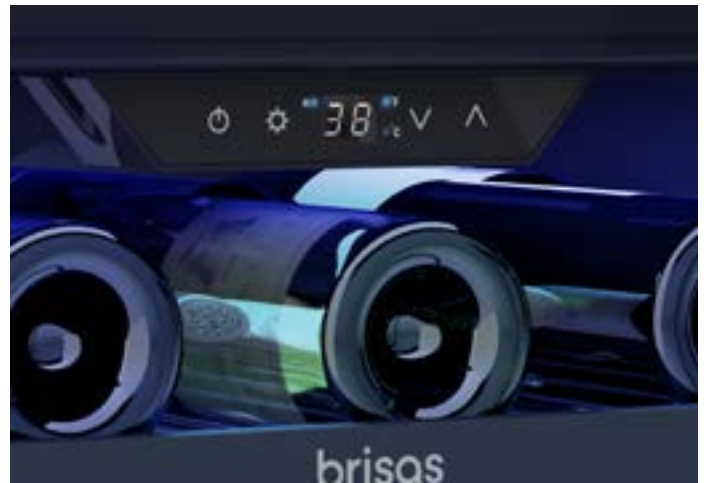

BRISAS SINGLE ZONE BEVERAGE COOLER

brisas
BY ZEPHYR
BRISASBYZEPHYR.COM

Transparent-Gray Glass Shelves

PreciseTemp™

TOP FEATURES

38°

PreciseTemp™
Multiple internal sensors help maintain accurate temperatures

Field-Reversible Door
Comes standard with field-reversible door brackets included

BRISAS SINGLE ZONE BEVERAGE COOLER

brisas
BY ZEPHYR
BRISASBYZEPHYR.COM

MODEL	
Single Zone Beverage Cooler	BBV24C01AG
Size	
Dimensions	24" x 23-7/8"W x 33-7/8"H x 23-1/2"D
Weight	114lbs.
Installation Type	Compact / Built-in / Freestanding
Refrigerant Type	R600a
FEATURES	
Capacity	8 bottles (750 ml), 112 12oz cans
Volume	5.8 cu/ft
Temperature Range	38° - 65° F
Sound Level	40 dBA
Seamed Door Finish	304-grade Stainless + Glass
Cabinet Finish	Black
Interior Finish	Black
Field-Reversible Door	Yes
Zero-Clearance Door Hinge	Yes
Door Glass	Dual-pane
Shelving	1 black wire rack w/ black trim 2 transparent-gray glass shelves
Controls	Electronic Capacitive Touch
Lighting	Blue LED
Door Open Alarm	Yes, after 3 minutes
Sabbath Mode	Yes
Air Filtration	Yes, w/ carbon filter
PreciseTemp™	Yes
Active Cooling Technology	Yes
Vibration Dampening System	Yes
AC POWER	
	115V, 60Hz at Max. 1.0A
OPTIONAL ACCESSORIES	
Adjustable Drink Caddy	PRDC-C03
WARRANTY	
	2 years parts, 5 years compressor 1 year labor