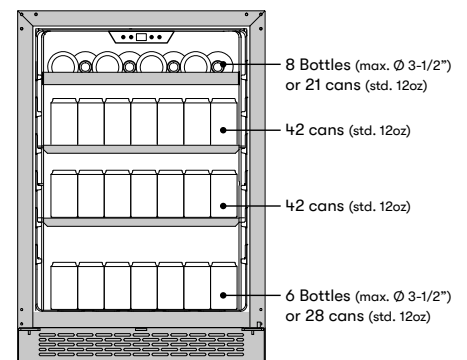

Field-Reversible Door
Comes standard with field-reversible door brackets included

BRISAS SINGLE ZONE BEVERAGE COOLER

brisas
BY ZEPHYR
BRISASBYZEPHYR.COM

MODEL	
Single Zone Beverage Cooler	BBV24C01AG
Size	
Dimensions	24" x 23-7/8"W x 33-7/8"H x 23-1/2"D
Weight	114lbs.
Installation Type	Compact / Built-in / Freestanding
Refrigerant Type	R600a
FEATURES	
Capacity	8 bottles (750 ml), 112 12oz cans
Volume	5.8 cu/ft
Temperature Range	38° - 65° F
Sound Level	40 dBA
Seamed Door Finish	304-grade Stainless + Glass
Cabinet Finish	Black
Interior Finish	Black
Field-Reversible Door	Yes
Zero-Clearance Door Hinge	Yes
Door Glass	Dual-pane
Shelving	1 black wire rack w/ black trim 2 transparent-gray glass shelves
Controls	Electronic Capacitive Touch
Lighting	Blue LED
Door Open Alarm	Yes, after 3 minutes
Sabbath Mode	Yes
Air Filtration	Yes, w/ carbon filter
PreciseTemp™	Yes
Active Cooling Technology	Yes
Vibration Dampening System	Yes
AC POWER	
	115V, 60Hz at Max. 1.0A
OPTIONAL ACCESSORIES	
Adjustable Drink Caddy	PRDC-C03
WARRANTY	
	2 years parts, 5 years compressor 1 year labor