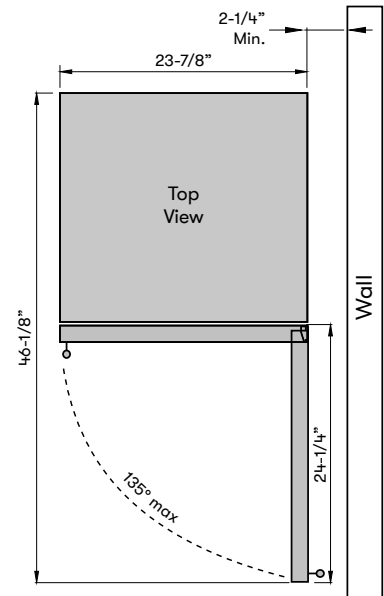

Field-Reversible Door
Comes standard with field-reversible door brackets included

BRISAS SINGLE ZONE BEVERAGE COOLER

brisas
BY ZEPHYR
BRISASBYZEPHYR.COM

MODEL	
Single Zone Beverage Cooler	BBV24C01AG
Size	
Dimensions	24" x 23-7/8"W x 33-7/8"H x 23-1/2"D
Weight	114lbs.
Installation Type	Compact / Built-in / Freestanding
Refrigerant Type	R600a
FEATURES	
Capacity	8 bottles (750 ml), 112 12oz cans
Volume	5.8 cu/ft
Temperature Range	38° - 65° F
Sound Level	40 dBA
Seamed Door Finish	304-grade Stainless + Glass
Cabinet Finish	Black
Interior Finish	Black
Field-Reversible Door	Yes
Zero-Clearance Door Hinge	Yes
Door Glass	Dual-pane
Shelving	1 black wire rack w/ black trim 2 transparent-gray glass shelves
Controls	Electronic Capacitive Touch
Lighting	Blue LED
Door Open Alarm	Yes, after 3 minutes
Sabbath Mode	Yes
Air Filtration	Yes, w/ carbon filter
PreciseTemp™	Yes
Active Cooling Technology	Yes
Vibration Dampening System	Yes
AC POWER	
	115V, 60Hz at Max. 1.0A
OPTIONAL ACCESSORIES	
Adjustable Drink Caddy	PRDC-C03
WARRANTY	
	2 years parts, 5 years compressor 1 year labor