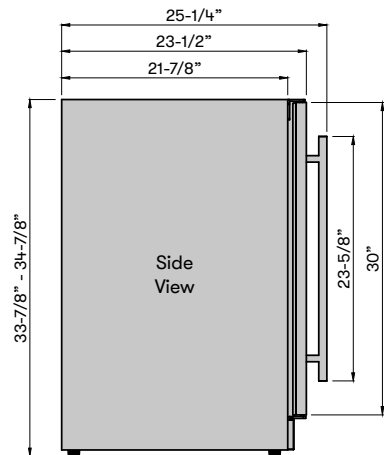

Field-Reversible Door
Comes standard with field-reversible door brackets included

BRISAS SINGLE ZONE BEVERAGE COOLER

brisas
BY ZEPHYR
BRISASBYZEPHYR.COM

MODEL	
Single Zone Beverage Cooler	BBV24C01AG
Size	
Dimensions	24" x 23-7/8"W x 33-7/8"H x 23-1/2"D
Weight	114lbs.
Installation Type	Compact / Built-in / Freestanding
Refrigerant Type	R600a
FEATURES	
Capacity	8 bottles (750 ml), 112 12oz cans
Volume	5.8 cu/ft
Temperature Range	38° - 65° F
Sound Level	40 dBA
Seamed Door Finish	304-grade Stainless + Glass
Cabinet Finish	Black
Interior Finish	Black
Field-Reversible Door	Yes
Zero-Clearance Door Hinge	Yes
Door Glass	Dual-pane
Shelving	1 black wire rack w/ black trim 2 transparent-gray glass shelves
Controls	Electronic Capacitive Touch
Lighting	Blue LED
Door Open Alarm	Yes, after 3 minutes
Sabbath Mode	Yes
Air Filtration	Yes, w/ carbon filter
PreciseTemp™	Yes
Active Cooling Technology	Yes
Vibration Dampening System	Yes
AC POWER	
	115V, 60Hz at Max. 1.0A
OPTIONAL ACCESSORIES	
Adjustable Drink Caddy	PRDC-C03
WARRANTY	
	2 years parts, 5 years compressor 1 year labor