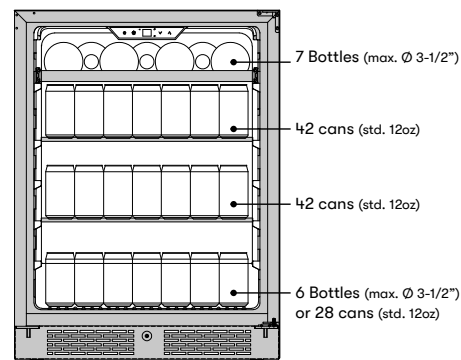

MODEL

Single Zone Beverage Cooler PRB24C01AS-ADA

Size 24"
Dimensions 23-7/8"W x 31-5/8"H x 23-1/8"D
Weight 107lbs.
Installation Type Compact / Built-in / Freestanding
Refrigerant Type R600a

FEATURES

Capacity 7 bottles (750 ml), 112 12oz cans
Volume 5.11 cu/ft
Temperature Range 34° - 50° F
Sound Level 40 dBA
Door Finish 304-grade Stainless Steel
Cabinet Finish Black
Interior Finish Black
Field-Reversible Door Yes
Zero-Clearance Door Hinges Yes
Shelving - Wood 1 full-extension, black wood rack w/ stainless trim
Shelving - Beverage 2 adjustable, transparent-gray glass shelves w/ airflow openings
Controls Electronic Capacitive Touch
Lighting 3-Color LED
Cloud White, Deep Blue, Amber
Door Open Alarm Yes, after 3 minutes
Door Lock Yes
Sabbath Mode Yes
Air Filtration Yes, w/ carbon filter
PreciseTemp™ Yes
Active Cooling Technology Yes
Vibration Dampening System Yes

AC POWER 115V, 60Hz at Max. 1.5A

OPTIONAL ACCESSORIES

Contemporary Handle PRHAN-C102 (Brushed Gold)
Contemporary Handle PRHAN-C104 (Matte Black)
Pro Handle PRHAN-C001 (Stainless Steel)
Pro Handle PRHAN-C003 (Brushed Gold)
Pro Handle PRHAN-C004 (Matte Black)
Glass Shelf 50150015
Adjustable Drink Caddy PRDC-C03

WARRANTY RESIDENTIAL 2 years parts, 2 years labor
5 years compressor

Transforming the Kitchen through Design, Discovery, and Care

Specifications subject to change, check zephyronline.com for up-to-date information.
Zephyr | 2277 Harbor Bay Parkway, Alameda, CA 94502 | 888.880.8368