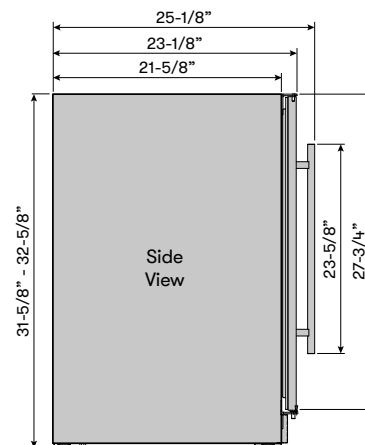

MODEL

Single Zone Beverage Cooler PRB24C01AS-ADA

Size 24"
Dimensions 23-7/8"W x 31-5/8"H x 23-1/8"D
Weight 107lbs.
Installation Type Compact / Built-in / Freestanding
Refrigerant Type R600a

FEATURES

Capacity 7 bottles (750 ml), 112 12oz cans
Volume 5.11 cu/ft
Temperature Range 34° - 50° F
Sound Level 40 dBA
Door Finish 304-grade Stainless Steel
Cabinet Finish Black
Interior Finish Black
Field-Reversible Door Yes
Zero-Clearance Door Hinges Yes
Shelving - Wood 1 full-extension, black wood rack w/ stainless trim
Shelving - Beverage 2 adjustable, transparent-gray glass shelves w/ airflow openings
Controls Electronic Capacitive Touch
Lighting 3-Color LED
Cloud White, Deep Blue, Amber
Door Open Alarm Yes, after 3 minutes
Door Lock Yes
Sabbath Mode Yes
Air Filtration Yes, w/ carbon filter
PreciseTemp™ Yes
Active Cooling Technology Yes
Vibration Dampening System Yes

AC POWER 115V, 60Hz at Max. 1.5A

OPTIONAL ACCESSORIES

Contemporary Handle PRHAN-C102 (Brushed Gold)
Contemporary Handle PRHAN-C104 (Matte Black)
Pro Handle PRHAN-C001 (Stainless Steel)
Pro Handle PRHAN-C003 (Brushed Gold)
Pro Handle PRHAN-C004 (Matte Black)
Glass Shelf 50150015
Adjustable Drink Caddy PRDC-C03

WARRANTY RESIDENTIAL 2 years parts, 2 years labor
5 years compressor

Transforming the Kitchen through Design, Discovery, and Care

Specifications subject to change, check zephyronline.com for up-to-date information.
Zephyr | 2277 Harbor Bay Parkway, Alameda, CA 94502 | 888.880.8368