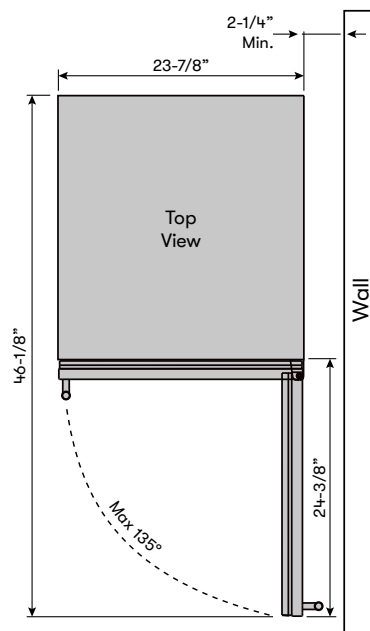

MODEL

Single Zone Beverage Cooler PRB24C01AS-ADA

Size 24"
Dimensions 23-7/8"W x 31-5/8"H x 23-1/8"D
Weight 107lbs.
Installation Type Compact / Built-in / Freestanding
Refrigerant Type R600a

FEATURES

Capacity 7 bottles (750 ml), 112 12oz cans
Volume 5.11 cu/ft
Temperature Range 34° - 50° F
Sound Level 40 dBA
Door Finish 304-grade Stainless Steel
Cabinet Finish Black
Interior Finish Black
Field-Reversible Door Yes
Zero-Clearance Door Hinges Yes
Shelving - Wood 1 full-extension, black wood rack w/ stainless trim
Shelving - Beverage 2 adjustable, transparent-gray glass shelves w/ airflow openings
Controls Electronic Capacitive Touch
Lighting 3-Color LED
Cloud White, Deep Blue, Amber
Door Open Alarm Yes, after 3 minutes
Door Lock Yes
Sabbath Mode Yes
Air Filtration Yes, w/ carbon filter
PreciseTemp™ Yes
Active Cooling Technology Yes
Vibration Dampening System Yes

AC POWER 115V, 60Hz at Max. 1.5A

OPTIONAL ACCESSORIES

Contemporary Handle PRHAN-C102 (Brushed Gold)
Contemporary Handle PRHAN-C104 (Matte Black)
Pro Handle PRHAN-C001 (Stainless Steel)
Pro Handle PRHAN-C003 (Brushed Gold)
Pro Handle PRHAN-C004 (Matte Black)
Glass Shelf 50150015
Adjustable Drink Caddy PRDC-C03

WARRANTY RESIDENTIAL 2 years parts, 2 years labor
5 years compressor

Transforming the Kitchen through Design, Discovery, and Care

Specifications subject to change, check zephyronline.com for up-to-date information.
Zephyr | 2277 Harbor Bay Parkway, Alameda, CA 94502 | 888.880.8368