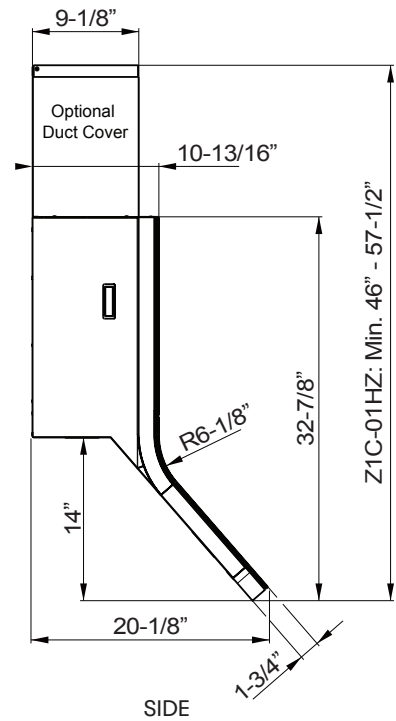

DESIGNER

HORIZON

WALL

ZEPHYR

ZEPHYRONLINE.COM

SIDE