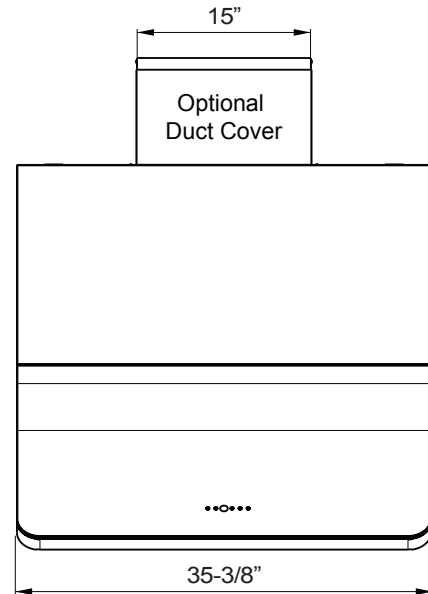

DESIGNER

HORIZON

WALL

ZEPHYR

ZEPHYRONLINE.COM

FRONT

SIDE

MODEL

Matte Black	DHZ-M90AMBX
Matte White	DHZ-M90AMWX
Size	90cm (35-3/8")

BLOWER PERFORMANCE

Internal Blower (CBI-290C)*	200-290 CFM, 1.4-3 sones
Internal Blower (CBI-390A)*	200-390 CFM, 1.4-5 sones
Internal Blower (CBI-600A)*	240-600 CFM, 1.8-6 sones
In-Line Blower (PBN-1000A)*	500-1,000 CFM, sones NA
External Blower (CBE-1000)*	500-1,000 CFM, sones NA