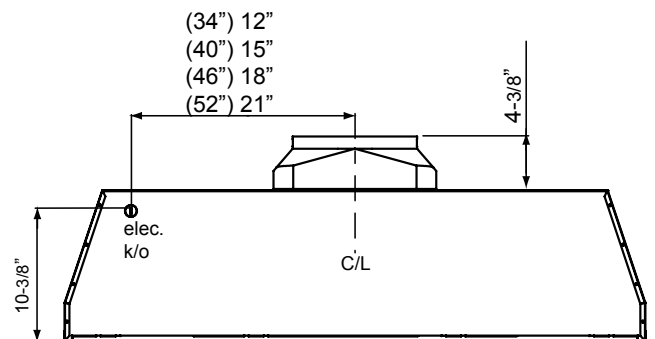

Includes Wireless Remote Control

3/4 VIEW

TOP

BACK

MODEL	AK9334BS	AK9340BS	AK9346BS	AK9352BS
Stainless Steel Size	36" (34-3/8" x 22-1/2")	42" (40-3/8" x 22-1/2")	48" (46-3/8" x 22-1/2")	54" (52-3/8" x 22-1/2")
<b>BLOWER PERFORMANCE</b>				
Blower CFM (Min. - Max.)	450 - 1,200	450 - 1,200	450 - 1,200	450 - 1,200
Sones (Min. - Max.)	3.5 - 9	3.5 - 9	3.5 - 9	3.5 - 9
ACT 590 CFM (Min. - Max.)	350 - 590	350 - 590	350 - 590	350 - 590
ACT 590 Sones (Min. - Max.)	3.3 - 6	3.3 - 6	3.3 - 6	3.3 - 6
ACT 390 CFM (Min. - Max.)	350 - 390	350 - 390	350 - 390	350 - 390
ACT 390 Sones (Min. - Max.)	3.3 - 4	3.3 - 4	3.3 - 4	3.3 - 4
<b>FEATURES</b>				
ACT™ Technology	Yes	Yes	Yes	Yes
Controls	Electronic Touch	Electronic Touch	Electronic Touch	Electronic Touch
Speed Levels	6*	6*	6*	6*
Auto Delay-Off	Yes	Yes	Yes	Yes
CleanAir Function	Yes	Yes	Yes	Yes
Lighting	LumiLight LED, 6W x4	LumiLight LED, 6W x4	LumiLight LED, 6W x4	LumiLight LED, 6W x4
Dual-Level Lighting	Yes	Yes	Yes	Yes
Filters	Pro Baffle x2	Pro Baffle x2	Pro Baffle x3	Pro Baffle x3
Grease Collection Tray	Yes	Yes	Yes	Yes
Wireless Remote Control	Yes	Yes	Yes	Yes
Recirculating Option	No	No	No	No
ADA Compliant	Yes	Yes	Yes	Yes
<b>DUCT SPECIFICATIONS</b>				
Vertical Internal Blower	10" Round	10" Round	10" Round	10" Round
Horizontal Internal Blower	NA	NA	NA	NA
AC POWER	120V, 60Hz at Max. 7A	120V, 60Hz at Max. 7A	120V, 60Hz at Max. 7A	120V, 60Hz at Max. 7A
<b>OPTIONAL ACCESSORIES</b>				
Make-Up Air Kit	MUA010A	MUA010A	MUA010A	MUA010A
<b>MOUNTING HEIGHT RANGE**</b>				
	26" - 36"	26" - 36"	26" - 36"	26" - 36"
<b>WARRANTY</b>				
	3 years parts, 1 year labor	3 years parts, 1 year labor	3 years parts, 1 year labor	3 years parts, 1 year labor