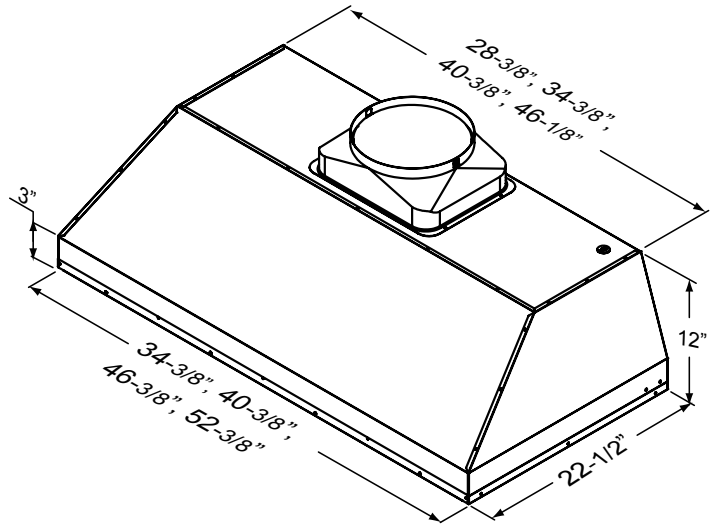

Includes Wireless Remote Control

3/4 VIEW

TOP

BACK

MODEL	AK9334BS	AK9340BS	AK9346BS	AK9352BS
Stainless Steel Size	36" (34-3/8" x 22-1/2")	42" (40-3/8" x 22-1/2")	48" (46-3/8" x 22-1/2")	54" (52-3/8" x 22-1/2")
<b>BLOWER PERFORMANCE</b>				
Blower CFM (Min. - Max.)	450 - 1,200	450 - 1,200	450 - 1,200	450 - 1,200
Sones (Min. - Max.)	3.5 - 9	3.5 - 9	3.5 - 9	3.5 - 9
ACT 590 CFM (Min. - Max.)	350 - 590	350 - 590	350 - 590	350 - 590
ACT 590 Sones (Min. - Max.)	3.3 - 6	3.3 - 6	3.3 - 6	3.3 - 6
ACT 390 CFM (Min. - Max.)	350 - 390	350 - 390	350 - 390	350 - 390
ACT 390 Sones (Min. - Max.)	3.3 - 4	3.3 - 4	3.3 - 4	3.3 - 4
<b>FEATURES</b>				
ACT™ Technology	Yes	Yes	Yes	Yes
Controls	Electronic Touch	Electronic Touch	Electronic Touch	Electronic Touch
Speed Levels	6*	6*	6*	6*
Auto Delay-Off	Yes	Yes	Yes	Yes
CleanAir Function	Yes	Yes	Yes	Yes
Lighting	LumiLight LED, 6W x4	LumiLight LED, 6W x4	LumiLight LED, 6W x4	LumiLight LED, 6W x4
Dual-Level Lighting	Yes	Yes	Yes	Yes
Filters	Pro Baffle x2	Pro Baffle x2	Pro Baffle x3	Pro Baffle x3
Grease Collection Tray	Yes	Yes	Yes	Yes
Wireless Remote Control	Yes	Yes	Yes	Yes
Recirculating Option	No	No	No	No
ADA Compliant	Yes	Yes	Yes	Yes
<b>DUCT SPECIFICATIONS</b>				
Vertical Internal Blower	10" Round	10" Round	10" Round	10" Round
Horizontal Internal Blower	NA	NA	NA	NA
AC POWER	120V, 60Hz at Max. 7A	120V, 60Hz at Max. 7A	120V, 60Hz at Max. 7A	120V, 60Hz at Max. 7A
<b>OPTIONAL ACCESSORIES</b>				
Make-Up Air Kit	MUA010A	MUA010A	MUA010A	MUA010A
<b>MOUNTING HEIGHT RANGE**</b>				
	26" - 36"	26" - 36"	26" - 36"	26" - 36"
<b>WARRANTY</b>				
	3 years parts, 1 year labor	3 years parts, 1 year labor	3 years parts, 1 year labor	3 years parts, 1 year labor