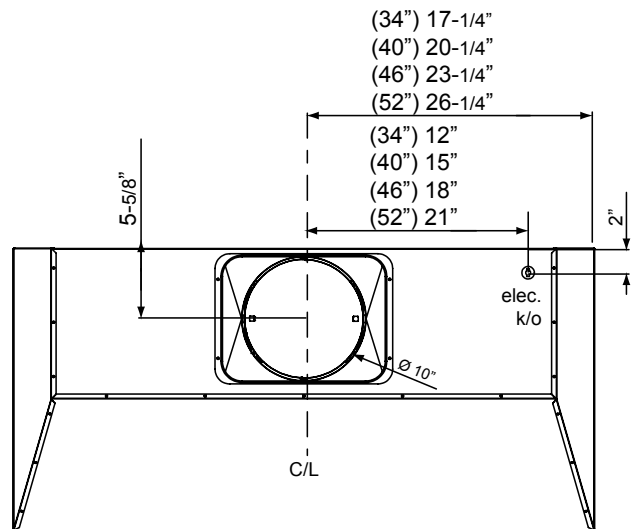

Includes Wireless Remote Control

3/4 VIEW

TOP

BACK

MODEL	AK9334BS	AK9340BS	AK9346BS	AK9352BS
Stainless Steel Size	36" (34-3/8" x 22-1/2")	42" (40-3/8" x 22-1/2")	48" (46-3/8" x 22-1/2")	54" (52-3/8" x 22-1/2")
<b>BLOWER PERFORMANCE</b>				
Blower CFM (Min. - Max.)	450 - 1,200	450 - 1,200	450 - 1,200	450 - 1,200
Sones (Min. - Max.)	3.5 - 9	3.5 - 9	3.5 - 9	3.5 - 9
ACT 590 CFM (Min. - Max.)	350 - 590	350 - 590	350 - 590	350 - 590
ACT 590 Sones (Min. - Max.)	3.3 - 6	3.3 - 6	3.3 - 6	3.3 - 6
ACT 390 CFM (Min. - Max.)	350 - 390	350 - 390	350 - 390	350 - 390
ACT 390 Sones (Min. - Max.)	3.3 - 4	3.3 - 4	3.3 - 4	3.3 - 4
<b>FEATURES</b>				
ACT™ Technology	Yes	Yes	Yes	Yes
Controls	Electronic Touch	Electronic Touch	Electronic Touch	Electronic Touch
Speed Levels	6*	6*	6*	6*
Auto Delay-Off	Yes	Yes	Yes	Yes
CleanAir Function	Yes	Yes	Yes	Yes
Lighting	LumiLight LED, 6W x4	LumiLight LED, 6W x4	LumiLight LED, 6W x4	LumiLight LED, 6W x4
Dual-Level Lighting	Yes	Yes	Yes	Yes
Filters	Pro Baffle x2	Pro Baffle x2	Pro Baffle x3	Pro Baffle x3
Grease Collection Tray	Yes	Yes	Yes	Yes
Wireless Remote Control	Yes	Yes	Yes	Yes
Recirculating Option	No	No	No	No
ADA Compliant	Yes	Yes	Yes	Yes
<b>DUCT SPECIFICATIONS</b>				
Vertical Internal Blower	10" Round	10" Round	10" Round	10" Round
Horizontal Internal Blower	NA	NA	NA	NA
AC POWER	120V, 60Hz at Max. 7A	120V, 60Hz at Max. 7A	120V, 60Hz at Max. 7A	120V, 60Hz at Max. 7A
<b>OPTIONAL ACCESSORIES</b>				
Make-Up Air Kit	MUA010A	MUA010A	MUA010A	MUA010A
<b>MOUNTING HEIGHT RANGE**</b>				
	26" - 36"	26" - 36"	26" - 36"	26" - 36"
<b>WARRANTY</b>				
	3 years parts, 1 year labor	3 years parts, 1 year labor	3 years parts, 1 year labor	3 years parts, 1 year labor