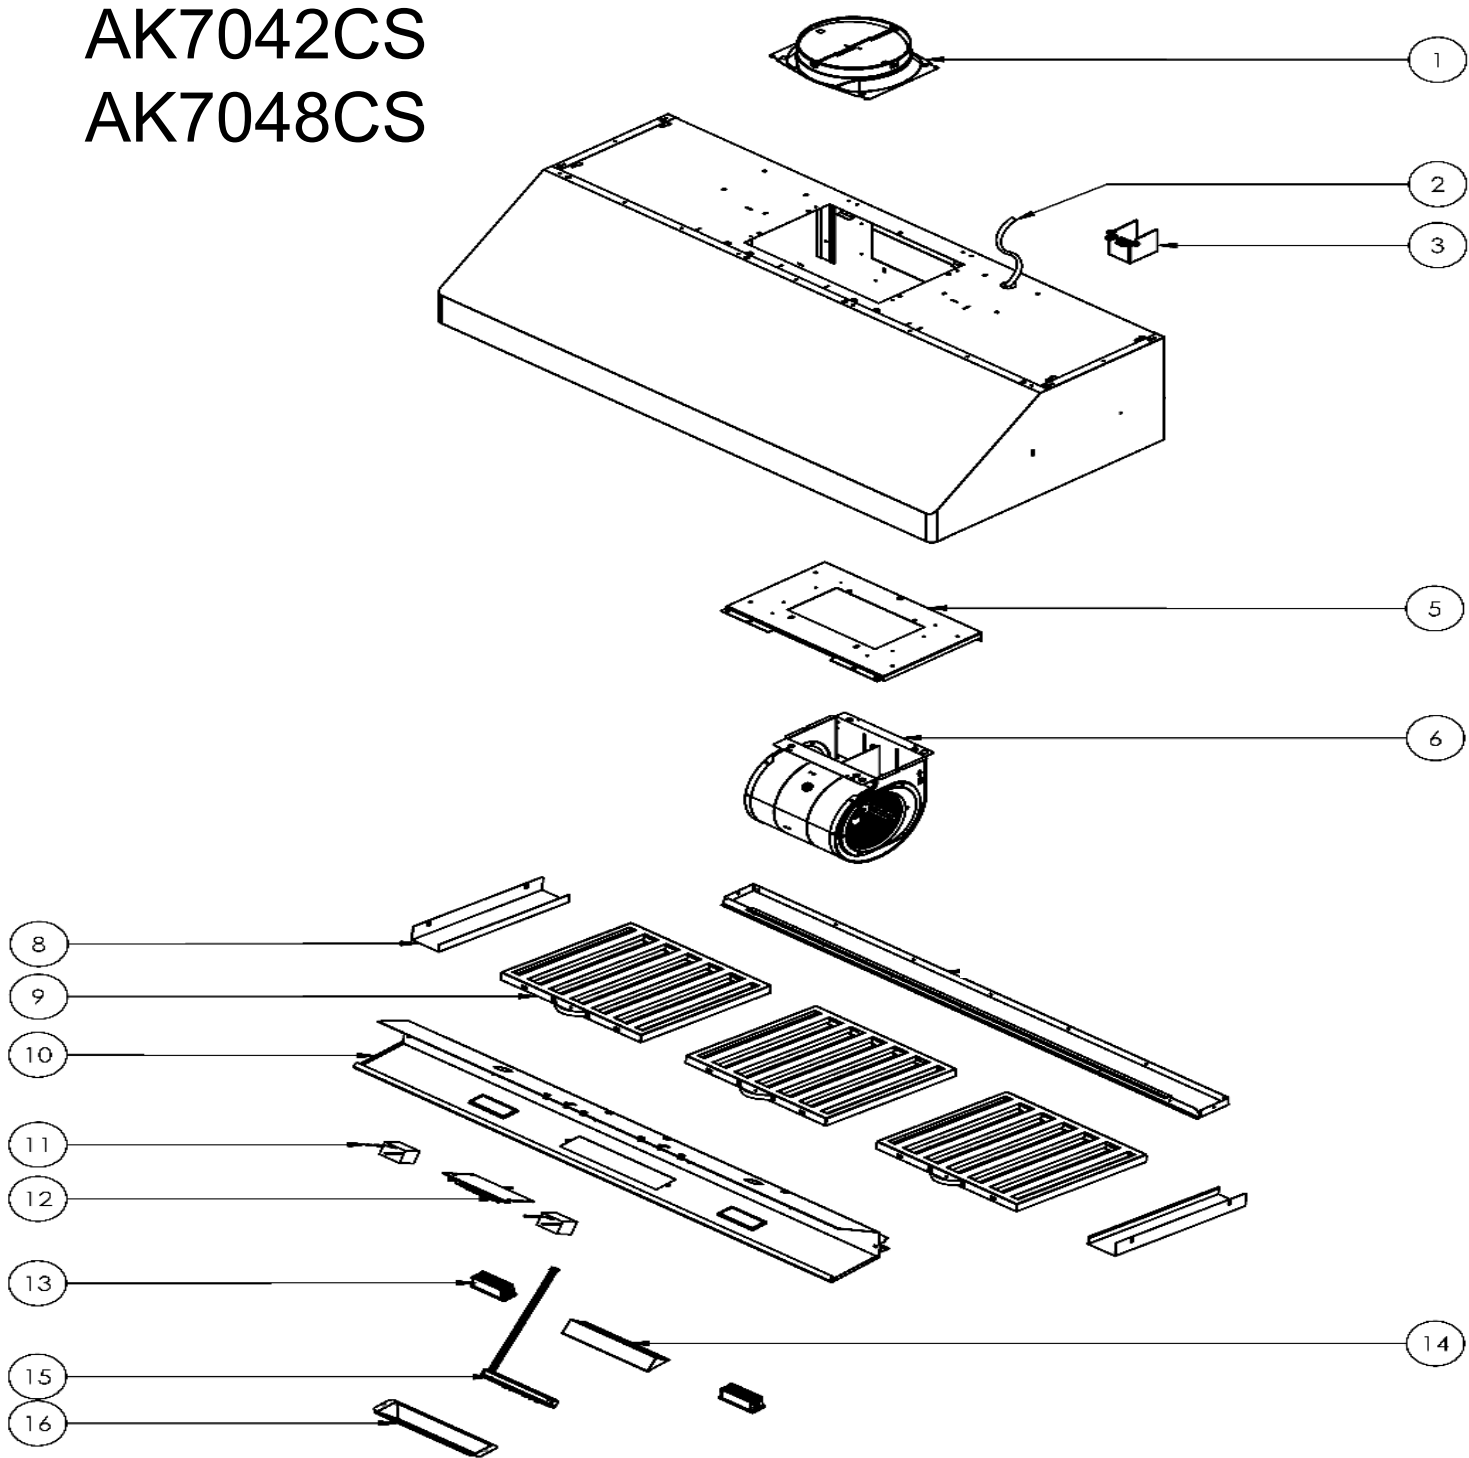

AK7000CS  
AK7036CS  
AK7042CS  
AK7048CS

**AK7000CS, AK7036CS, AK7042CS, AK7048CS**

<b>Ref #</b>	<b>Part #</b>	<b>Description</b>	<b>Qty.</b>
<b>1</b>	54050078	Collar, 8in Round w/Damper	1
<b>2</b>	11030140	Electrical Cord	1
<b>3</b>	54200011	Electrical Junction Box	1
<b>5</b>	54190041	Single Internal Blower Plate	1
<b>6</b>	12120070	Blower	1
<b>8</b>	50120175	Side Panel, AK7000CS	2
<b>8</b>	50120176	Side Panel, AK7036CS	2
<b>8</b>	50120177	Side Panel, AK7042CS	2
<b>8</b>	50120178	Side Panel, AK7048CS	2
<b>9</b>	50210039	Pro Baffle Filter (48" x 3)	2
<b>10</b>	50110290	Light Panel, AK7000CS	1
<b>10</b>	50110291	Light Panel, AK7036CS	1
<b>10</b>	50110292	Light Panel, AK7042CS	1
<b>10</b>	50110293	Light Panel, AK7048CS	1
<b>11</b>	12050028	Capacitor	1
<b>12</b>	11010121	Main Control Board, AK7000CS	1
<b>12</b>	11010122	Main Control Board, 36", 42", 48"	1
<b>13</b>	Z0B0048	LumiLight LED, 6W, DC	2
<b>14</b>	54140301	Switch Holding Bracket	1
<b>15</b>	11000145	Switch Assembly	1
<b>16</b>	52170055	Switch Cover Plate	1
<b>17</b>	05000150	Hardware Packet	1