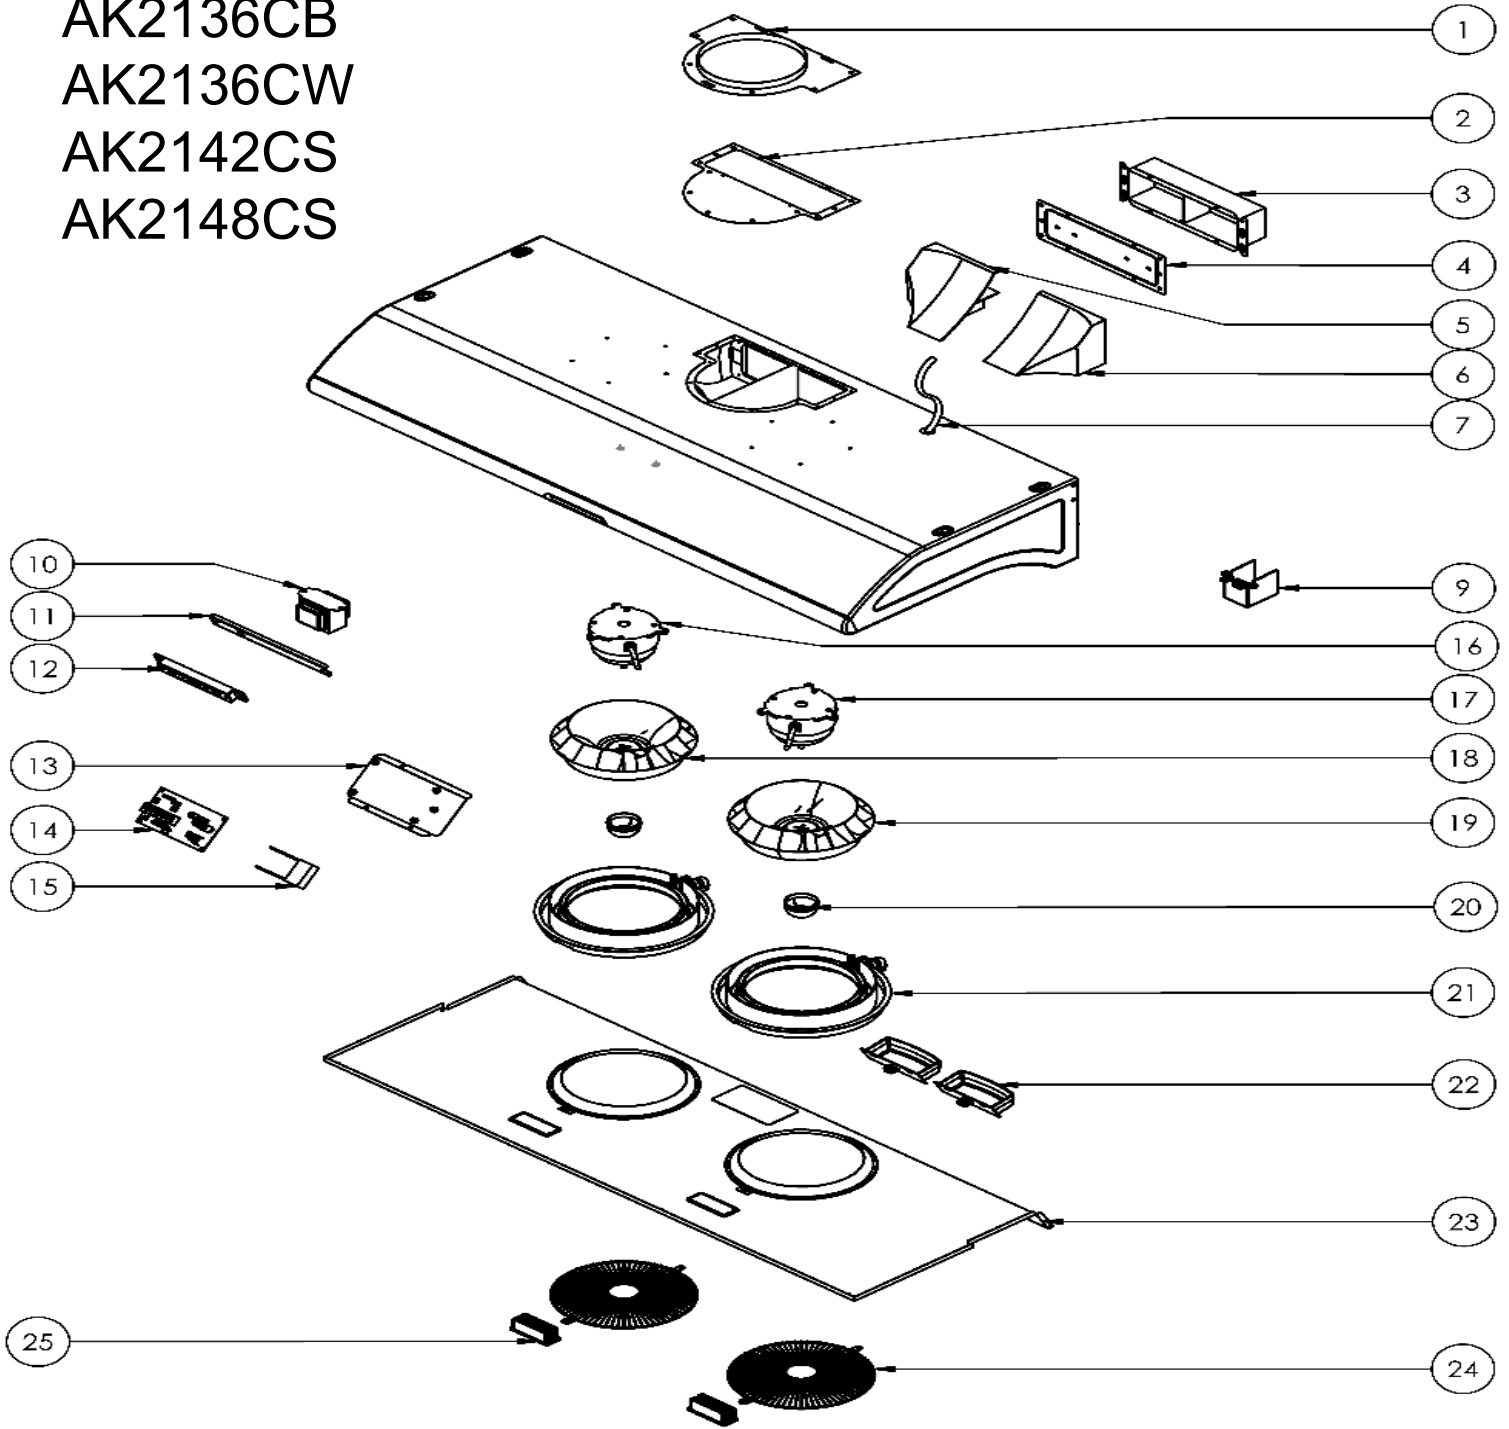

AK2100CS
AK2100CB
AK2100CW
AK2136CS
AK2136CB
AK2136CW
AK2142CS
AK2148CS

Ref #	Part #	Description	Qty.
1	54050065	7" Round Transition Adaptor w/ Collar	1
2	54050034	Rectangular Transition Adaptor	1
3	54050010	Rectangular Collar	1
4	52170081	Rectangular Cover Plate	1
5	56090020	Air Diverter Block, Left	1
6	56090021	Air Diverter Block, Right	1
7	11030015	Power Cord	1
9	54200011	Electrical Junction Box	1
10	12110022	Transformer	1
11	54140188	Switch Holding Bracket	1
12	11000144	Switch Assembly	1
13	54140296	Control Board Holding Bracket	1
14	11010120	Control Board	1
15	12050013	Capacitor	1
16	12120024	Motor, Left	1
17	12120026	Motor, Right	1
18	54250014	Blower Wheel, Left	1
19	54250015	Blower Wheel, Right	1
20	56140010	Blower Wheel Cap, Black	2
20	56140011	Blower Wheel Cap, White	2
21	56130025	Residue Pan	2
22	56160003	Residue Cup	2
23	50130152	Bottom Panel, AK2100CS	1
23	50130153	Bottom Panel, AK2100CB	1
23	50130154	Bottom Panel, AK2100CW	1
23	50130155	Bottom Panel, AK2136CS	1
23	50130156	Bottom Panel, AK2136CB	1
23	50130157	Bottom Panel, AK2136CW	1
23	50130158	Bottom Panel, AK2142CS	1
23	50130159	Bottom Panel, AK2148CS	1
24	50220024	Safety Grill, Stainless Steel	2
24	50220025	Safety Grill, Black	2
24	50220026	Safety Grill, White	2
25	Z0B0047	LumiLight LED, 6W, DC	2
26	05000148	Hardware Packet	1