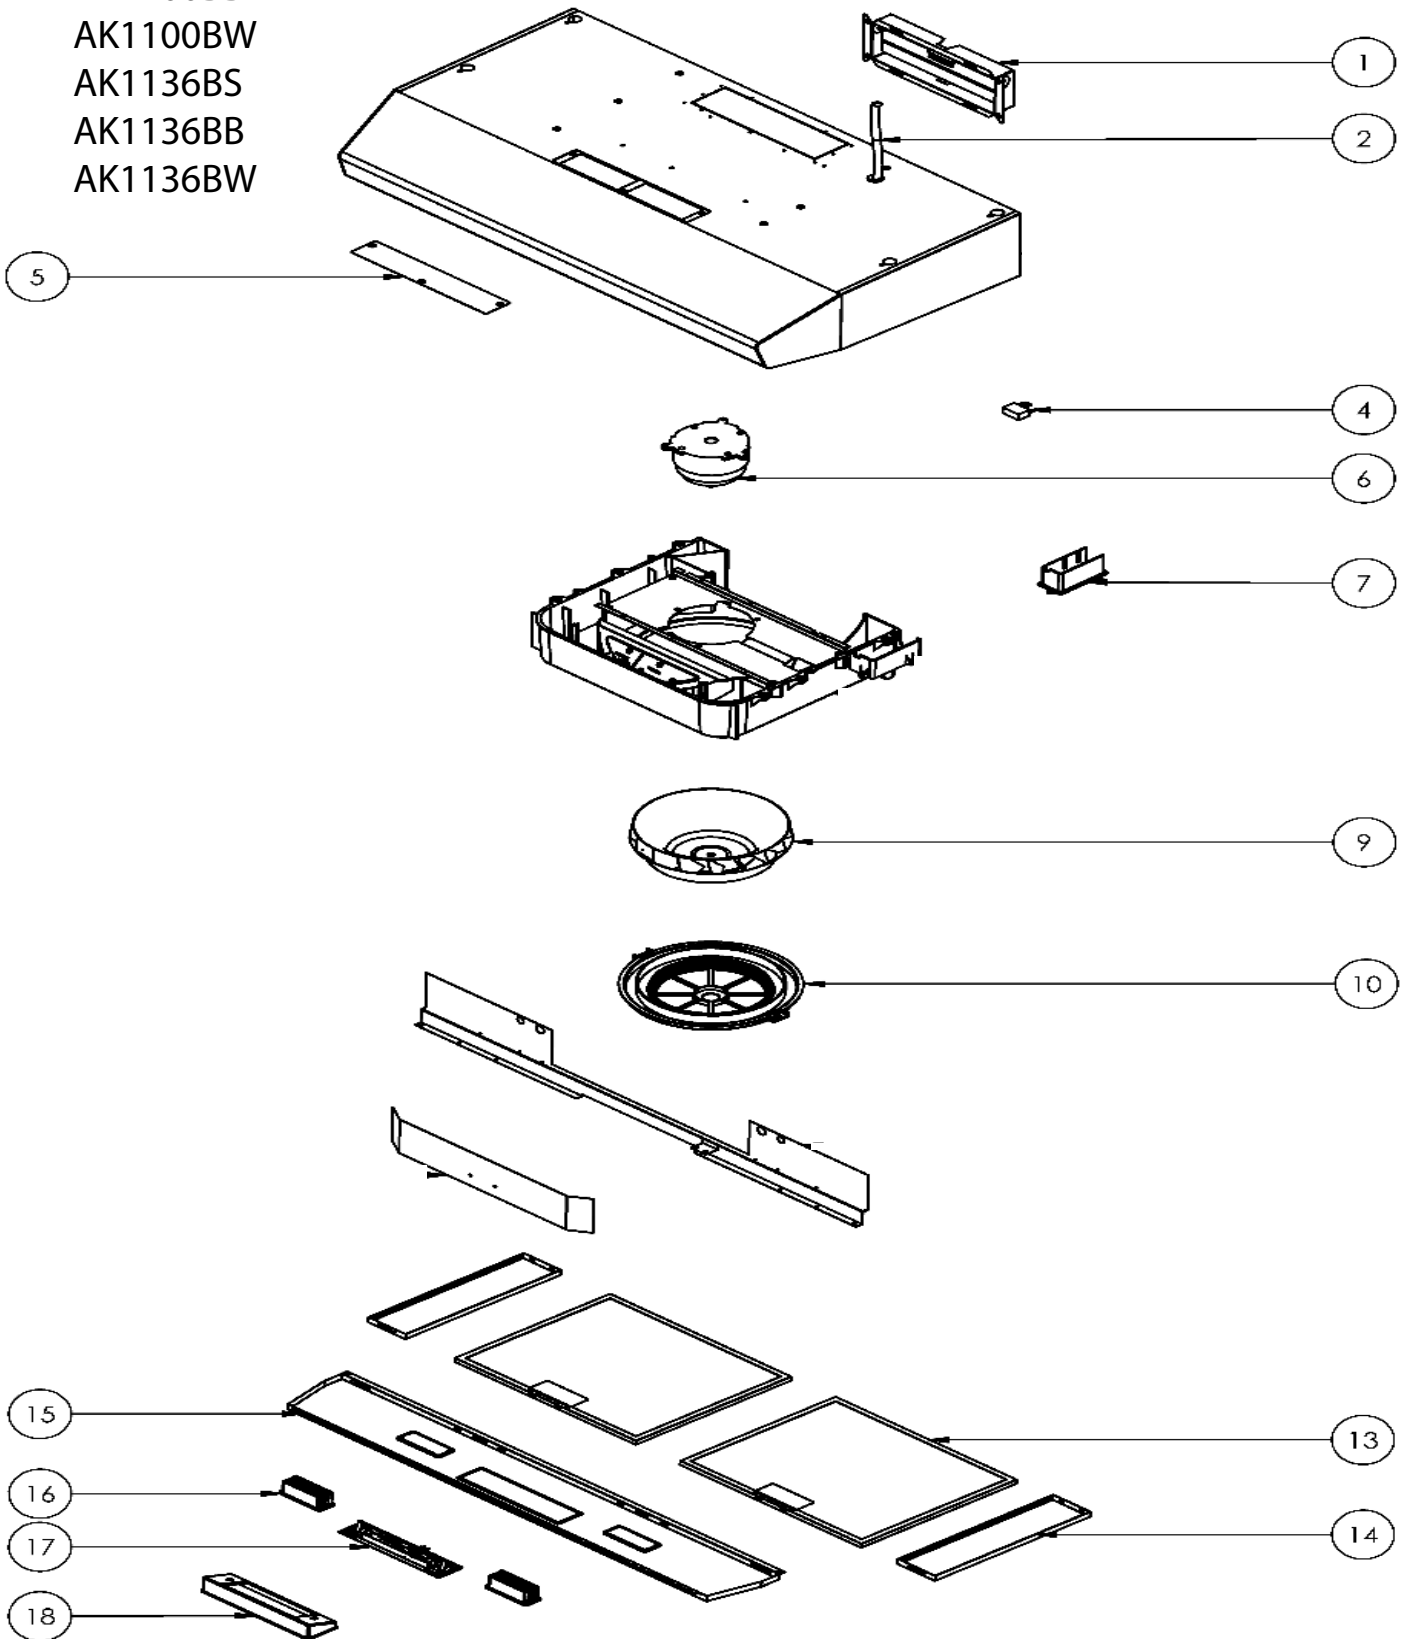

AK1124BS
AK1124BW
AK1100BS
AK1100BB
AK1100BW
AK1136BS
AK1136BB
AK1136BW

Ref #	Part #	Description	Qty.
1	54060011	Rectangular Collar w/Damper	1
2	11030015	Electrical Cord	1
4	12050012	Capacitor	1
5	50140059	Recirculating Cover Panel, Stainless Steel	1
5	50140060	Recirculating Cover Panel, Black	1
5	50140061	Recirculating Cover Panel, White	1
6	12120088	Motor	1
7	54200003	Electrical Junction Box	1
9	54250017	Blower Wheel	1
10	50220010	Residue Pan	1
13	50200013	Aluminum Mesh Filter, 24"	2
13	50200012	Aluminum Mesh Filter, 30" & 36"	2
14	50120023	Side Panel, AK1136BS	2
14	50120024	Side Panel, AK1136BB	2
14	50120025	Side Panel, AK1136BW	2
15	50110268	Light Panel, AK1124BS	1
15	50110269	Light Panel, AK1124BW	1
15	50110270	Light Panel, AK1100BS	1
15	50110289	Light Panel, AK1100BB	1
15	50110271	Light Panel, AK1100BW	1
15	50110272	Light Panel, AK1136BS	1
15	50110273	Light Panel, AK1136BW	1
15	50110274	Light Panel, AK1136BB	1
16	Z0B0049	LumiLight LED, 6W, AC	2
17	11000146	Switch Assembly, Black	1
17	11000147	Switch Assembly, White	1
18	56200022	Switch Housing	1
19	05000037	Hardware Packet	1