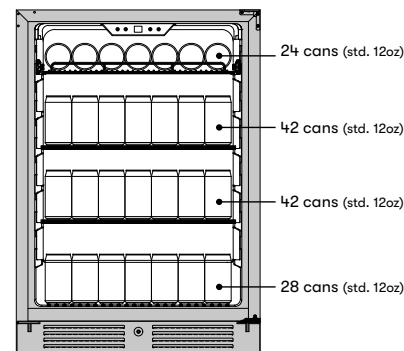

FEATURES

Capacity 136 12oz cans
Volume 5.6 cu/ft
Temperature Range 34° - 50° F
Ambient Temperature Range 50° - 115° F
Sound Level 39 dBA
Door Finish 304-grade Stainless Steel
Cabinet Finish 304-grade Stainless Steel
Interior Finish Black
Field-Reversible Door Yes
Zero-Clearance Door Hinges Yes
Shelving - Wire 1 full-extension, black wire rack
Shelving - Beverage 2 adjustable, transparent-gray glass shelves
Controls Electronic Capacitive Touch
LED Lighting Cloud White
Door Open Alarm Yes, after 3 minutes
Door Lock Yes
Sabbath Mode Yes
Air Filtration Yes, w/ carbon filter
PreciseTemp™ Yes
Active Cooling Technology Yes
Vibration Dampening System Yes

AC POWER 115V, 60Hz at Max. 1.5A

OPTIONAL ACCESSORIES

Contemporary Handle PRHAN-C101 (Stainless Steel)
Contemporary Handle PRHAN-C102 (Brushed Gold)
Contemporary Handle PRHAN-C104 (Matte Black)
Pro Handle PRHAN-C003 (Brushed Gold)
Pro Handle PRHAN-C004 (Matte Black)
Casters (3-3/8" Height) PRCAS-C001 (set of 4)
Solid Panel Ready Door with Kickplate* PRPNLC24AKIT
Glass Shelf 50150025
Adjustable Drink Caddy PRDC-C03

WARRANTY 2 years parts, 2 years labor
5 years compressor

*Prefer a solid door panel? We've got you covered. Purchase the solid panel ready door, pictured on page 1, for a more integrated installation. See solid panel ready door spec for more information.

Transforming the Kitchen through Design, Discovery, and Care

Specifications subject to change, check zephyronline.com for up-to-date information.
Zephyr | 2277 Harbor Bay Parkway, Alameda, CA 94502 | 888.880.8368