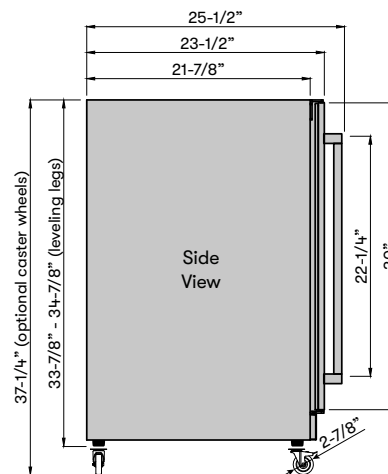

FEATURES

Capacity 136 12oz cans
Volume 5.6 cu/ft
Temperature Range 34° - 50° F
Ambient Temperature Range 50° - 115° F
Sound Level 39 dBA
Door Finish 304-grade Stainless Steel
Cabinet Finish 304-grade Stainless Steel
Interior Finish Black
Field-Reversible Door Yes
Zero-Clearance Door Hinges Yes
Shelving - Wire 1 full-extension, black wire rack
Shelving - Beverage 2 adjustable, transparent-gray glass shelves
Controls Electronic Capacitive Touch
LED Lighting Cloud White
Door Open Alarm Yes, after 3 minutes
Door Lock Yes
Sabbath Mode Yes
Air Filtration Yes, w/ carbon filter
PreciseTemp™ Yes
Active Cooling Technology Yes
Vibration Dampening System Yes

AC POWER 115V, 60Hz at Max. 1.5A

OPTIONAL ACCESSORIES

Contemporary Handle PRHAN-C101 (Stainless Steel)
Contemporary Handle PRHAN-C102 (Brushed Gold)
Contemporary Handle PRHAN-C104 (Matte Black)
Pro Handle PRHAN-C003 (Brushed Gold)
Pro Handle PRHAN-C004 (Matte Black)
Casters (3-3/8" Height) PRCAS-C001 (set of 4)
Solid Panel Ready Door with Kickplate* PRPNLC24AKIT
Glass Shelf 50150025
Adjustable Drink Caddy PRDC-C03

WARRANTY 2 years parts, 2 years labor
5 years compressor

*Prefer a solid door panel? We've got you covered. Purchase the solid panel ready door, pictured on page 1, for a more integrated installation. See solid panel ready door spec for more information.

Transforming the Kitchen through Design, Discovery, and Care

Specifications subject to change, check zephyronline.com for up-to-date information.
Zephyr | 2277 Harbor Bay Parkway, Alameda, CA 94502 | 888.880.8368