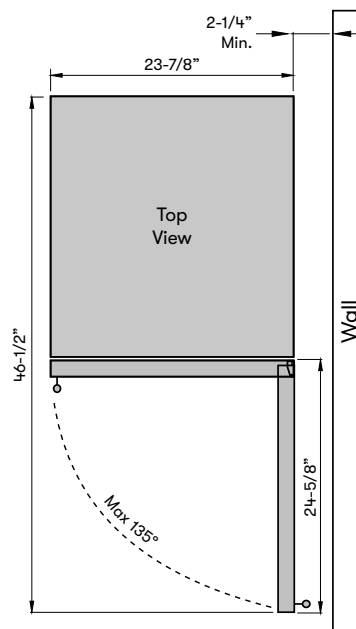

FEATURES

Capacity 136 12oz cans
Volume 5.6 cu/ft
Temperature Range 34° - 50° F
Ambient Temperature Range 50° - 115° F
Sound Level 39 dBA
Door Finish 304-grade Stainless Steel
Cabinet Finish 304-grade Stainless Steel
Interior Finish Black
Field-Reversible Door Yes
Zero-Clearance Door Hinges Yes
Shelving - Wire 1 full-extension, black wire rack
Shelving - Beverage 2 adjustable, transparent-gray glass shelves
Controls Electronic Capacitive Touch
LED Lighting Cloud White
Door Open Alarm Yes, after 3 minutes
Door Lock Yes
Sabbath Mode Yes
Air Filtration Yes, w/ carbon filter
PreciseTemp™ Yes
Active Cooling Technology Yes
Vibration Dampening System Yes

AC POWER 115V, 60Hz at Max. 1.5A

OPTIONAL ACCESSORIES

Contemporary Handle PRHAN-C101 (Stainless Steel)
Contemporary Handle PRHAN-C102 (Brushed Gold)
Contemporary Handle PRHAN-C104 (Matte Black)
Pro Handle PRHAN-C003 (Brushed Gold)
Pro Handle PRHAN-C004 (Matte Black)
Casters (3-3/8" Height) PRCAS-C001 (set of 4)
Solid Panel Ready Door with Kickplate* PRPNLC24AKIT
Glass Shelf 50150025
Adjustable Drink Caddy PRDC-C03

WARRANTY 2 years parts, 2 years labor
5 years compressor

*Prefer a solid door panel? We've got you covered. Purchase the solid panel ready door, pictured on page 1, for a more integrated installation. See solid panel ready door spec for more information.

Transforming the Kitchen through Design, Discovery, and Care

Specifications subject to change, check zephyronline.com for up-to-date information.
Zephyr | 2277 Harbor Bay Parkway, Alameda, CA 94502 | 888.880.8368