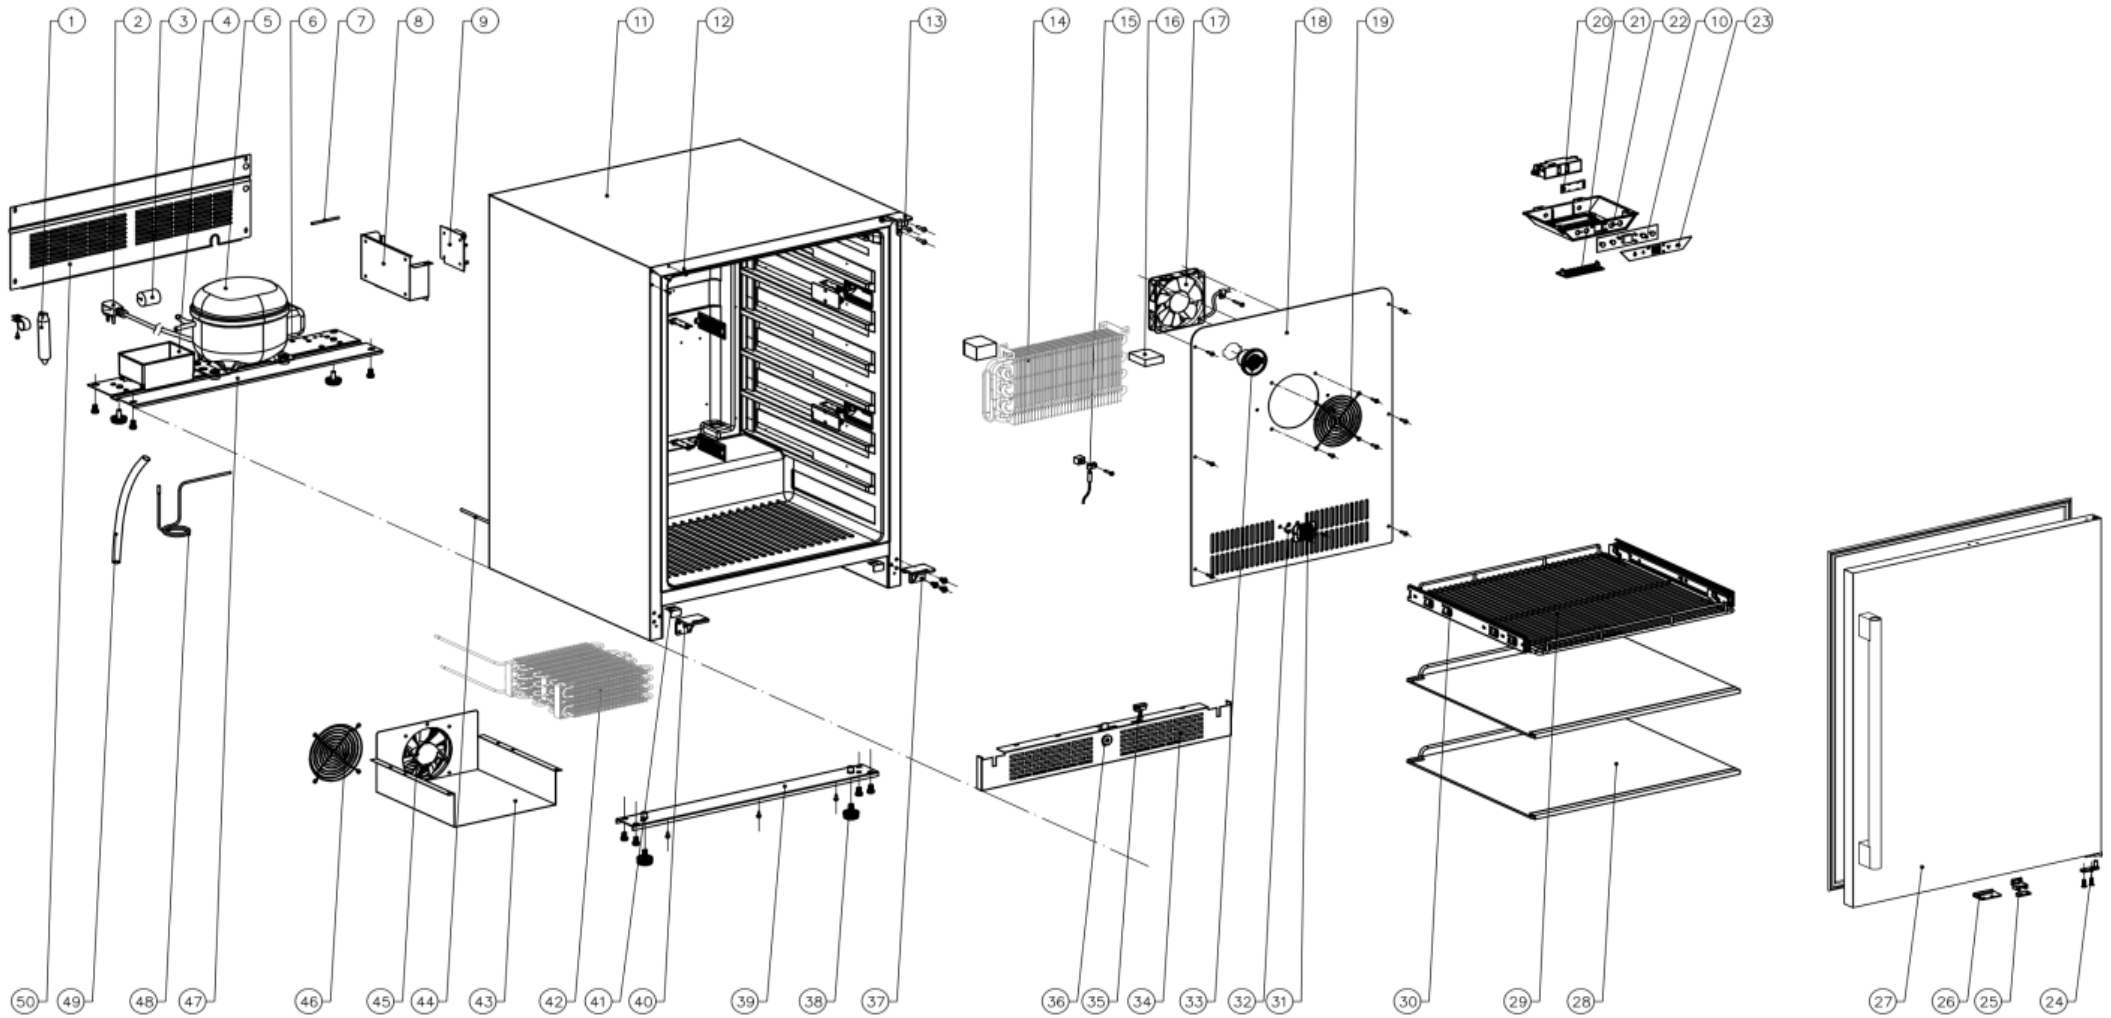

PRB24C01AS-OD

Presrv™ Outdoor Single Zone Beverage Cooler

ZEPHYR

PRB24C01AS-OD

Ref #	Part #	Description	Qty.
1	56300003	Dryer Filter	1
2	11030137	Power Cord	1
3	56220035	Anti Vibration Gasket	1
4	56130035	Drip Tray	1
5	12160006	Compressor	1
6	11030119	Compressor Ground Wire	1
7	50330010	Sealing Tube	1
8	56200108	Main PCB Box	1
9	11010119	Main Power Control Board	1
10	11010110	Display Control Board	1
12	56210093	Decorative Hole Cover	3
13	54180032	Upper Right Hinge	1
14	54240001	Evaporator	1
15	11050007	Sensor	1
16	56180015	Evaporator Foam	1
17	12130032	Fan	1
18	54170017	Air Duct Board	1
19	54210017	Fan Cover	1
20	12010012	LED Light Board	5
21	52150014	LED Light Cover	5
22	56200110	Electrical Box	1
23	52050023	Display Panel	1
24	54190062	Door Axis Plate	1
25	54220014	Door Magnet	1
26	50180005	Door Locking Hook	1
27	50230014	Door	1
27	56220047	Door Gasket	1
27	50280008	Door Handle	1
28	50150025	Glass Shelf	1

29	50150033	Sliding Wire Shelf Assembly	1
30	50320040	Shelf Slider Set	1
31	54210014	Sensor Cover	1
32	11050008	Sensor	1
33	Z0F-C004	Charcoal Filter	1
34	50260012	Kick Plate	1
35	11040032	Magnetic Switch	1
36	50180006	Door Lock	1
37	54180033	Lower Right Hinge	1
38	50350008	Leveling Leg	4
39	54140284	Cabinet Support Bracket	1
40	54180034	Lower Left Hinge	1
41	54140289	Cabinet Bracket	2
42	54270001	Condensor	1
43	54210015	Condensor Cover	1
44	50330011	Capillary Tube	1
45	12130032	Fan	1
46	54210016	Fan Cover	1
47	54190058	Compressor Support Plate	1
48	50330020	Connecting Pipe	1
49	50330026	Exhaust Water Pipe	1
50	56210094	Compressor Cover	1
51	54180035	Upper Left Hinge	1
52	52050024	Zephyr Metal Logo	1
53	81010012	Logo Position Template	1