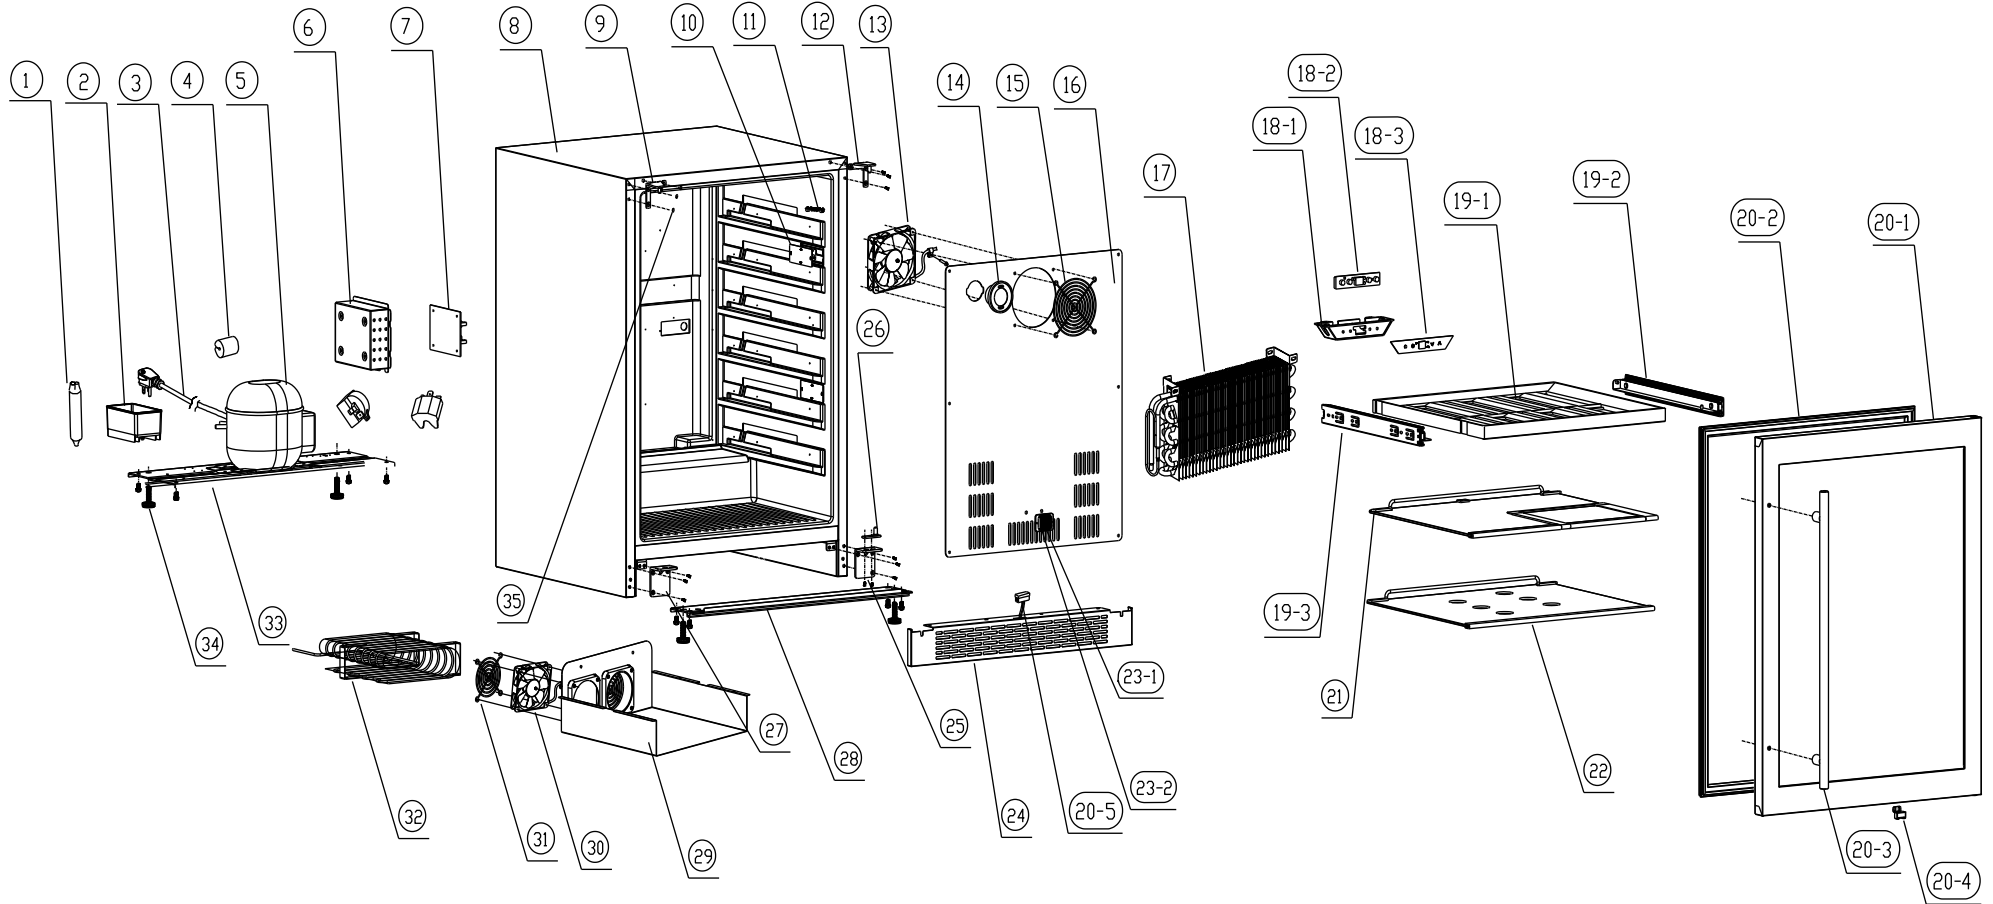

PRB24C01BG

Presrv™ Single Zone Beverage Cooler

ZEPHYR

PRB24C01BG

Ref #	Part #	Description	Qty.
1	56030007	Dryer Filter	1
2	56130037	Drip Tray	1
3	11030135	Power Cord	1
4	56220042	Anti-Vibration Gasket	1
5-1	12160005	Compressor	1
5-2	11050016	Compressor Relay	1
5-3	11050017	Compressor Starter	1
6	56200102	Main PCB Box	1
7	11010104	Main Power Control Board	1
9	54180012	Upper Left Hinge	1
10	52150013	LED Light Cover	5
11	12010010	Tri Color LED Light	5
12	54180013	Upper Right Hinge	1
13	12130036	Fan	1
14	Z0F-C004	Carbon Filter	1
15	54210021	Fan Cover	1
16	50140167	Rear Internal Panel	1
17	54240009	Evaporator	1
18-1	56200103	Display Box	1
18-2	11010105	Display Control Board	1
18-3	52050018	Display Cover	1
19-1	56200103	Wooden Shelf w/Stainless Trim (7 Bottle)	1
19-2	50320050	Sliding Rail, Right	1
19-3	50320051	Sliding Rail, Left	1
20-1	50230008	Door	1
20-2	56220043	Door Gasket	1
20-3	50280006	Door Handle	1
20-4	54220010	Magnet	1

20-5	11040031	Magnet Switch	1
21	50150015	Glass Shelf w/Trim	1
22	50150016	Retractable Glass Shelf w/Trim	1
23-1	11050018	Sensor	2
23-2	54210022	Sensor Cover	1
24	50260006	Kick Panel	1
25	54180014	Lower Right Hinge	1
26	54190055	Door Axis Plate	1
27	54180015	Lower Left Hinge	1
28	54140272	Cabinet Bracket	1
29	56210087	Condensor Cover	1
30	12130037	Fan	2
31	54210023	Fan Cover	2
32	54270003	Condensor	1
33	54140273	Compressor Bracket	1
34	50350006	Leveling Leg	4
35	56210088	Decorative Hole Cover	3