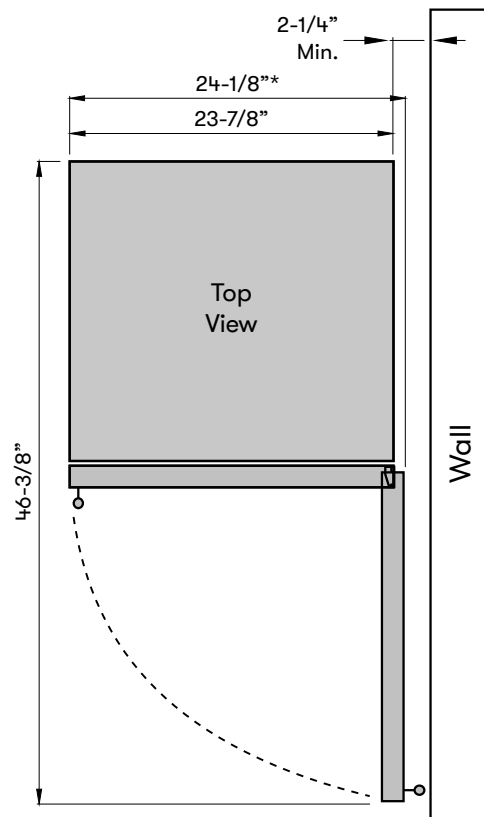

MODEL	
Single Zone Wine Cooler	PRW24C01AG
Size	
Dimensions	24" x 23.9"W x 34.5"H x 23.7"D
Weight	123lbs.
Installation Type	Built-in / Freestanding
Refrigerant Type	R600a

FEATURES	
Capacity	5+ bottles (750 ml)
Volume	5.5 cu/ft
Temperature Range	40° - 65° F
Door Finish	304-grade Stainless + Glass
Cabinet Finish	Black
Interior Finish	Black
Field-Reversible Door	Yes
Door Glass	Dual-pane, Low-e Argon-filled*
Shelving	6 full-extension, black wood racks w/ stainless trim
Controls	Electronic Capacitive Touch
Lighting	3-Color LED Cloud White, Deep Blue, Amber
Door Open Alarm	Yes, after 3 minutes
Air Filtration	Yes, w/ carbon filter
PreciseTemp™	Yes
Active Cooling Technology	Yes
Vibration Dampening System	Yes

AC POWER	115V, 60Hz at Max. 1.5A

OPTIONAL ACCESSORIES	
Pro Handle Kit	PRHAN-C001

WARRANTY	2 years parts, 5 years compressor 1 year labor

*For flush-mount cabinet installations