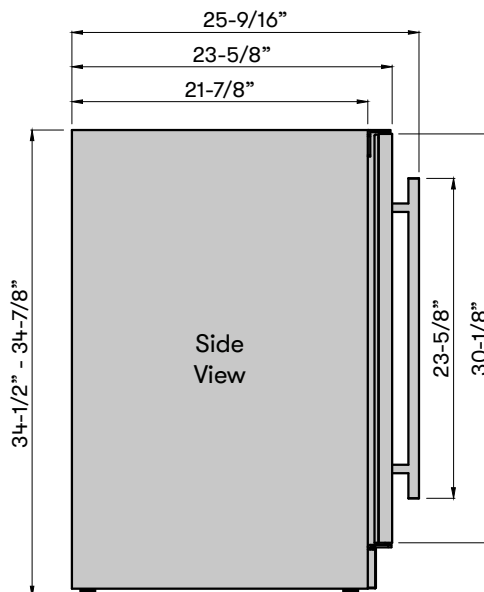

*Dual-pane, argon-filled glass improves insulation to minimize heat exchange and increases soundproofing characteristics. The Low-e coating helps minimize the amount of UV and infrared light that passes through the glass door.

Transforming the Kitchen through Design, Discovery, and Care

Specifications subject to change, check zephyronline.com for up-to-date information.
Zephyr | 2277 Harbor Bay Parkway, Alameda, CA 94502 | 888.880.8368

JUL18.0301