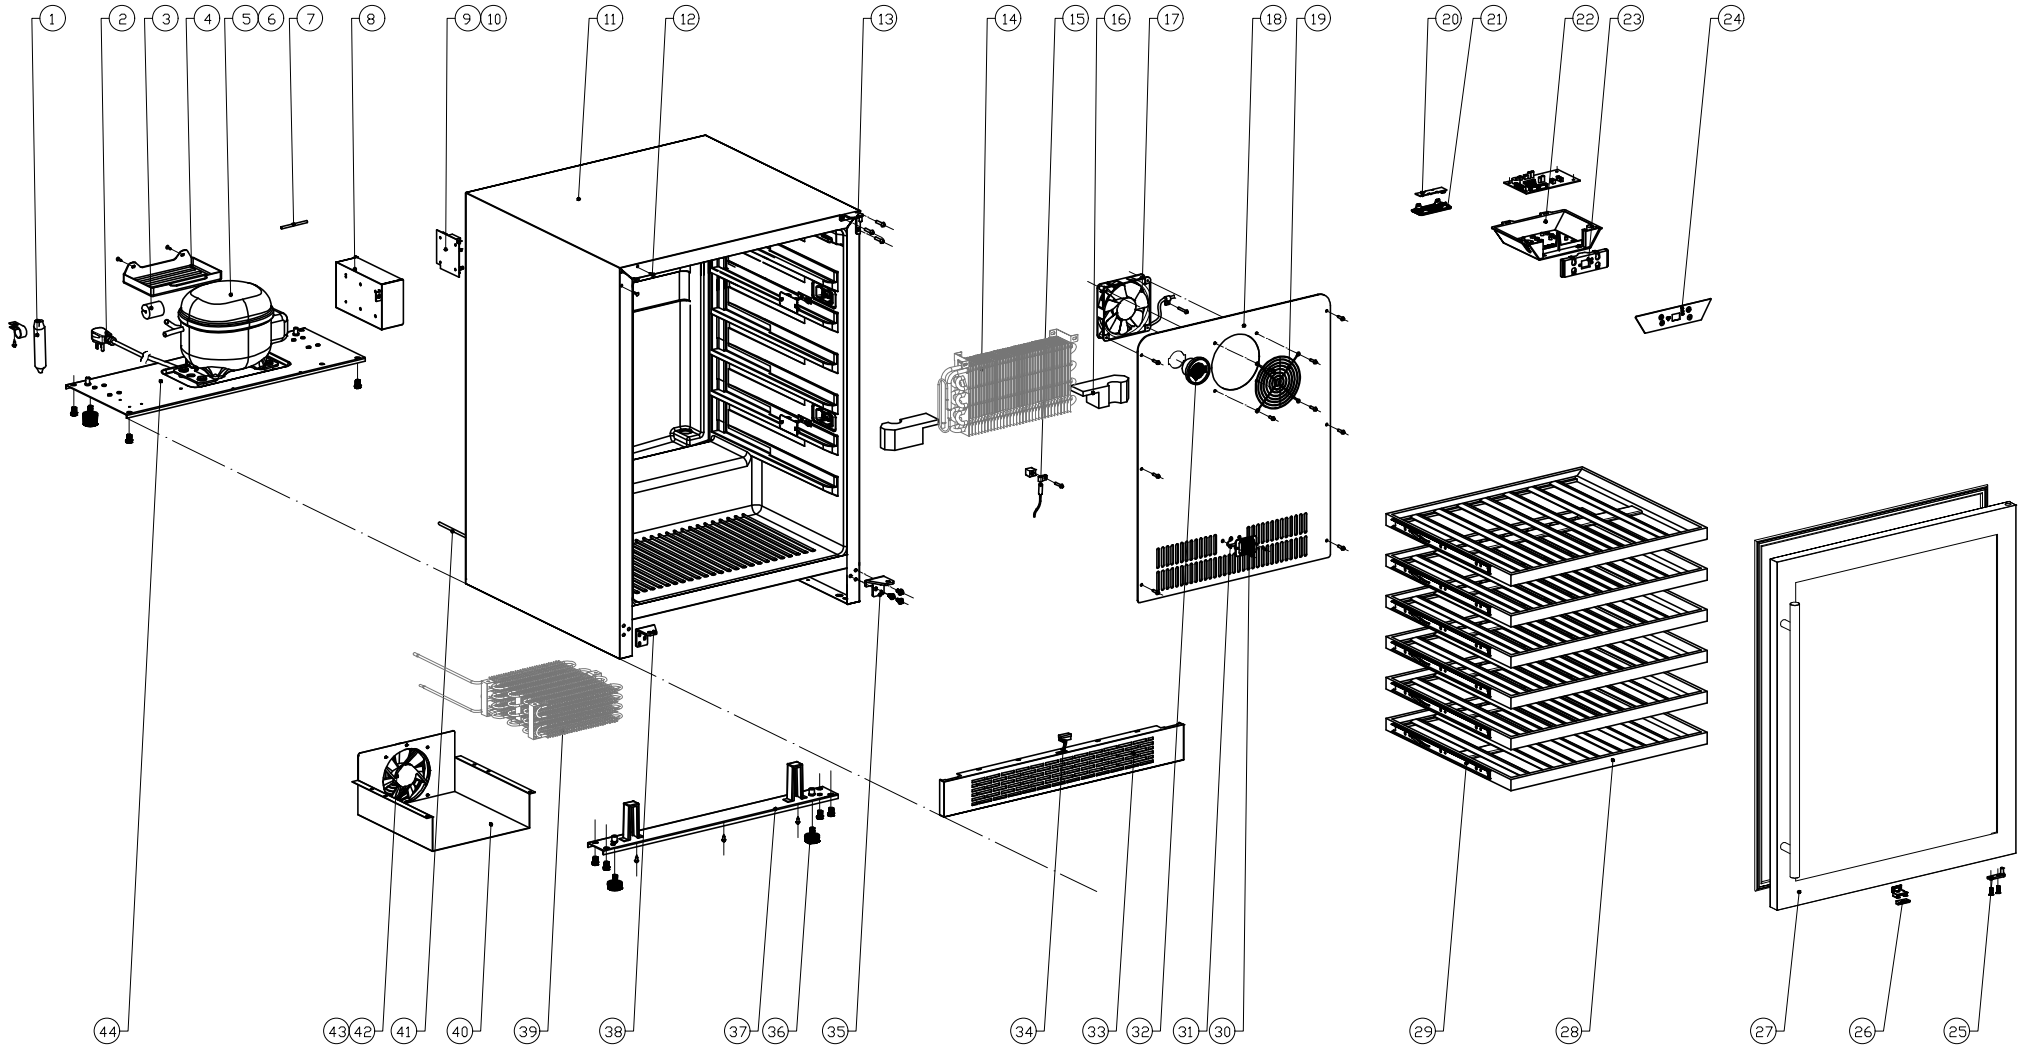

# PRW24C01AG

Presrv™ Single Zone Wine Cooler

# ZEPHYR

**PRW24C01AG**

<b>Ref #</b>	<b>Part #</b>	<b>Description</b>	<b>Qty.</b>
1	56300003	Dryer Filter	1
2	11030118	Power Cord	1
3	56220035	Anti Vibration Gasket	1
4	56130027	Drip Tray	1
5-1	12160001	Compressor	1
5-2	11050005	Compressor Relay	1
5-3	11050006	Overload Protector	1
6	11030119	Compressor Ground Wire	1
7	50330010	Compressor Seal Pipe	1
8	56200093	Main Power Control Board Box	1
9	11010093	Main Power Control Board	1
10	11010091	Display Control Board	1
12	56210074	Decorative Hole Cover	3
13	54180001	Upper Right Hinge	1
14	54240003	Evaporator	1
15	11050007	Sensor	1
16	56180006	Foam	2
17	12130027	Fan	1
18	54170006	Internal Rear Panel	1
19	54210013	Fan Cover	1
20	12010008	Tri Color LED Light	5
21	52150009	LED Light Cover	5
22	56200094	Display Control Board Box	1
23	56240025	Display Control Board Support	1
24	52100003	Display Panel Cover	1
25	54190048	Door Axis Plate	1
26-1	54220007	Magnet	1
26-2	54140221	Magnet Bracket	1