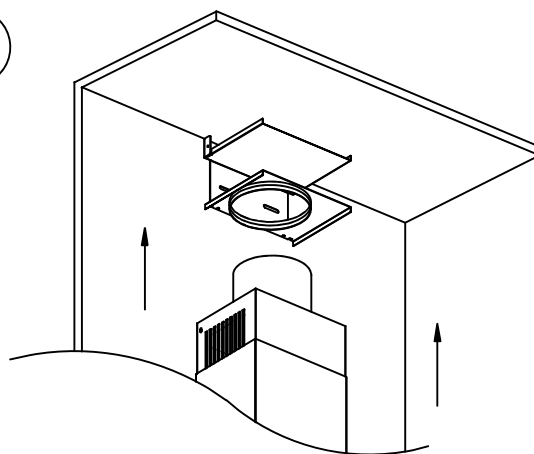

3

Follow instructions in hood manual to enable the "replace charcoal filter" indicator on the hood controls.