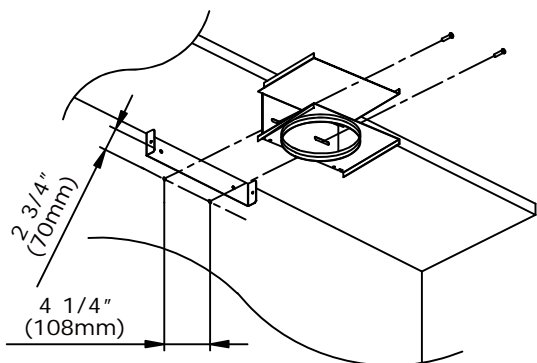

ZRC-010M

For use with : ZOM-ExxABS

Remove all black foam from filter opening before installing the charcoal filter brackets.

LIST OF MATERIALS

1

2

3

Follow instructions in hood manual to enable the "replace charcoal filter" indicator on the hood controls.