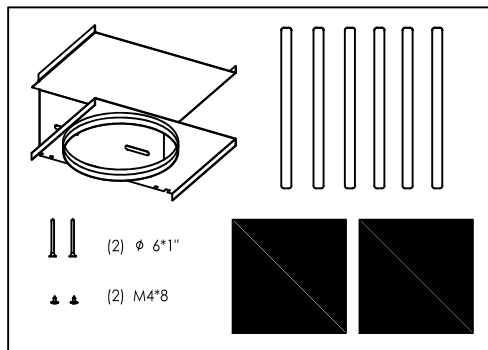

LIST OF MATERIALS