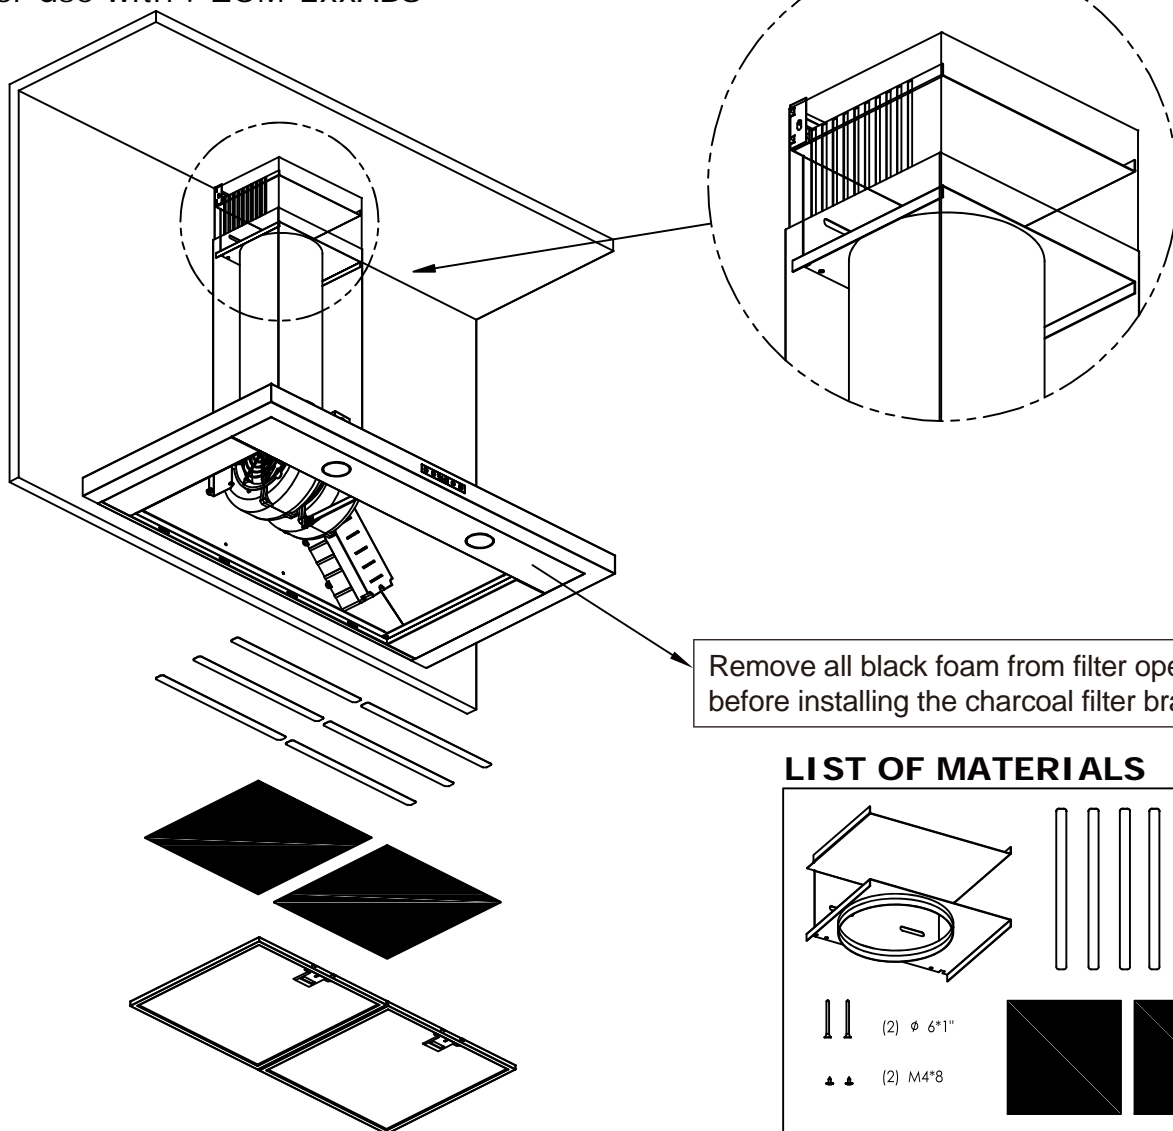

## ZRC-010M

For use with : ZOM-ExxABS

Remove all black foam from filter opening before installing the charcoal filter brackets.

### LIST OF MATERIALS

1

2

3

Follow instructions in hood manual to enable the "replace charcoal filter" indicator on the hood controls.