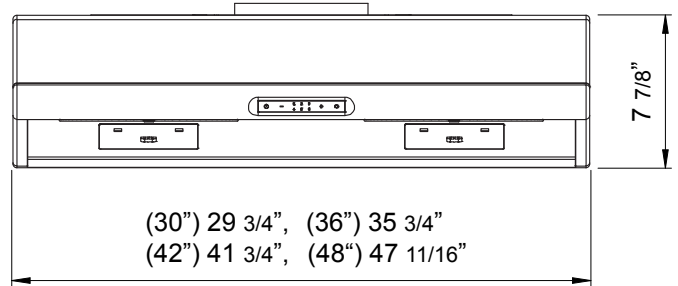

One of our founding models, now with an updated look, we crafted a smooth curvature then upped the volume with powerful, virtually noise-free 850-CFM blowers. A convenient self-cleaning system along with dimmable halogen

lights invite you and your guests to a warm respite from the everyday. Available in black, white and stainless steel. Now with Quiet Speed Setting (QSS) and ACT™ technology.

ACT™

Min. - Max. CFM	INTERNAL BLOWER STANDARD	INTERNAL BLOWER with ACT™ AIRFLOW CONTROL TECHNOLOGY™*		
	250 - 850	250 - 390	250 - 290	
Min. - Max. Sones	0.9 - 5	0.9 - 2.5	0.9 - 1.5	

*AIRFLOW CONTROL TECHNOLOGY™ (ACT™) is an exclusive feature built into specific Zephyr hoods which can limit the maximum blower CFM to meet local code requirements.

Front