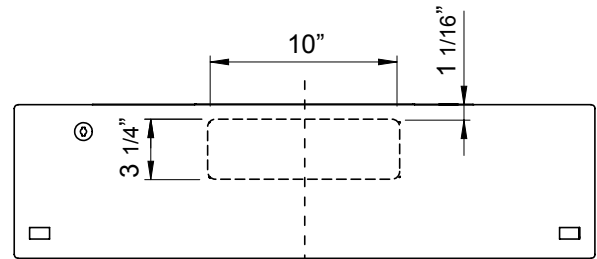

One of our founding models, now with an updated look, we crafted a smooth curvature then upped the volume with powerful, virtually noise-free 850-CFM blowers. A convenient self-cleaning system along with dimmable halogen

lights invite you and your guests to a warm respite from the everyday. Available in black, white and stainless steel. Now with Quiet Speed Setting (QSS) and ACT™ technology.

ACT™

Min. - Max. CFM	INTERNAL BLOWER STANDARD	INTERNAL BLOWER with ACT™ AIRFLOW CONTROL TECHNOLOGY™*		
	250 - 850	250 - 390	250 - 290	
Min. - Max. Sones	0.9 - 5	0.9 - 2.5	0.9 - 1.5	

*AIRFLOW CONTROL TECHNOLOGY™ (ACT™) is an exclusive feature built into specific Zephyr hoods which can limit the maximum blower CFM to meet local code requirements.

C/L

Back