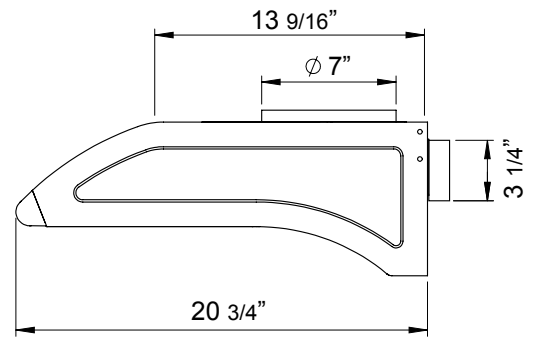

One of our founding models, now with an updated look, we crafted a smooth curvature then upped the volume with powerful, virtually noise-free 850-CFM blowers. A convenient self-cleaning system along with dimmable halogen

lights invite you and your guests to a warm respite from the everyday. Available in black, white and stainless steel. Now with Quiet Speed Setting (QSS) and ACT™ technology.

ACT™

Min. - Max. CFM	INTERNAL BLOWER STANDARD	INTERNAL BLOWER with ACT™ AIRFLOW CONTROL TECHNOLOGY™*		
	250 - 850	250 - 390	250 - 290	
Min. - Max. Sones	0.9 - 5	0.9 - 2.5	0.9 - 1.5	

*AIRFLOW CONTROL TECHNOLOGY™ (ACT™) is an exclusive feature built into specific Zephyr hoods which can limit the maximum blower CFM to meet local code requirements.

Side

Back