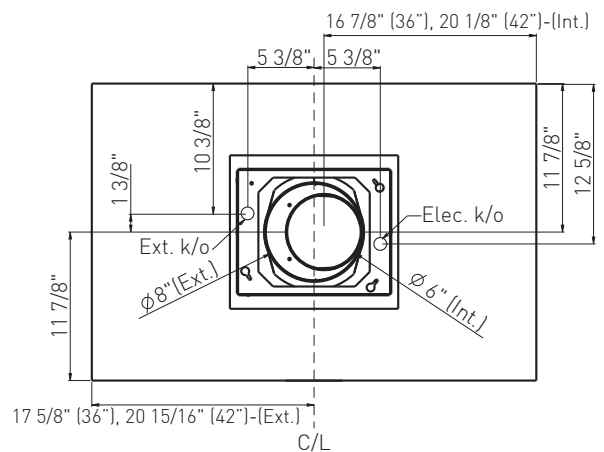

DESIGNER:
ROBERT BRUNNER

Top