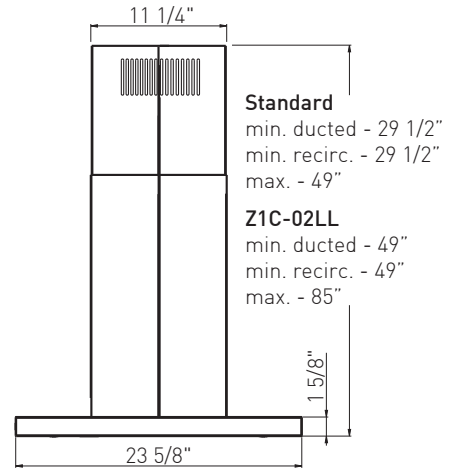

DESIGNER:
ROBERT BRUNNER

Side