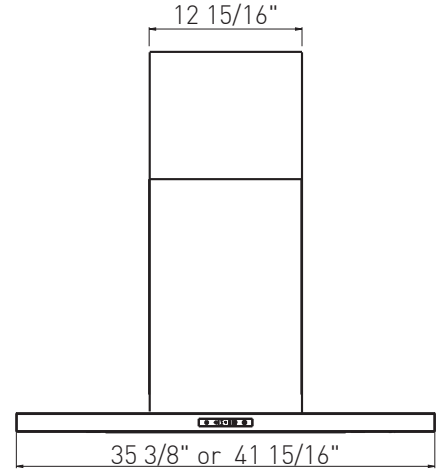

DESIGNER:
ROBERT BRUNNER

Front