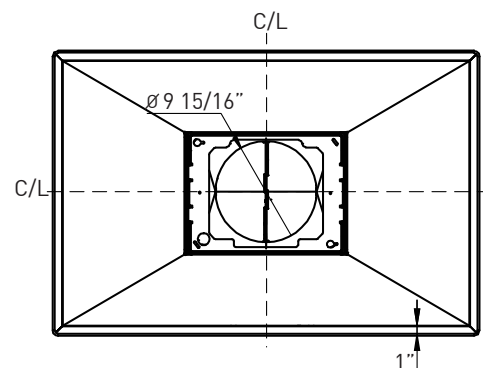

MODEL	SIZE	INTERNAL BLOWER		IN-LINE/EXTERNAL	
		Min.-Max. CFM	Min.-Max. Sones	Min.-Max. CFM	Min.-Max. Sones
ZSL-E42AS	42"	400 - 1200	3.5 - 9	NA	NA
ZSL-E48AS	48"	400 - 1200	3.5 - 9	NA	NA

SIZE	
ZSL-E42AS	42"
ZSL-E48AS	48"
PERFORMANCE	
INTERNAL, MIN.-MAX. BLOWER CFM	400 - 1200
INTERNAL, MIN.-MAX. SONES	3.5 - 9
COLOR	
STAINLESS STEEL	SS
FEATURES	
CONTROLS	ICON Touch™
SPEED LEVELS	5
5 MINUTE AUTO DELAY-OFF	Yes
LIGHTING	Halogen, 50W x 4
DUAL LEVEL LIGHTING	Yes
FILTERS	
ZSL-E42AS	Baffle x 2
ZSL-E48AS	Baffle x 3
RECIRCULATING OPTION	No
QUICK-LOCK INSTALLATION SYSTEM	Yes
EXTENSION DUCT COVER OPTION	Yes, Up to 12' Ceiling
DUCT SPECIFICATIONS	
VERTICAL - INTERNAL	10" Round
HORIZONTAL - INTERNAL	NA
AC POWER	
	120V, 60Hz at Max. 9A
OPTIONAL ACCESSORIES	
EXTENSION DUCT COVER	Z1C-01SL
UNIVERSAL MAKE-UP AIR KIT	MUA010A
MOUNTING HEIGHT*	
	26" - 34"
WARRANTY	
	3 Years Parts, 1 Year Labor

Specifications subject to change, check zephyronline.com for up-to-date information.

FRONT

SIDE

TOP

CEILING HEIGHT		8'	8.5'	9'	9.5'	10'	10.5'	11'	12'
STANDARD DUCT COVER	Ducted Mounting Height*	26"-27.5"	26"-33.5"	26"-34"	29.5"-34"	NA	NA	NA	NA
	Ducted Mounting Height*	NA	NA	NA	26"-29"	26"-34"	26"-34"	26"-34"	27"-34"
EXTENSION DUCT COVER	Ducted Mounting Height*	NA	NA	NA	26"-29"	26"-34"	26"-34"	26"-34"	27"-34"

*Mounting height refers to distance between top of a 36" tall cooking surface and bottom of hood.