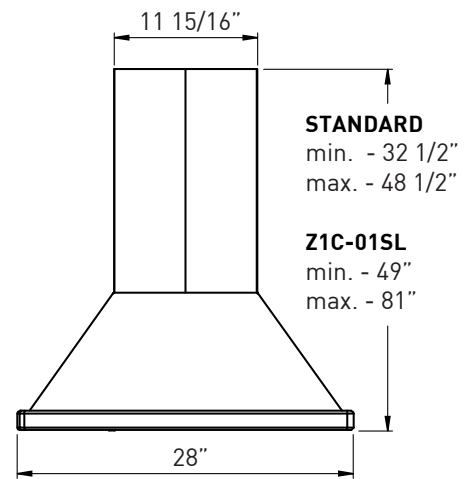

MODEL	SIZE	INTERNAL BLOWER		IN-LINE/EXTERNAL	
		Min.-Max. CFM	Min.-Max. Sones	Min.-Max. CFM	Min.-Max. Sones
ZSL-E42AS	42"	400 - 1200	3.5 - 9	NA	NA
ZSL-E48AS	48"	400 - 1200	3.5 - 9	NA	NA

SIZE	
ZSL-E42AS	42"
ZSL-E48AS	48"
PERFORMANCE	
INTERNAL, MIN.-MAX. BLOWER CFM	400 - 1200
INTERNAL, MIN.-MAX. SONES	3.5 - 9
COLOR	
STAINLESS STEEL	SS
FEATURES	
CONTROLS	ICON Touch™
SPEED LEVELS	5
5 MINUTE AUTO DELAY-OFF	Yes
LIGHTING	Halogen, 50W x 4
DUAL LEVEL LIGHTING	Yes
FILTERS	
ZSL-E42AS	Baffle x 2
ZSL-E48AS	Baffle x 3
RECIRCULATING OPTION	No
QUICK-LOCK INSTALLATION SYSTEM	Yes
EXTENSION DUCT COVER OPTION	Yes, Up to 12' Ceiling
DUCT SPECIFICATIONS	
VERTICAL - INTERNAL	10" Round
HORIZONTAL - INTERNAL	NA
AC POWER	
	120V, 60Hz at Max. 9A
OPTIONAL ACCESSORIES	
EXTENSION DUCT COVER	Z1C-01SL
UNIVERSAL MAKE-UP AIR KIT	MUA010A
MOUNTING HEIGHT*	
	26" - 34"
WARRANTY	
	3 Years Parts, 1 Year Labor

Specifications subject to change, check zephyronline.com for up-to-date information.

FRONT

SIDE

TOP

CEILING HEIGHT		8'	8.5'	9'	9.5'	10'	10.5'	11'	12'
STANDARD DUCT COVER	Ducted Mounting Height*	26"-27.5"	26"-33.5"	26"-34"	29.5"-34"	NA	NA	NA	NA
	Ducted Mounting Height*	NA	NA	NA	26"-29"	26"-34"	26"-34"	26"-34"	27"-34"
EXTENSION DUCT COVER	Ducted Mounting Height*	NA	NA	NA	26"-29"	26"-34"	26"-34"	26"-34"	27"-34"

*Mounting height refers to distance between top of a 36" tall cooking surface and bottom of hood.