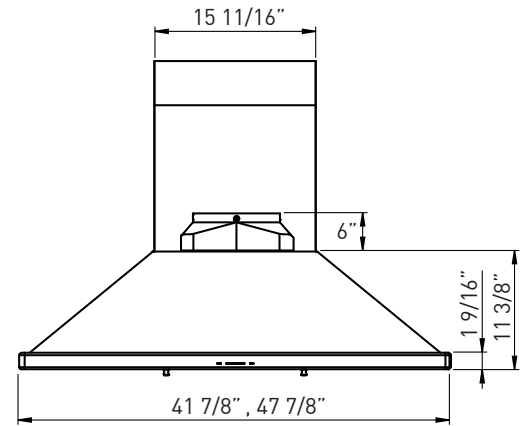

MODEL	SIZE	INTERNAL BLOWER		IN-LINE/EXTERNAL	
		Min.-Max. CFM	Min.-Max. Sones	Min.-Max. CFM	Min.-Max. Sones
ZSL-E42AS	42"	400 - 1200	3.5 - 9	NA	NA
ZSL-E48AS	48"	400 - 1200	3.5 - 9	NA	NA

SIZE	
ZSL-E42AS	42"
ZSL-E48AS	48"
PERFORMANCE	
INTERNAL, MIN.-MAX. BLOWER CFM	400 - 1200
INTERNAL, MIN.-MAX. SONES	3.5 - 9
COLOR	
STAINLESS STEEL	SS
FEATURES	
CONTROLS	ICON Touch™
SPEED LEVELS	5
5 MINUTE AUTO DELAY-OFF	Yes
LIGHTING	Halogen, 50W x 4
DUAL LEVEL LIGHTING	Yes
FILTERS	
ZSL-E42AS	Baffle x 2
ZSL-E48AS	Baffle x 3
RECIRCULATING OPTION	No
QUICK-LOCK INSTALLATION SYSTEM	Yes
EXTENSION DUCT COVER OPTION	Yes, Up to 12' Ceiling
DUCT SPECIFICATIONS	
VERTICAL - INTERNAL	10" Round
HORIZONTAL - INTERNAL	NA
AC POWER	
	120V, 60Hz at Max. 9A
OPTIONAL ACCESSORIES	
EXTENSION DUCT COVER	Z1C-01SL
UNIVERSAL MAKE-UP AIR KIT	MUA010A
MOUNTING HEIGHT*	
	26" - 34"
WARRANTY	
	3 Years Parts, 1 Year Labor

Specifications subject to change, check zephyronline.com for up-to-date information.

FRONT

SIDE

TOP

CEILING HEIGHT		8'	8.5'	9'	9.5'	10'	10.5'	11'	12'
STANDARD DUCT COVER	Ducted Mounting Height*	26"-27.5"	26"-33.5"	26"-34"	29.5"-34"	NA	NA	NA	NA
	Ducted Mounting Height*	NA	NA	NA	26"-29"	26"-34"	26"-34"	26"-34"	27"-34"
EXTENSION DUCT COVER	Ducted Mounting Height*	NA	NA	NA	26"-29"	26"-34"	26"-34"	26"-34"	27"-34"

*Mounting height refers to distance between top of a 36" tall cooking surface and bottom of hood.