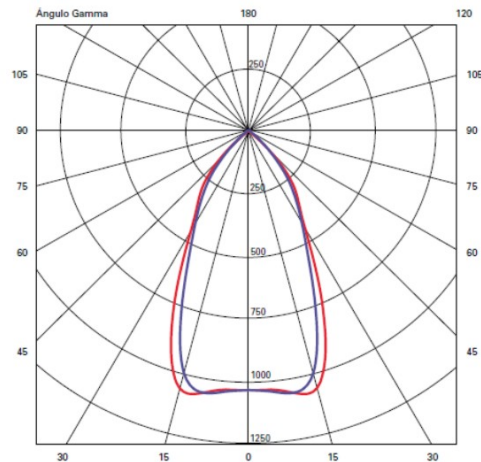

Certified by North American Standards

Exact Measurements: Metric

New:	Yes
Light Color:	Warm White
Color Temperature:	3000K
Nominal Lumen:	1,010lm
Fixture Finish:	White
Lamp Type:	LED
Lamp Base:	LED
Constant Current:	700mA
Number of LEDs:	1
Max Wattage Per Lamp:	10W
Width:	12cm / 4 3/4"
Length:	12cm / 4 3/4"
Height:	2.1cm / 0 13/16"
Power Supply:	External LED driver (Included), 120Vac / 277Vac