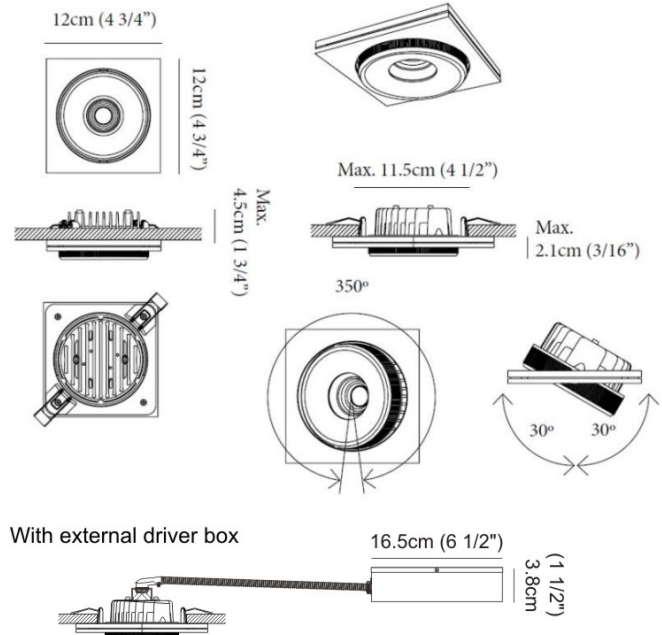

Date: _____ Project: _____

Fixture Type: _____ Specifier/Rep: _____