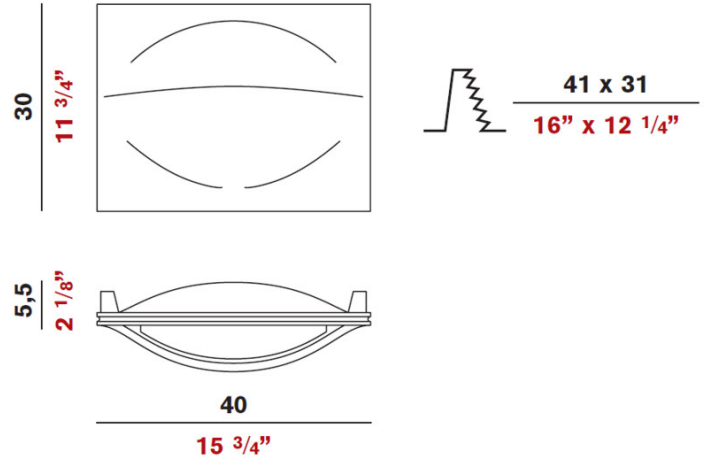

Date: _____ Project: _____
Fixture Type: _____ Specifier/Rep: _____

Certified by North American Standards

Exact Measurements: Metric

Light Color:	Warm White
Color Temperature:	3000K
Nominal Lumen:	1200lm
Fixture Finish:	White
Fixture Material:	Plaster
Diffuser:	Opal Glass
Lamp Type:	LED
Lamp Voltage:	120Vac
Number of LEDs:	1.0
Max Wattage Per Lamp:	11W
IP Rating:	IP20
Width:	40cm / 15 3/4"
Length:	30cm / 11 3/4"
Height:	5cm / 2"
Power Supply:	External LED driver (Included)

Additional Details

Coordinating Series

- Invisibili Asymmetric
- Invisibili Round
- Invisibili Square
- Invisibili Multiple Lamps
- Invisibili Linear