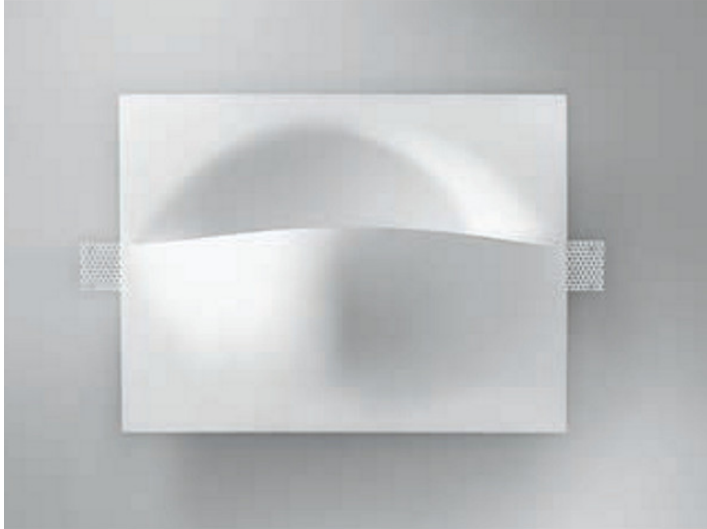

Date: _____ Project: _____
Fixture Type: _____ Specifier/Rep: _____

Certified by North American Standards

Exact Measurements: Metric

Light Color:	Warm White
Color Temperature:	3000K
Nominal Lumen:	1200lm
Fixture Finish:	White
Fixture Material:	Plaster
Diffuser:	Opal Glass
Lamp Type:	LED
Lamp Voltage:	120Vac
Number of LEDs:	1.0
Max Wattage Per Lamp:	11W
IP Rating:	IP20
Width:	40cm / 15 3/4"
Length:	30cm / 11 3/4"
Height:	5cm / 2"
Power Supply:	External LED driver (Included)

Additional Details

Coordinating Series

- Invisibili Asymmetric
- Invisibili Round
- Invisibili Square
- Invisibili Multiple Lamps
- Invisibili Linear