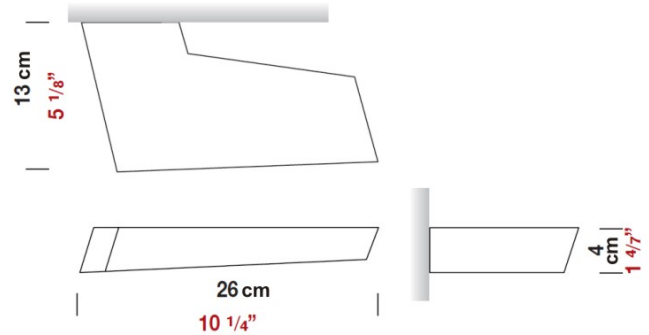

Date: \_\_\_\_\_ Project: \_\_\_\_\_

Fixture Type: \_\_\_\_\_ Specifier/Rep: \_\_\_\_\_

-  Black
-  Metalized Brown

Certified by  North American Standards

Exact Measurements: Metric

<b>Light Color:</b>	Warm White
<b>Color Temperature:</b>	3000K
<b>Nominal Lumen:</b>	1330lm
<b>Fixture Finish:</b>	White
<b>Lamp Type:</b>	LED
<b>Lamp Base:</b>	LED
<b>Lamp Voltage:</b>	120Vac
<b>Max Wattage Per Lamp:</b>	13W
<b>IP Rating:</b>	IP20
<b>Length:</b>	26cm / 10 1/4"
<b>Height:</b>	4cm / 1 4/7"
<b>Extension:</b>	13cm / 5 1/8"

**Additional Details**

**Available Sizes and / or Lamping**

Candy - Wall [D8-3306] -- 26cm / 10 1/4" - 200W T3Q Halogen - White

**Alternative Finish Models**

Wing - Wall [D8-3033] -- 29cm / 11 1/2" - 1x200W - T3Q (119mm) Halogen - Chrome

Candy - Wall [D8-3304] -- 26cm / 10 1/4" - 13W LED - 3000K - Black

Candy - Wall [D8-3305] -- 26cm / 10 1/4" - 13W LED - 3000K - Metalized Brown