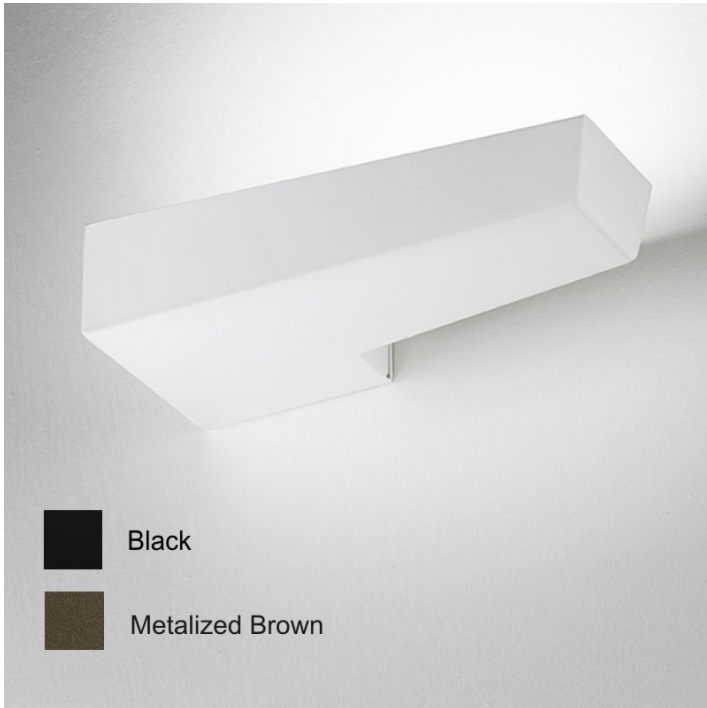

Date: \_\_\_\_\_ Project: \_\_\_\_\_

Fixture Type: \_\_\_\_\_ Specifier/Rep: \_\_\_\_\_

-  Black
-  Metalized Brown

Certified by  North American Standards

Exact Measurements: Metric

<b>Light Color:</b>	Warm White
<b>Color Temperature:</b>	3000K
<b>Nominal Lumen:</b>	1330lm
<b>Fixture Finish:</b>	White
<b>Lamp Type:</b>	LED
<b>Lamp Base:</b>	LED
<b>Lamp Voltage:</b>	120Vac
<b>Max Wattage Per Lamp:</b>	13W
<b>IP Rating:</b>	IP20
<b>Length:</b>	26cm / 10 1/4"
<b>Height:</b>	4cm / 1 4/7"
<b>Extension:</b>	13cm / 5 1/8"

**Additional Details**

**Available Sizes and / or Lamping**

Candy - Wall [D8-3306] -- 26cm / 10 1/4" - 200W T3Q Halogen - White

**Alternative Finish Models**

Wing - Wall [D8-3033] -- 29cm / 11 1/2" - 1x200W - T3Q (119mm) Halogen - Chrome

Candy - Wall [D8-3304] -- 26cm / 10 1/4" - 13W LED - 3000K - Black

Candy - Wall [D8-3305] -- 26cm / 10 1/4" - 13W LED - 3000K - Metalized Brown