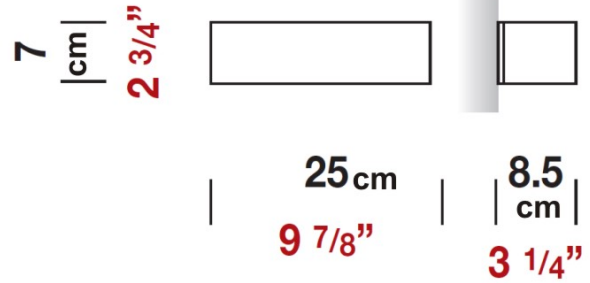

Date: \_\_\_\_\_ Project: \_\_\_\_\_

Fixture Type: \_\_\_\_\_ Specifier/Rep: \_\_\_\_\_

 Certified by  North American Standards

Exact Measurements: Metric

<b>Light Color:</b>	Warm White
<b>Color Temperature:</b>	3000K
<b>Nominal Lumen:</b>	2 x 600lm
<b>Fixture Finish:</b>	Metallized Brown
<b>Diffuser:</b>	Frost White Glass
<b>Lamp Type:</b>	LED
<b>Lamp Base:</b>	LED
<b>Lamp Voltage:</b>	120Vac
<b>Max Wattage Per Lamp:</b>	11W
<b>IP Rating:</b>	IP40
<b>Length:</b>	25cm / 9 13/16"
<b>Height:</b>	7cm / 2 3/4"
<b>Extension:</b>	8.5cm / 3 3/8"

**Additional Details**
**Available Sizes and / or Lamping**

- Toy - Wall [D8-3236] -- 7.5cm / 3" - 1x35W - T4 Halogen - Metallized Brown
- Toy - Wall [D8-3238] -- 25cm / 9 13/16" - 1x26W - T4 Fluorescent - Metallized Brown
- Toy - Wall [D8-3240] -- 61cm / 24" - 1x55W - T4 Fluorescent - Metallized Brown
- Toy - Wall [D8-3290] -- 61cm / 24" - 24W - LED - 3000K - Metallized Brown
- Toy - Wall [D8-3292] -- 119cm / 46 7/8" - 2x54W - T5 Fluorescent - Metallized Brown

**Alternative Finish Models**

- Toy - Wall [D8-3281] -- 25cm / 9 7/9" x 7cm / 2 3/4" - 11W - LED - 3000K - White
- Toy - Wall [D8-3282] -- 25cm / 9 7/9" x 7cm / 2 3/4" - 11W - LED - 3000K - Polished Stainless Steel

**Toy - Wall**  
Model No: **D8-3285**

**Date:** \_\_\_\_\_ **Project:** \_\_\_\_\_

**Fixture Type:** \_\_\_\_\_ **Specifier/Rep:** \_\_\_\_\_

---

Toy - Wall [D8-3283] -- 25cm / 9 7/9" x 7cm / 2 3/4" - 11W - LED - 3000K - Matte Stainless Steel