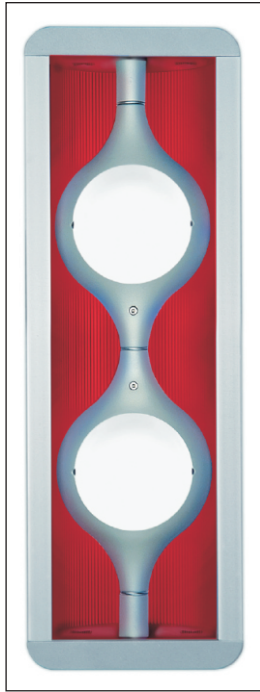

SPACE RECESSED

Dimensions

Project Name: _____

Fixture Type: _____

Product Code: D9-6001

Style: RECESSED (NON INSULATED CEILING ONLY)

Diffusers: White, Red or Blue Glass (to be ordered separately)

Finish: Metallic Gray

Lamp: 2 x 60W G9

Voltage: 120V

Dimensions: L. 17 1/2" x W. 6" x D. 3 1/2"

Approval: Approved by  for North American Standards.

Accessories: A combination of two of the following is required to complete each head.

D9-9000
White

D9-9001
Red

D9-9002
Blue

Photometrics: