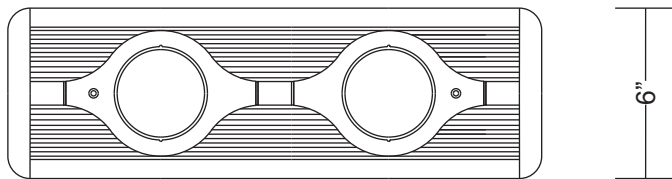

SPACE RECESSED

Dimensions

Project Name: _____

Fixture Type: _____

Product Code: D9-6001

Style: RECESSED (NON INSULATED CEILING ONLY)

Diffusers: White, Red or Blue Glass (to be ordered separately)

Finish: Metallic Gray

Lamp: 2 x 60W G9

Voltage: 120V

Dimensions: L. 17 1/2" x W. 6" x D. 3 1/2"

Approval: Approved by  for North American Standards.

Accessories: A combination of two of the following is required to complete each head.