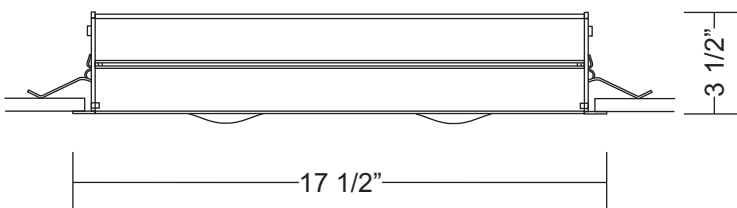

SPACE RECESSED

Dimensions

Project Name: _____

Fixture Type: _____

Product Code: D9-6001

Style: RECESSED (NON INSULATED CEILING ONLY)

Diffusers: White, Red or Blue Glass (to be ordered separately)

Finish: Metallic Gray

Lamp: 2 x 60W G9

Voltage: 120V

Dimensions: L. 17 1/2" x W. 6" x D. 3 1/2"

Approval: Approved by  for North American Standards.

Accessories: A combination of two of the following is required to complete each head.