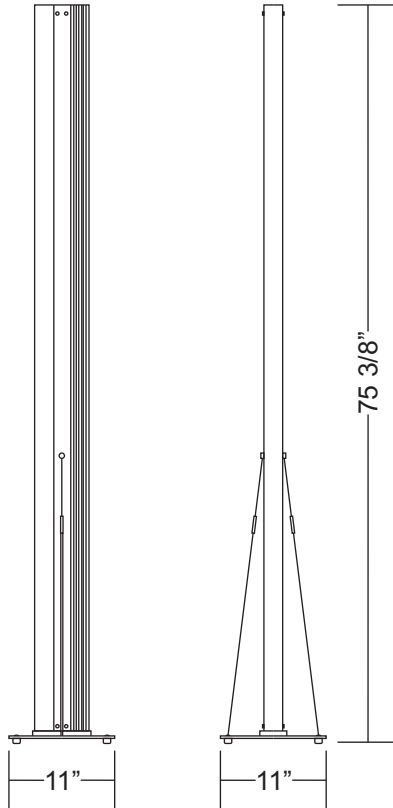

**LOFT F FLOOR**

Project Name: \_\_\_\_\_

Fixture Type: \_\_\_\_\_

Product Code: D9-4005

Style: FLOOR

Diffusers: N/A

Finish: Brushed Aluminum

Lamp: 1 x 80W T5HO

Ballast: Integral (electronic)

Voltage: 120V

Dimensions: Ht. 75 3/8" x L. 11" x W. 11"

Approval: Approved by  for North American Standards.

Dimensions

Notes: \_\_\_\_\_

\_\_\_\_\_

\_\_\_\_\_