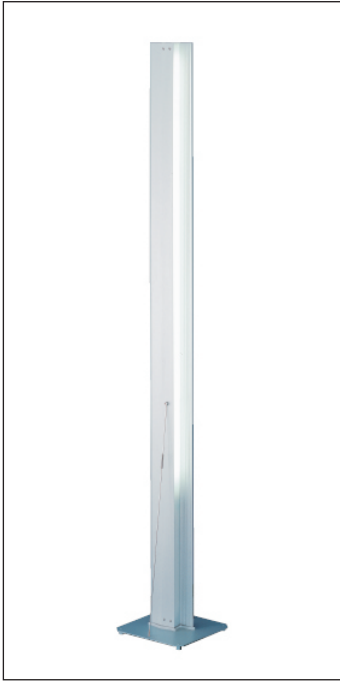

**LOFT F FLOOR**

Project Name: \_\_\_\_\_

Fixture Type: \_\_\_\_\_

Product Code: D9-4005

Style: FLOOR

Diffusers: N/A

Finish: Brushed Aluminum

Lamp: 1 x 80W T5HO

Ballast: Integral (electronic)

Voltage: 120V

Dimensions: Ht. 75 3/8" x L. 11" x W. 11"

Approval: Approved by  for North American Standards.

Dimensions

Notes: \_\_\_\_\_

\_\_\_\_\_

\_\_\_\_\_