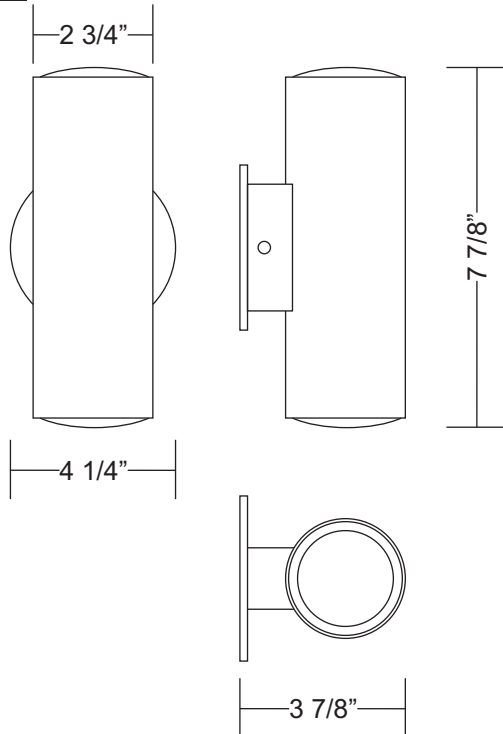

## KRONN WALL

Project Name: \_\_\_\_\_

Fixture Type: \_\_\_\_\_

Product Code: D9-3098

Style: WALL

Diffusers: N/A

Finish: Chrome

Lamp: 2 x 75W MR20 GU10

Voltage: 120V

Dimensions: W. 2 3/4" x Ht. 7 7/8" x Ext. 3 7/8"  
(Overall width 4 1/4")

Approval: Approved by  for North American Standards.

### Dimensions

**ADA COMPLIANT**

Notes: \_\_\_\_\_

---

---

---

---

---