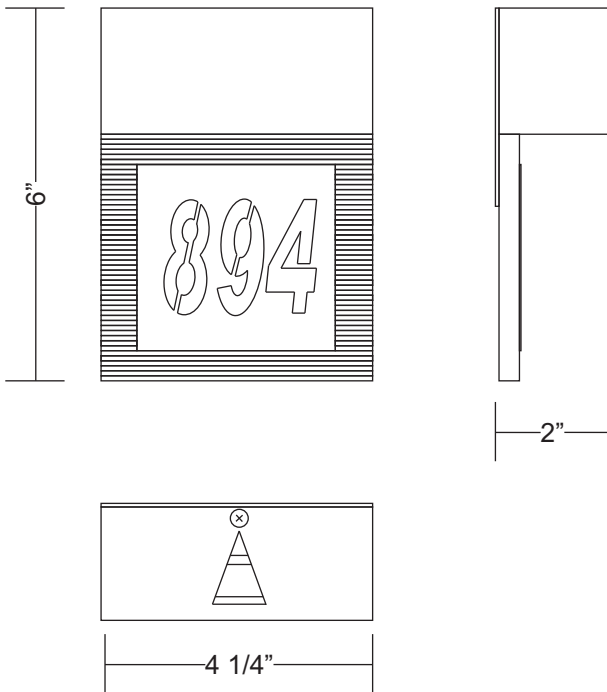

**MINI WALL**

CHARACTER LIST MUST BE PROVIDED AT TIME OF ORDER. MAXIMUM 4 CHARACTERS.

**Dimensions**

**ADA COMPLIANT**

Project Name: \_\_\_\_\_

Fixture Type: \_\_\_\_\_

Product Code: D9-3053

Style: WALL

Diffusers: N/A

Finish: Metallic Gray

Lamp: 1 x 60W G9

Voltage: 120V

Dimensions: W. 4 1/4" x Ht. 6" x Ext. 2"

Approval: Approved by  for North American Standards.

Notes: \_\_\_\_\_

**Photometrics:**