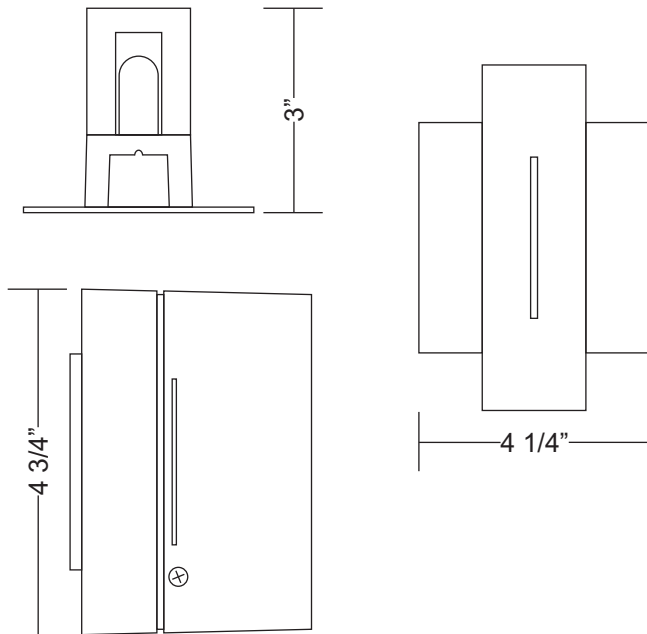

BLOC WALL

Dimensions

ADA COMPLIANT

Project Name: _____

Fixture Type: _____

Product Code: D9-3045

Style: WALL

Diffusers: Satin

Finish: Metallic Gray

Lamp: 1 x 60W G9

Voltage: 120V

Dimensions: W. 4 1/4" x Ht. 4 3/4" x Ext. 3"

Approval: Approved by  for North American Standards.

Notes: _____

Photometrics: