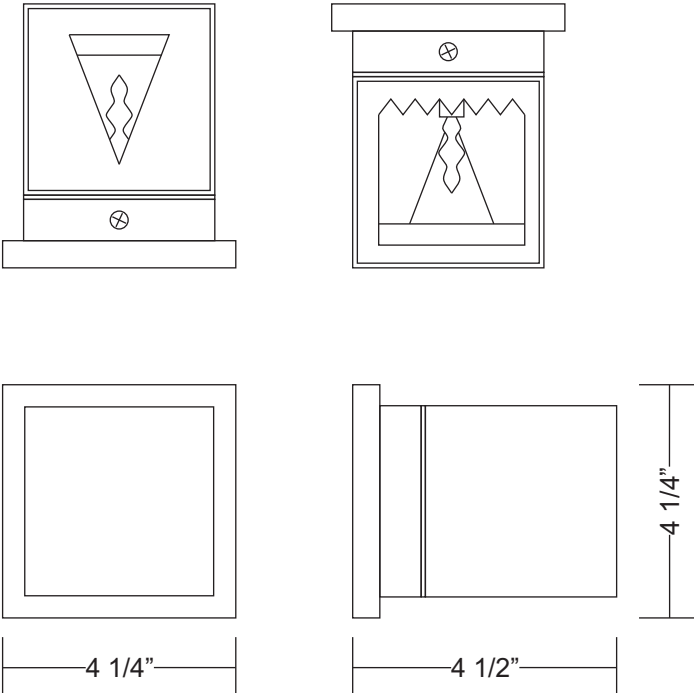

DAU WALL

Project Name: _____

Fixture Type: _____

Product Code: D9-3041

Style: WALL

Diffusers: N/A

Finish: Brushed Aluminum

Lamp: 1 x 75W G9

Voltage: 120V

Dimensions: W. 4 1/4" x Ht. 4 1/4" x Ext. 4 1/2"

 Approval: Approved by  for North American Standards.

Dimensions
TOP/BOTTOM VIEW

Notes: _____

Photometrics:
