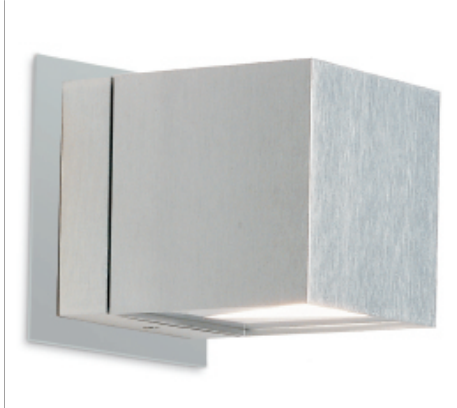

DAU WALL

Project Name: _____

Fixture Type: _____

Product Code: D9-3041

Style: WALL

Diffusers: N/A

Finish: Brushed Aluminum

Lamp: 1 x 75W G9

Voltage: 120V

Dimensions: W. 4 1/4" x Ht. 4 1/4" x Ext. 4 1/2"

 Approval: Approved by  for North American Standards.

Dimensions
TOP/BOTTOM VIEW

Notes: _____

Photometrics:
