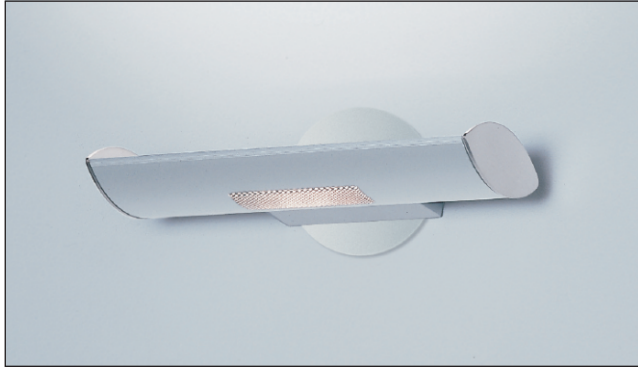

**RA WALL**

Project Name: \_\_\_\_\_

Fixture Type: \_\_\_\_\_

Product Code: D9-3003

Style: WALL

Diffusers: Perforated Metal (Bottom)

Finish: Brushed Nickel

Lamp: 1 x 150W T3Q/3 (79mm) halogen

Voltage: 120V

Dimensions: W. 8" x Ht. 4 3/4" x Ext. 4"

Approval: Approved by  for North American Standards.

Dimensions

**ADA COMPLIANT**

Notes: \_\_\_\_\_

Photometrics: