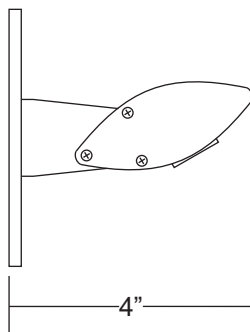

**RA WALL**

Project Name: \_\_\_\_\_

Fixture Type: \_\_\_\_\_

Product Code: D9-3003

Style: WALL

Diffusers: Perforated Metal (Bottom)

Finish: Brushed Nickel

Lamp: 1 x 150W T3Q/3 (79mm) halogen

Voltage: 120V

Dimensions: W. 8" x Ht. 4 3/4" x Ext. 4"

Approval: Approved by  for North American Standards.

Dimensions

**ADA COMPLIANT**

Notes: \_\_\_\_\_

Photometrics: