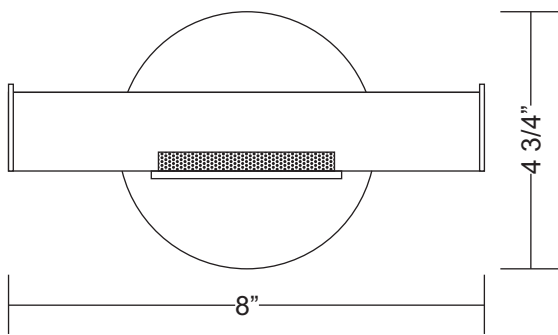

**RA WALL**

Project Name: \_\_\_\_\_

Fixture Type: \_\_\_\_\_

Product Code: D9-3003

Style: WALL

Diffusers: Perforated Metal (Bottom)

Finish: Brushed Nickel

Lamp: 1 x 150W T3Q/3 (79mm) halogen

Voltage: 120V

Dimensions: W. 8" x Ht. 4 3/4" x Ext. 4"

Approval: Approved by  for North American Standards.

Dimensions

**ADA COMPLIANT**

Notes: \_\_\_\_\_

Photometrics: