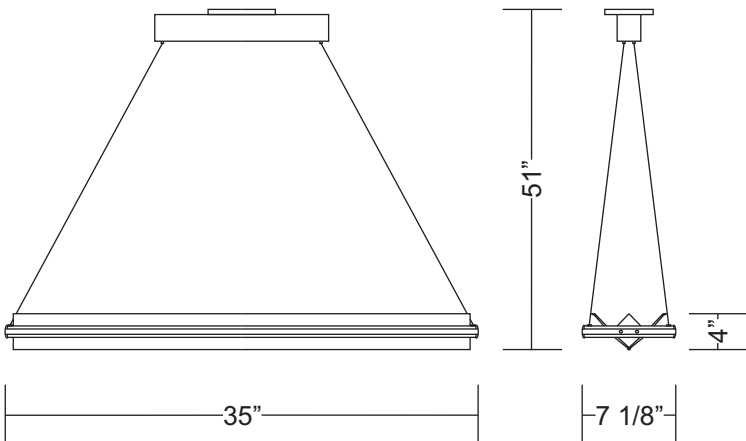

LOFT F PENDANT

Dimensions

Project Name: _____

Fixture Type: _____

Product Code: D9-1110

Style: PENDANT

Diffusers: White Acrylic

Finish: Brushed Aluminum

Lamp: 1 x 39W T5HO

Ballast: Integral (electronic)

Voltage: 120V

Dimensions: L. 35" x W. 7 1/8" x Ht. 4"
(Overall Height 51")

Approval: Approved by  for North American Standards.

Notes: _____

Photometrics: