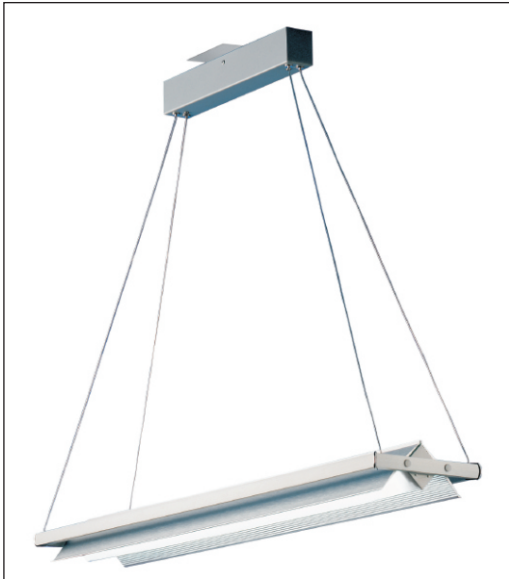

LOFT F PENDANT

Dimensions

Project Name: _____

Fixture Type: _____

Product Code: D9-1110

Style: PENDANT

Diffusers: White Acrylic

Finish: Brushed Aluminum

Lamp: 1 x 39W T5HO

Ballast: Integral (electronic)

Voltage: 120V

Dimensions: L. 35" x W. 7 1/8" x Ht. 4"
(Overall Height 51")

Approval: Approved by  for North American Standards.

Notes: _____

Photometrics: