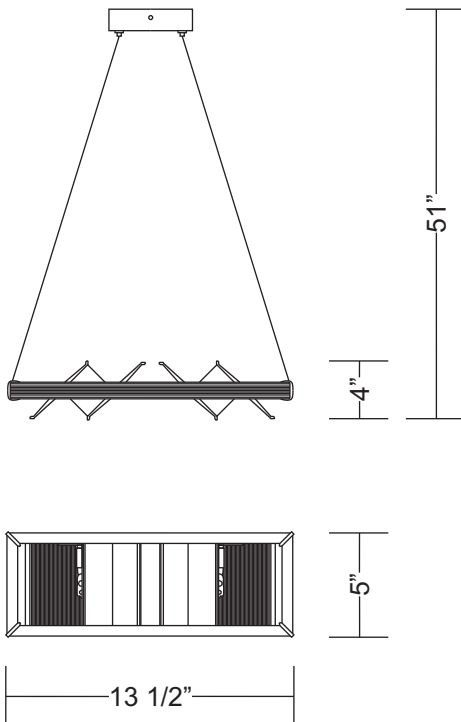

LOFT PENDANT

Dimensions

Project Name: _____

Fixture Type: _____

Product Code: D9-1006

Style: PENDANT

Diffusers: N/A

Finish: Brushed Aluminum

Lamp: 2 x 75W G9

Voltage: 120V

Dimensions: L. 13 1/2" x W. 5" x Ht. 4"
(Overall Height 51")

Approval: Approved by  for North American Standards.

Notes: _____

Photometrics: