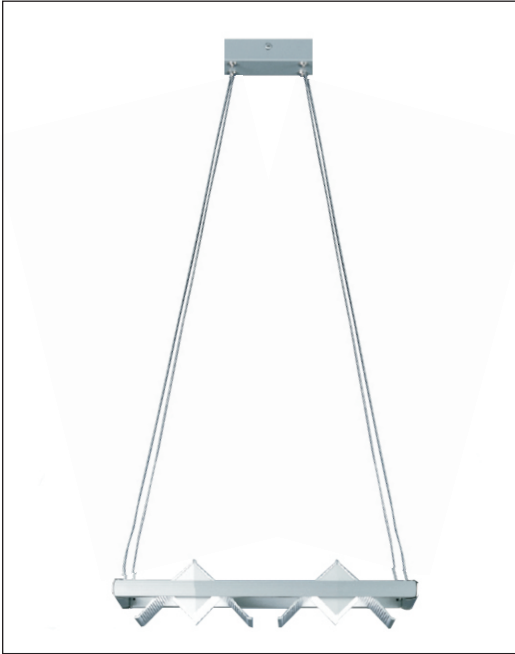

LOFT PENDANT

Dimensions

Project Name: _____

Fixture Type: _____

Product Code: D9-1006

Style: PENDANT

Diffusers: N/A

Finish: Brushed Aluminum

Lamp: 2 x 75W G9

Voltage: 120V

Dimensions: L. 13 1/2" x W. 5" x Ht. 4"
(Overall Height 51")

Approval: Approved by  for North American Standards.

Notes: _____

Photometrics: