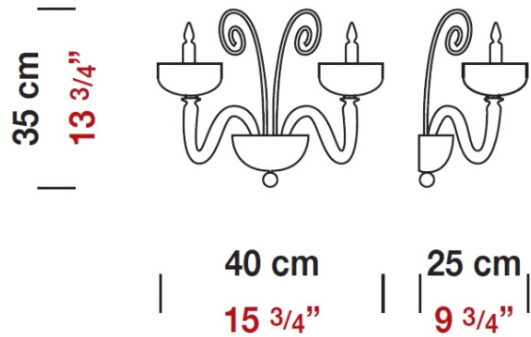

Date: _____

Project: _____

Fixture Type: _____

Specifier/Rep: _____

Certified by for North American Standard

APPLICATION:

Wall - Surface

CONSTRUCTION:

Fixture Material:

Not available

Fixture Finish:

Chrome

Available Finish/Size/Lamping Options

Options Available

Component Requirement:

Complete Unit, no component required

ELECTRICAL:

Lamp Category: Halogen

Power Supply:

Not available

Voltage: 120

(277v or 347v available upon request)

Emergency:

Not available

IP RATING:

IP20

OPTICS:

Diffusor Material:

Blown Glass

Diffusor Finish:

White

Reflector: Not available

Efficiency:

Not available

NOTES: