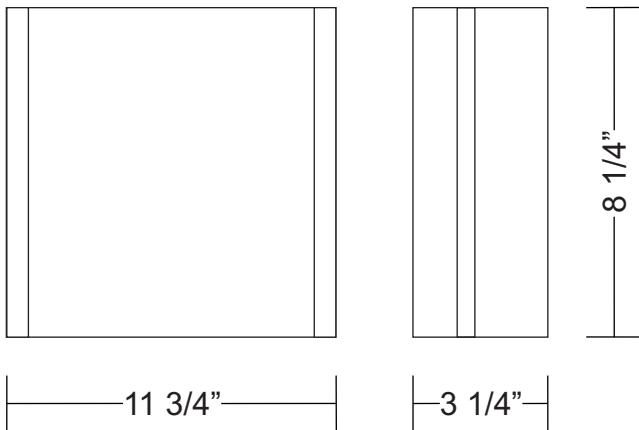

TECLA WALL

Project Name: _____

Fixture Type: _____

Product Code: D8-3058

Style: WALL

Glass: Opaline

Finish: Polished Brass

*Lamp: 1 x 150W T3Q (119mm)

**Voltage: 120V

Dimensions: L. 11 3/4" x W. 8 1/4" x Ext. 4"

Approval: Approved by  for North American Standards.

Notes: _____

Dimensions

*Fluorescent Options

- 2 x 13W GX23-2 Base (magnetic)
- 2 x 13W G24q-1 Base (electronic)
- 2 x 18W G24q-2 Base (electronic)
- 2 x 26W G24q-3 Base (electronic)