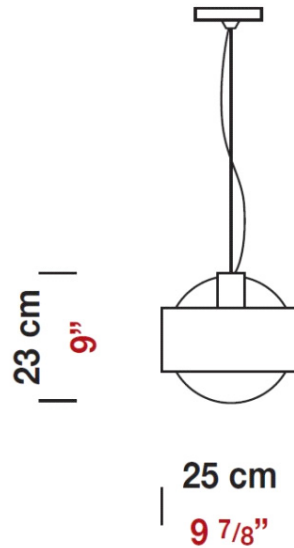

Date: \_\_\_\_\_

Project: \_\_\_\_\_

Fixture Type: \_\_\_\_\_

Specifier/Rep: \_\_\_\_\_

D8-1085

Certified by  for North American Standard

**APPLICATION:**

Ceiling - Suspended

**CONSTRUCTION:**

**Fixture Material:**  
Not available

**Fixture Finish:**  
Chrome

**Available Finish/Size/Lamping Options**

Options Available

**Component Requirement:**

Complete Unit, no component required

Not available

**NOTES:**

Date: \_\_\_\_\_

Project: \_\_\_\_\_

Fixture Type: \_\_\_\_\_

Specifier/Rep: \_\_\_\_\_

Available Sizing/Lamp/Finish Options

Model No	Fixture - Diffuser	Details
D8-1085	Chrome - White	Ø: 9 7/8" / 25.1 cm H: 9" / 22.9 cm, One G25, Max. 100W with E26 medium base, Voltage: 120
D8-1086	Chrome - Black	Ø: 9 7/8" / 25.1 cm H: 9" / 22.9 cm, One G25, Max. 100W with E26 medium base, Voltage: 120
D8-1087	Chrome - Red	Ø: 9 7/8" / 25.1 cm H: 9" / 22.9 cm, One G25, Max. 100W with E26 medium base, Voltage: 120
D8-1088	Chrome - Orange	Ø: 9 7/8" / 25.1 cm H: 9" / 22.9 cm, One G25, Max. 100W with E26 medium base, Voltage: 120